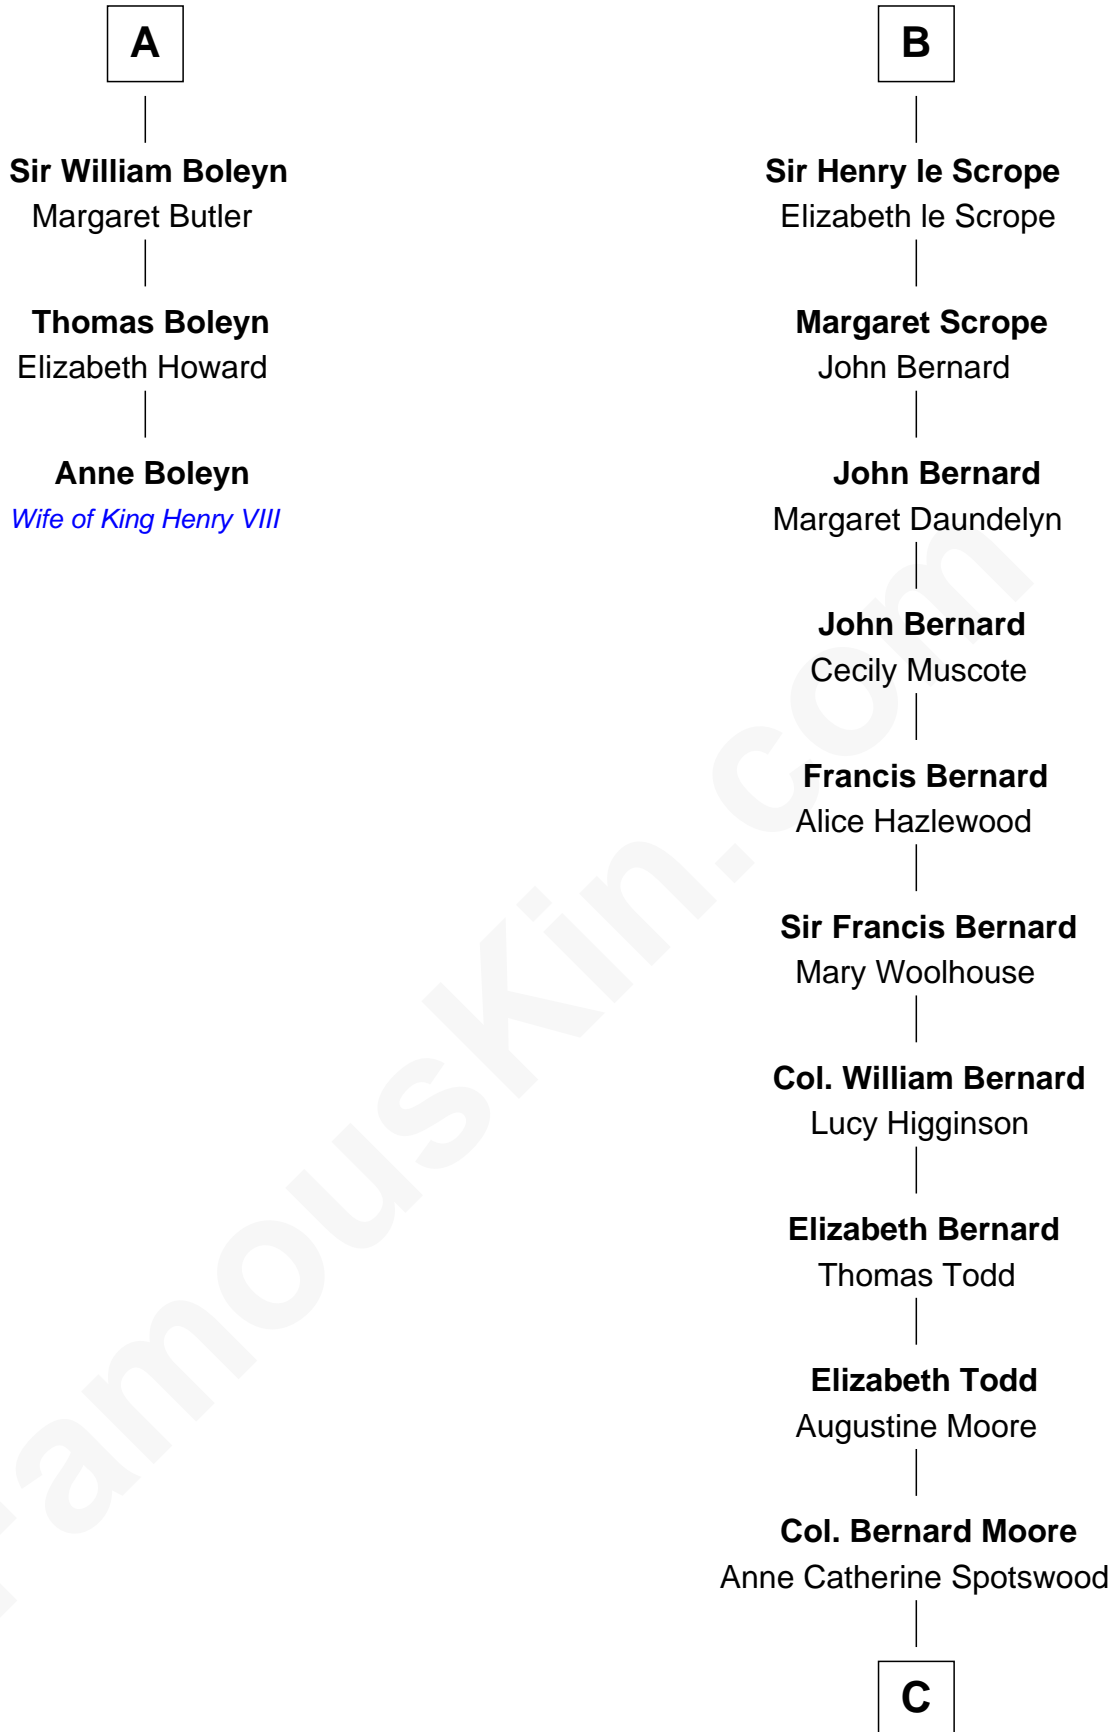

# FamousKin.com Relationship Chart of

**Anne Boleyn**

*2nd Wife of King Henry VIII*

9th cousin 11 times removed of

**Helen Keller**

*Author and Activist*

**Sir Roger de Somery**

Nichole d'Aubenev

**C**

**Col. Alexander Spotswood Moore**

Elizabeth Aylett

**Mary Fairfax Moore**

David Keller

**Arthur Henley Keller**

Kate Adams

**Helen Keller**