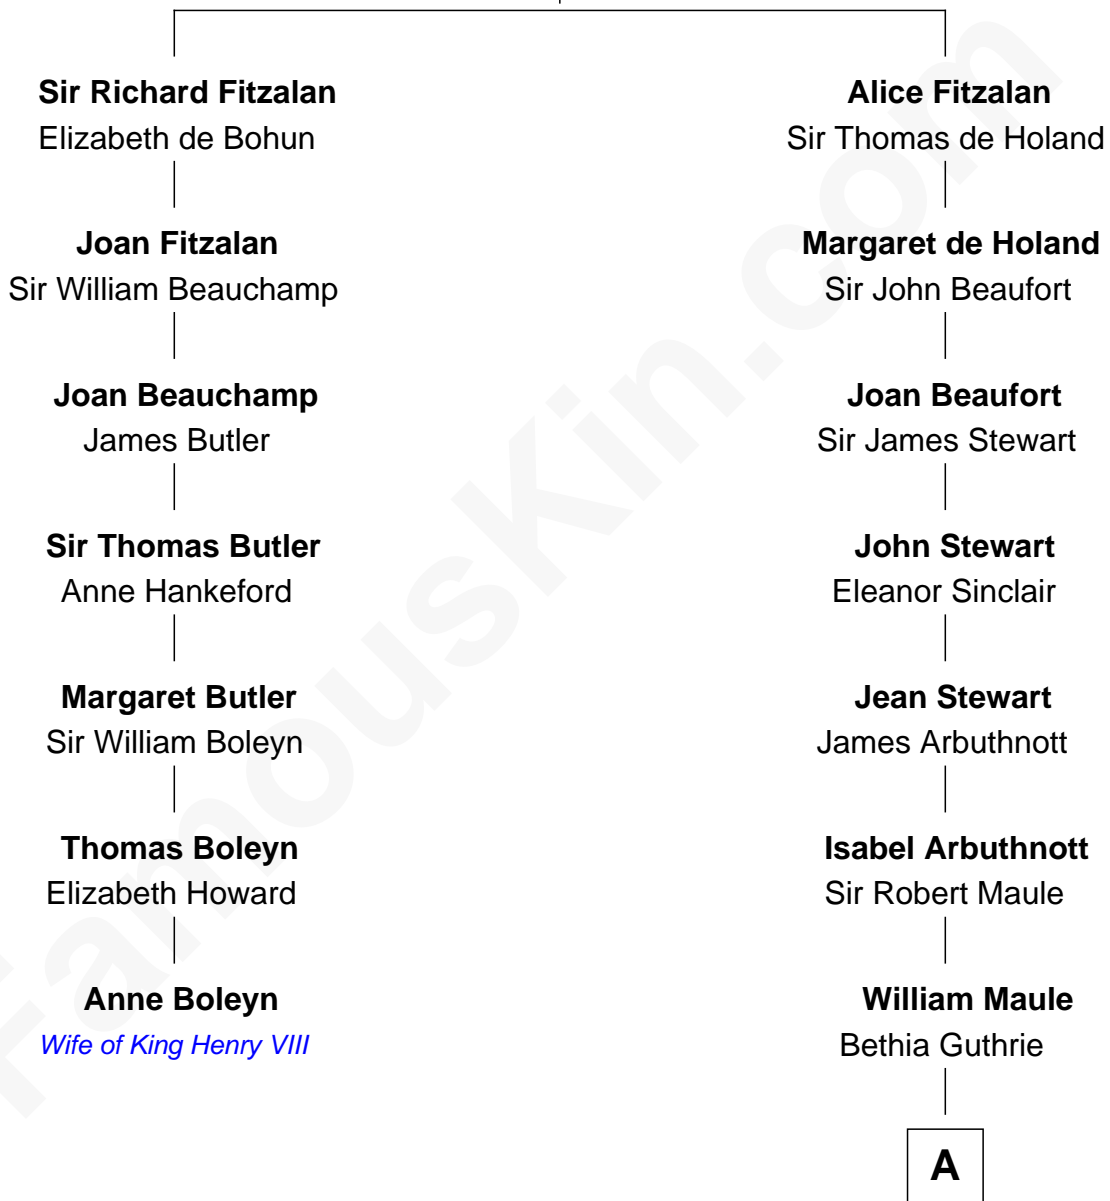

FamousKin.com Relationship Chart of

Anne Boleyn

2nd Wife of King Henry VIII

6th cousin 9 times removed of

Helen Keller

Author and Activist

Richard Fitzalan
Eleanor Plantagenet

A

Eleanor Maule

Sir Alexander Morrison

Bethia Morrison

Sir Robert Spottiswoode

Dr. Robert Spottiswoode

Catherine Mercer

Lt. Gov. Alexander Spotswood

Anne Butler Brayne

Anne Catherine Spotswood

Col. Bernard Moore

Col. Alexander Spotswood Moore

Elizabeth Aylett

Mary Fairfax Moore

David Keller

Arthur Henley Keller

Kate Adams

Helen Keller

Author and Activist