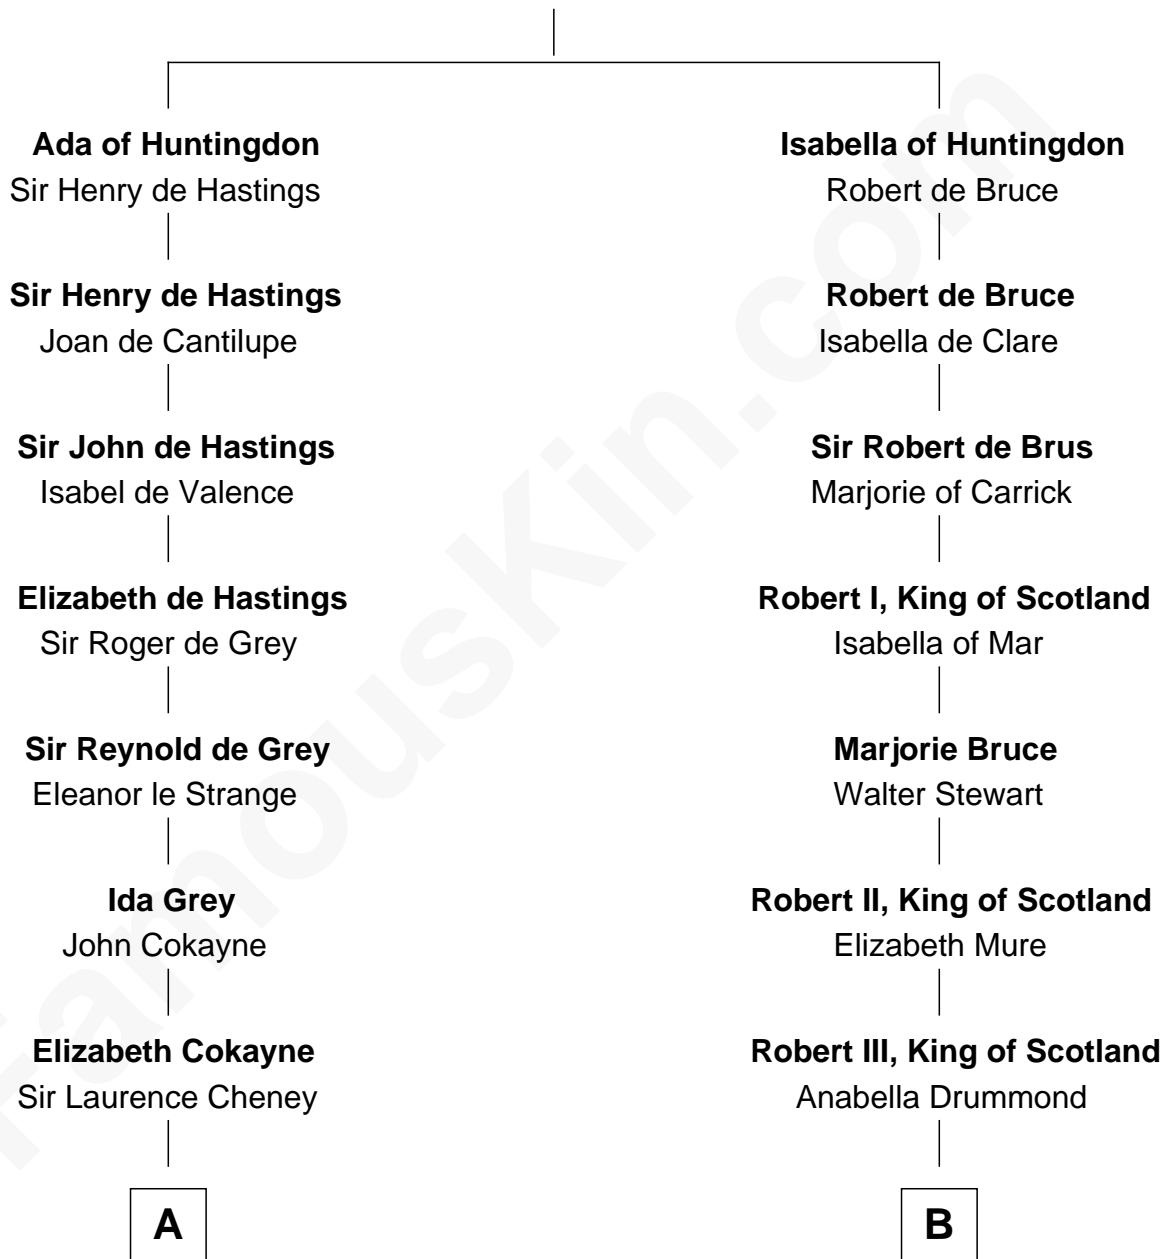

FamousKin.com Relationship Chart of

Anne Boleyn

2nd Wife of King Henry VIII

10th cousin 11 times removed of

Helen Keller

Author and Activist

David of Huntingdon

Maud of Chester

C

Anne Catherine Spotswood

Col. Bernard Moore

Col. Alexander Spotswood Moore

Elizabeth Aylett

Mary Fairfax Moore

David Keller

Arthur Henley Keller