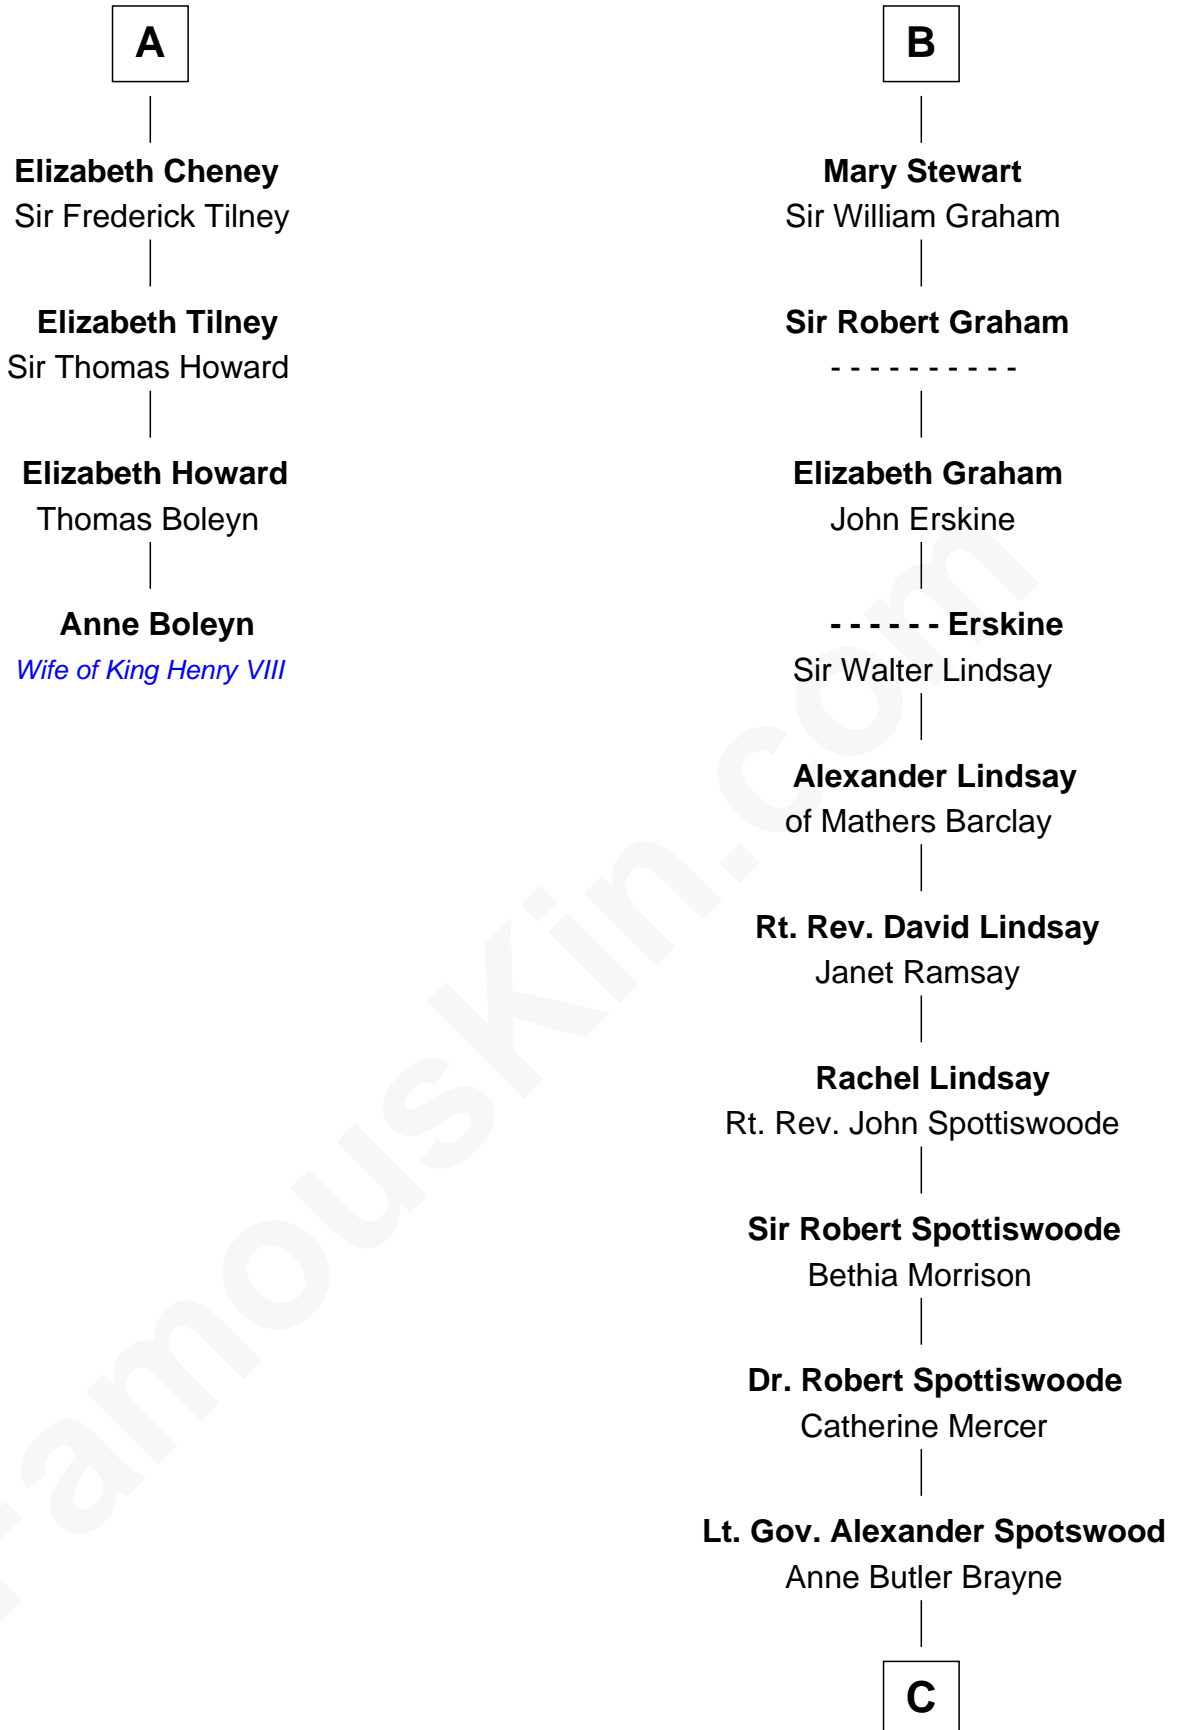

FamousKin.com Relationship Chart of

Anne Boleyn

2nd Wife of King Henry VIII

10th cousin 11 times removed of

Helen Keller

Author and Activist

David of Huntingdon

Maud of Chester

C

Anne Catherine Spotswood

Col. Bernard Moore

Col. Alexander Spotswood Moore

Elizabeth Aylett

Mary Fairfax Moore

David Keller

Arthur Henley Keller