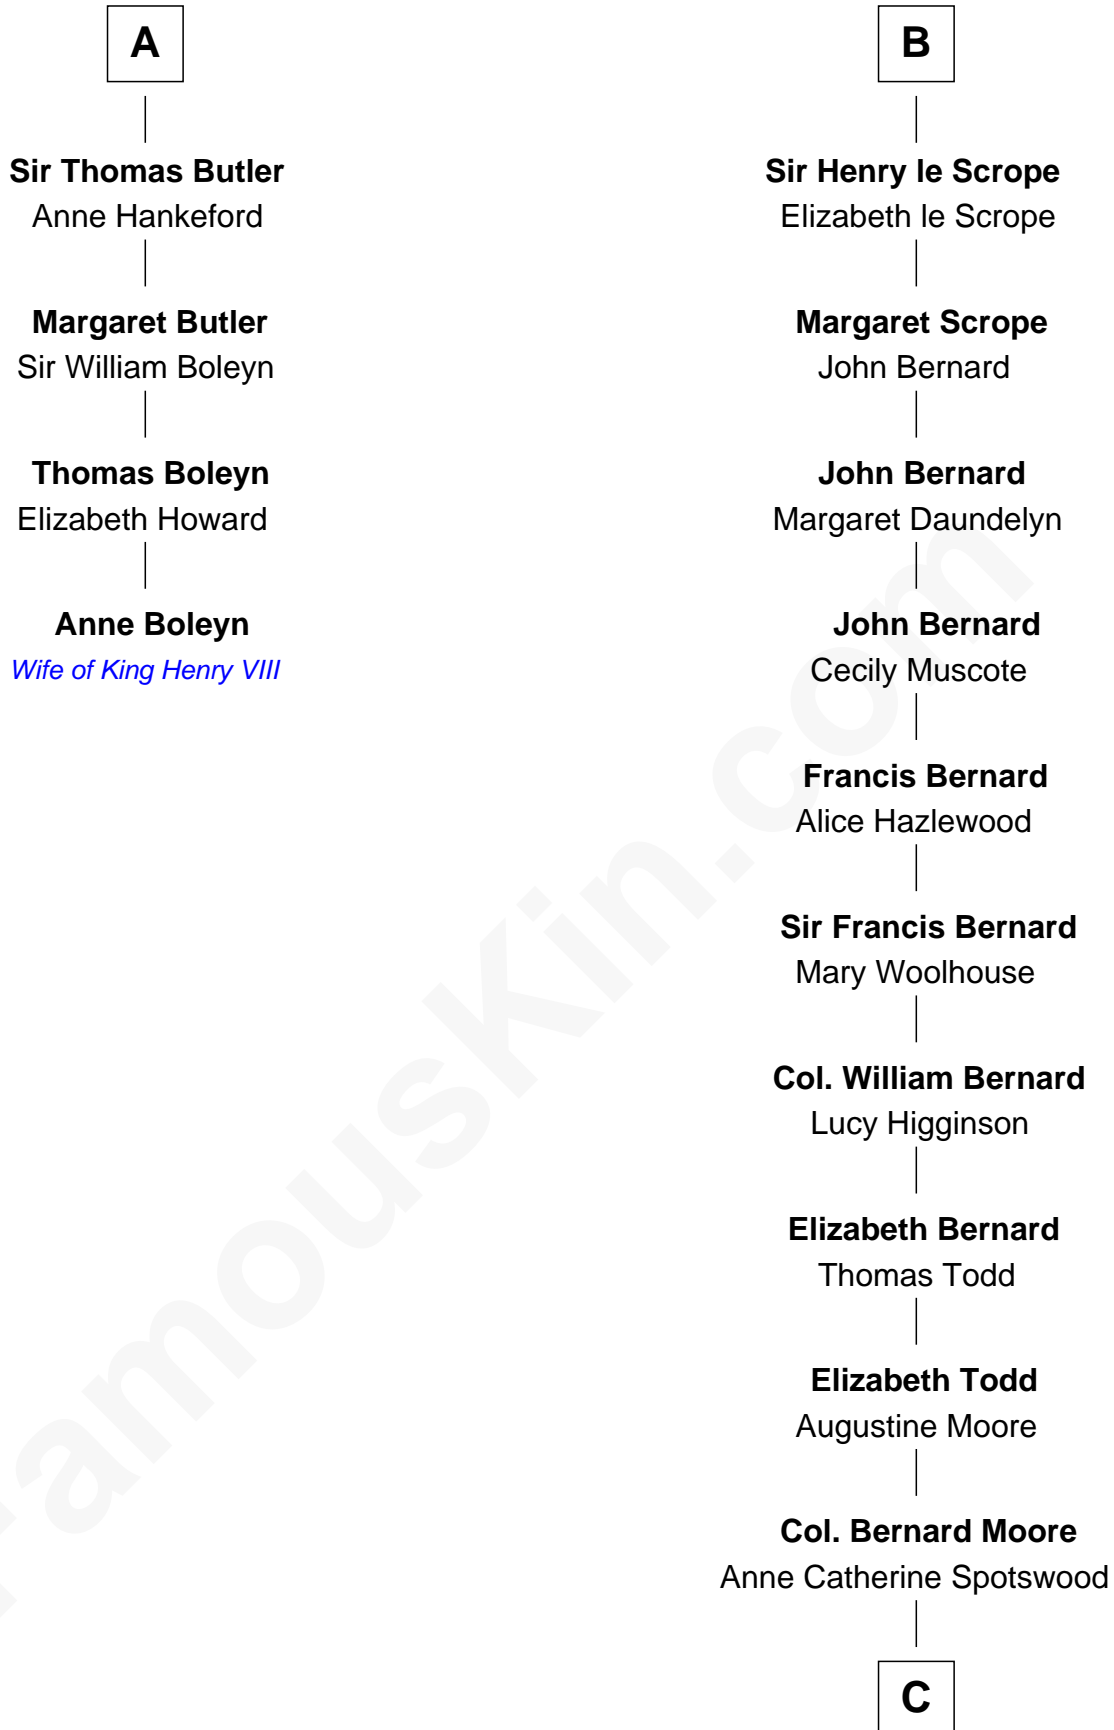

FamousKin.com Relationship Chart of

Anne Boleyn

2nd Wife of King Henry VIII

10th cousin 10 times removed of

Helen Keller

Author and Activist

William de Braiose

Eva Marshal

Eleanor de Braiose
Sir Humphrey de Bohun

Humphrey de Bohun
Maud de Fiennes

Humphrey de Bohun
Elizabeth Plantagenet

Eleanor de Bohun
Sir James le Boteler

James le Boteler
Elizabeth Darcy

James Butler
Anne de Welles

James Butler
Joan Beauchamp

A

Maud de Braose
Roger Mortimer

Sir Edmund Mortimer
Margaret de Fiennes

Iseult de Mortimer
Sir Hugh I de Audley

Alice de Audley
Sir Ralph de Neville

Sir John de Neville
Maude de Percy

Sir Ralph Neville
Margaret de Stafford

Margaret de Neville
Sir Richard Scrope

B

C

Col. Alexander Spotswood Moore

Elizabeth Aylett

Mary Fairfax Moore

David Keller