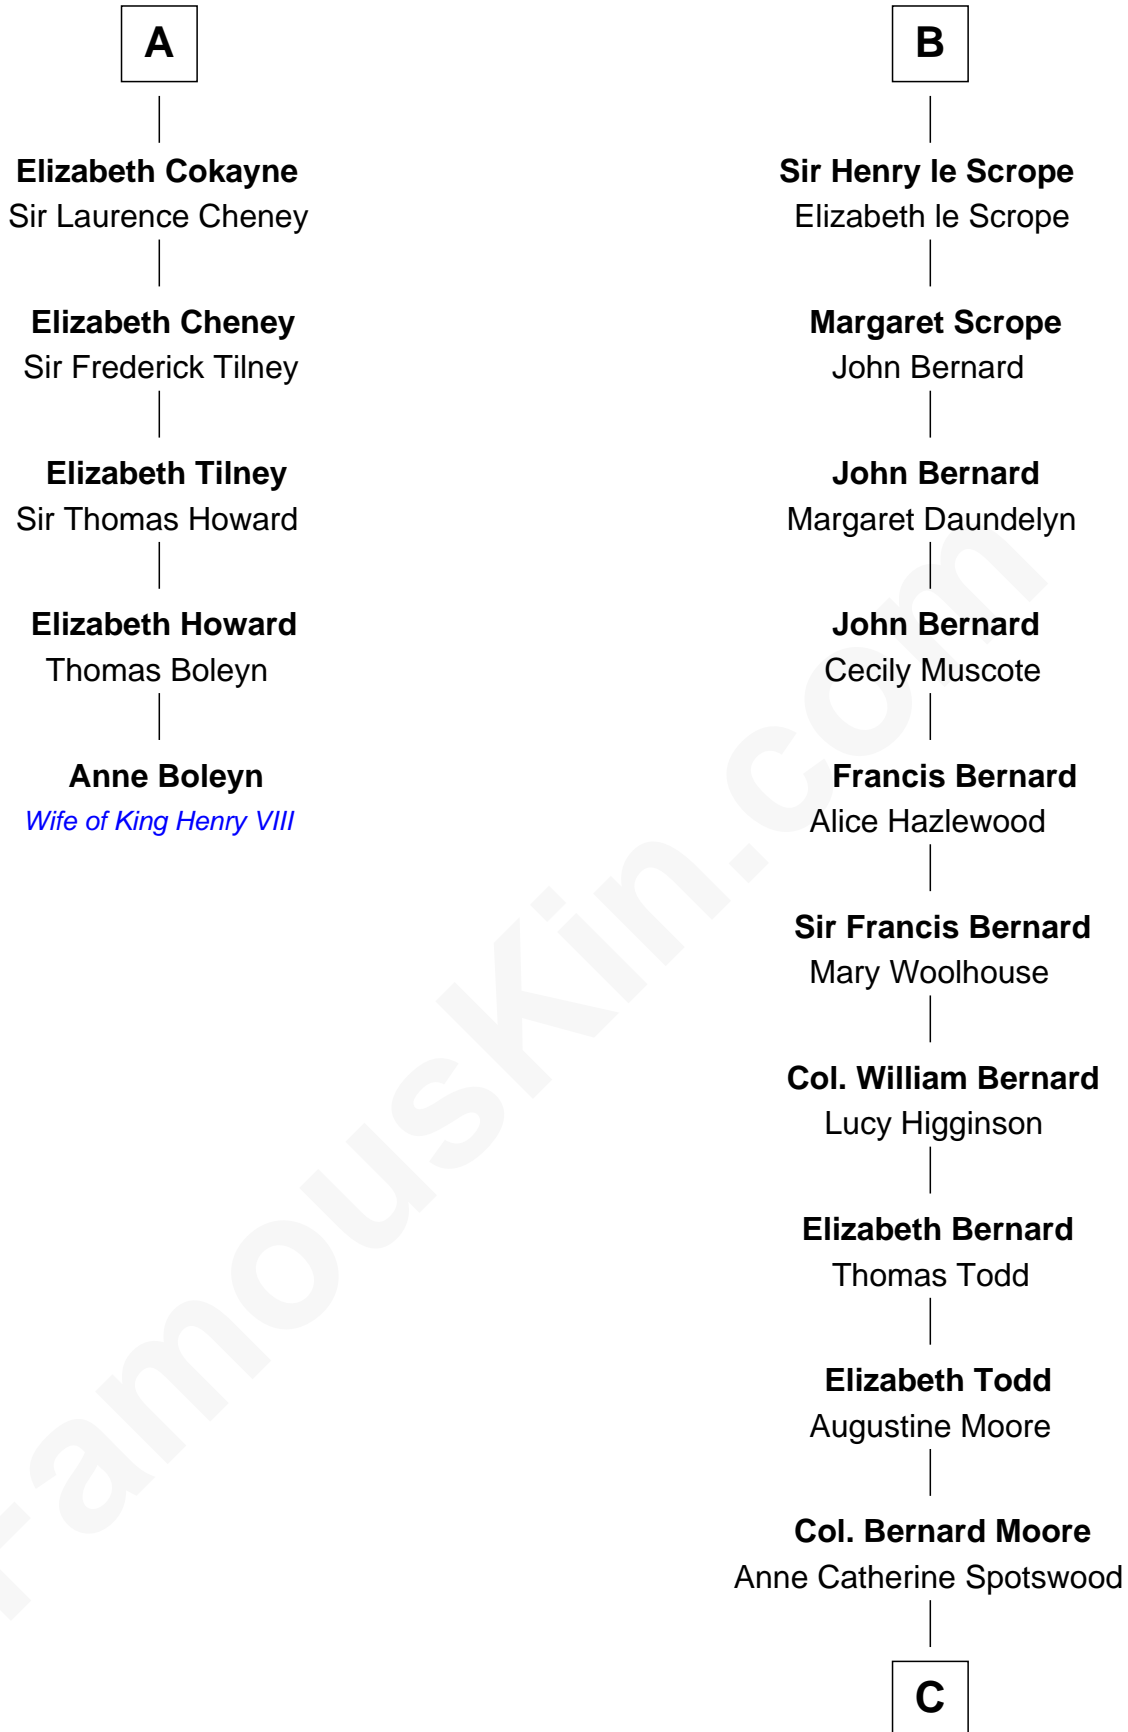

FamousKin.com Relationship Chart of

Anne Boleyn

2nd Wife of King Henry VIII

11th cousin 9 times removed of

Helen Keller

Author and Activist

Sir William Longespee

Ela of Salisbury

C

Col. Alexander Spotswood Moore

Elizabeth Aylett

Mary Fairfax Moore

David Keller

Arthur Henley Keller

Kate Adams

Helen Keller