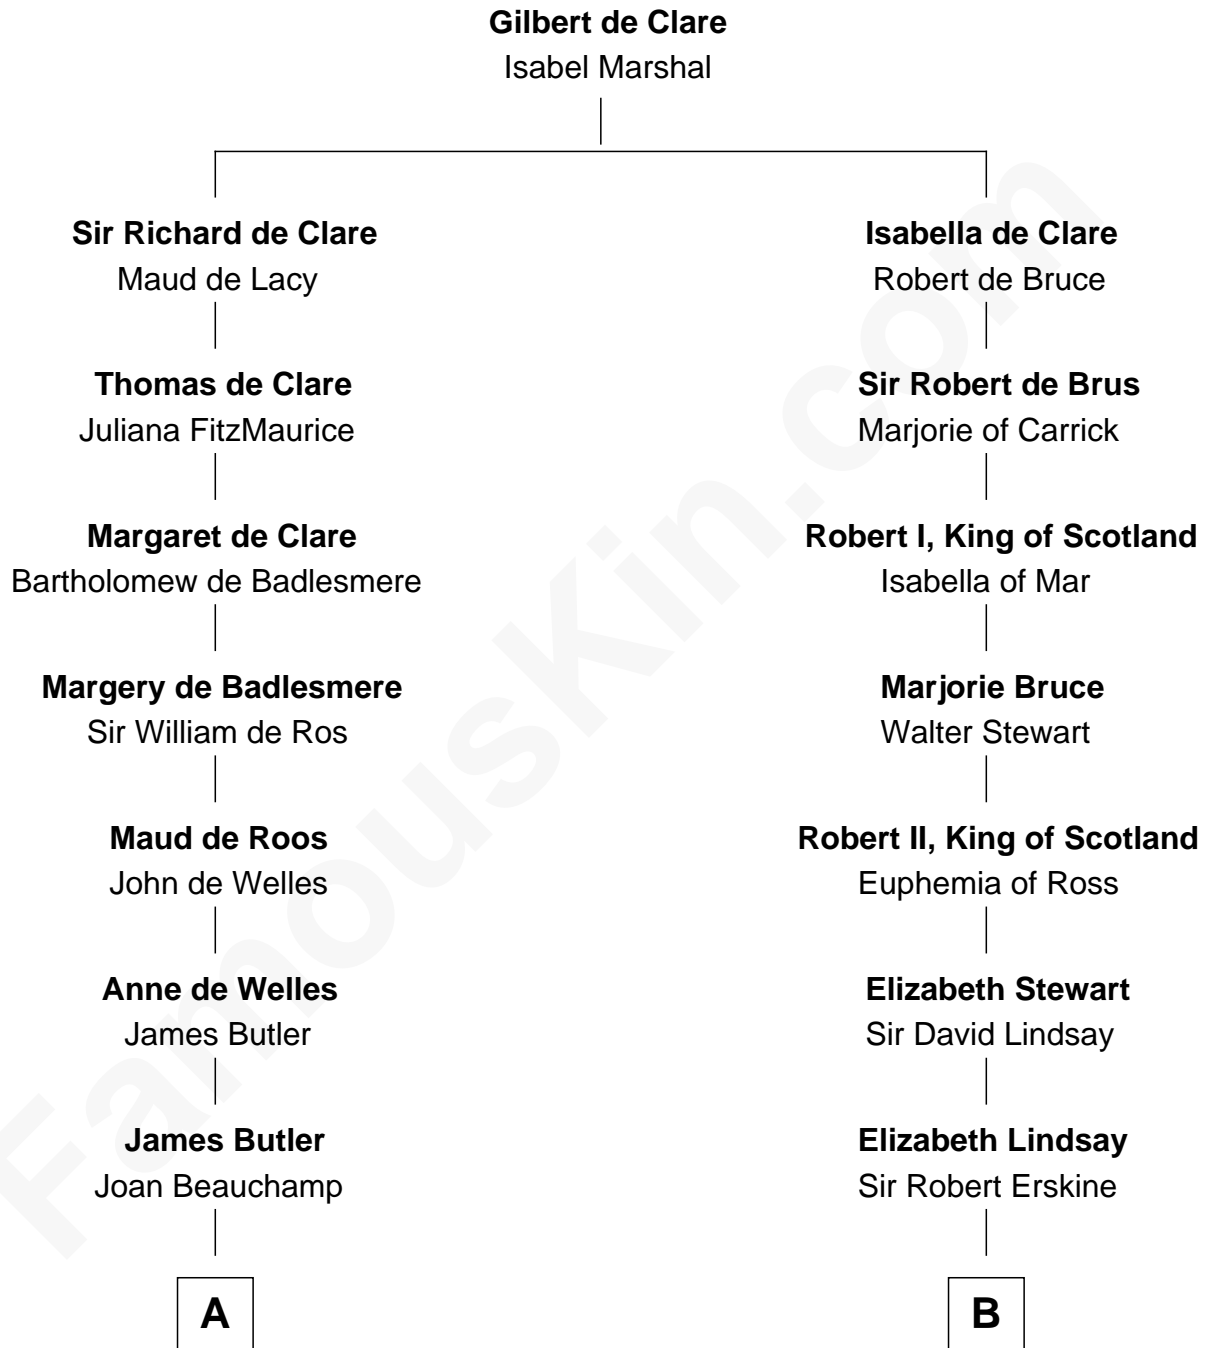

FamousKin.com Relationship Chart of

Anne Boleyn

2nd Wife of King Henry VIII

10th cousin 6 times removed of

Philip Livingston

Signer of the Declaration of Independence

A

Sir Thomas Butler

Anne Hankeford

Margaret Butler

Sir William Boleyn

Thomas Boleyn

Elizabeth Howard

Anne Boleyn

Wife of King Henry VIII

B