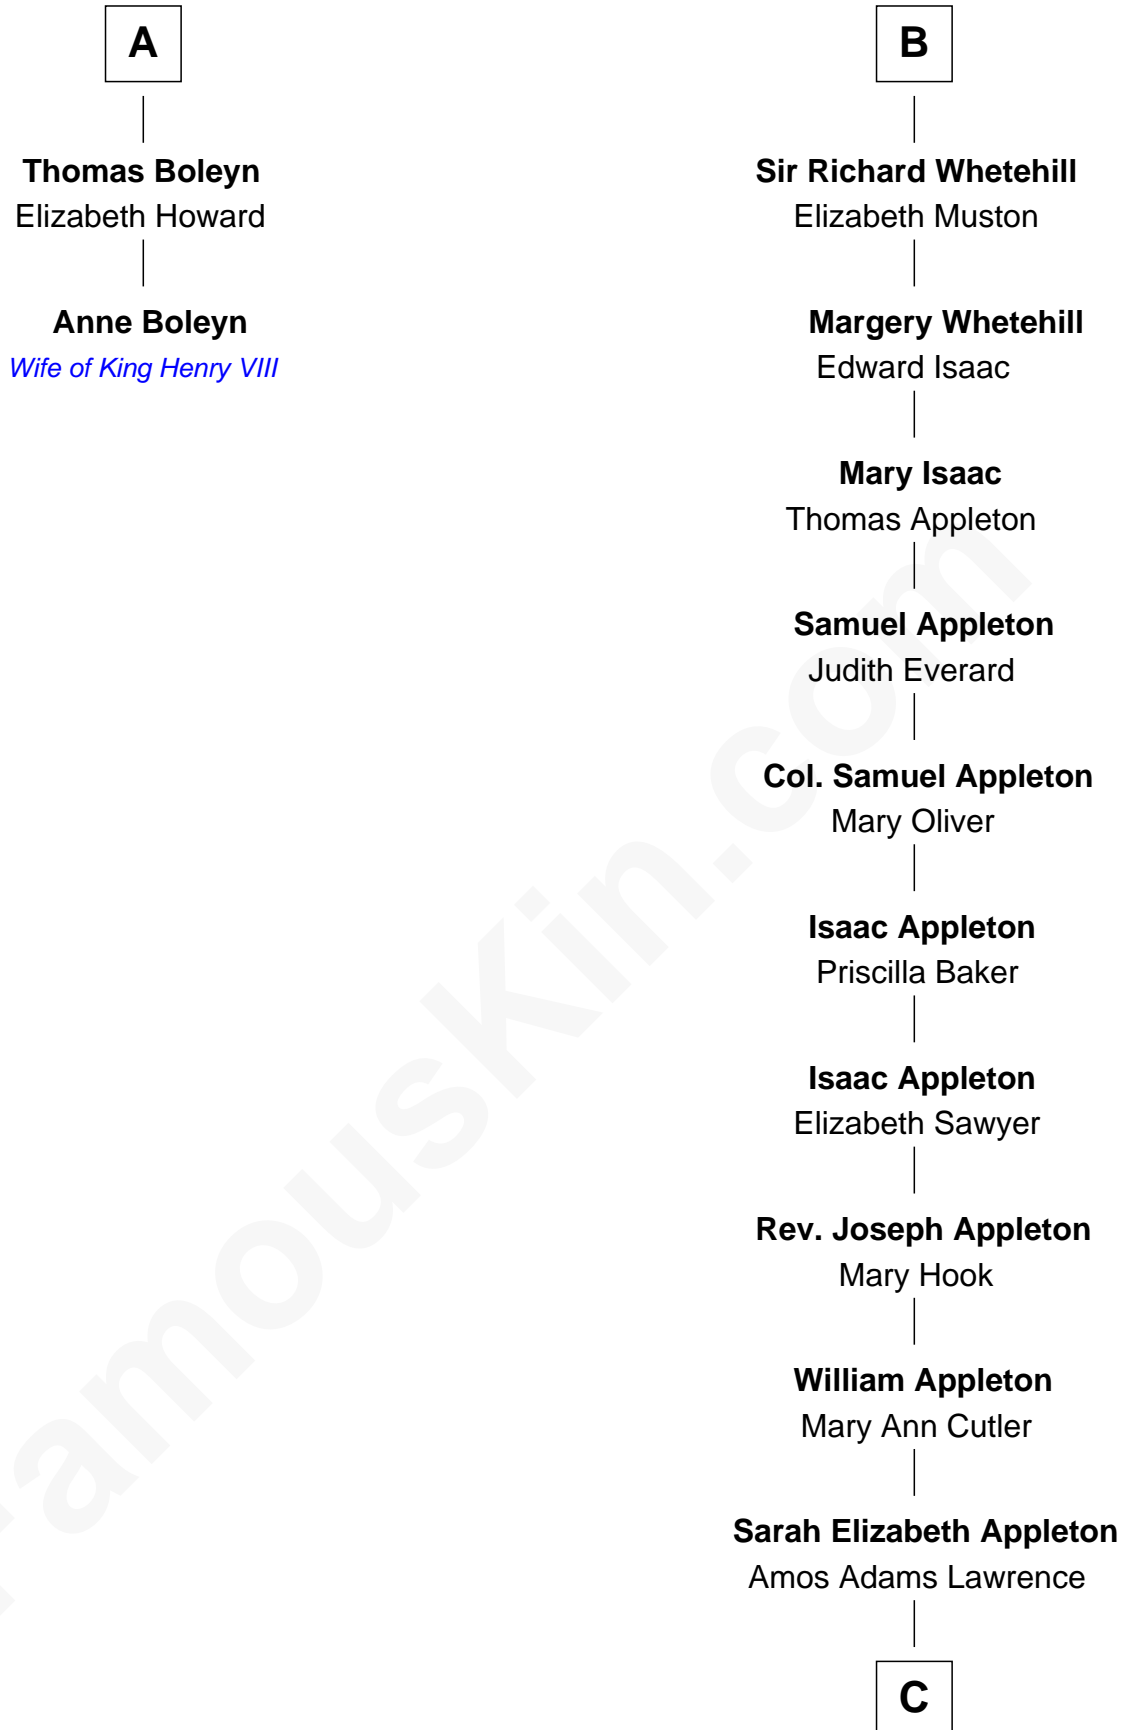

# FamousKin.com Relationship Chart of

**Anne Boleyn**

*2nd Wife of King Henry VIII*

8th cousin 11 times removed of

**Leverett Saltonstall**

*55th Governor of Massachusetts*

**C**

—  
**Sarah Lawrence**

Peter Chardon Brooks

—  
**Eleanor Brooks**

Richard Middlecott Saltonstall

—  
**Leverett Saltonstall**

*55th Governor of Massachusetts*

FamousKin.com