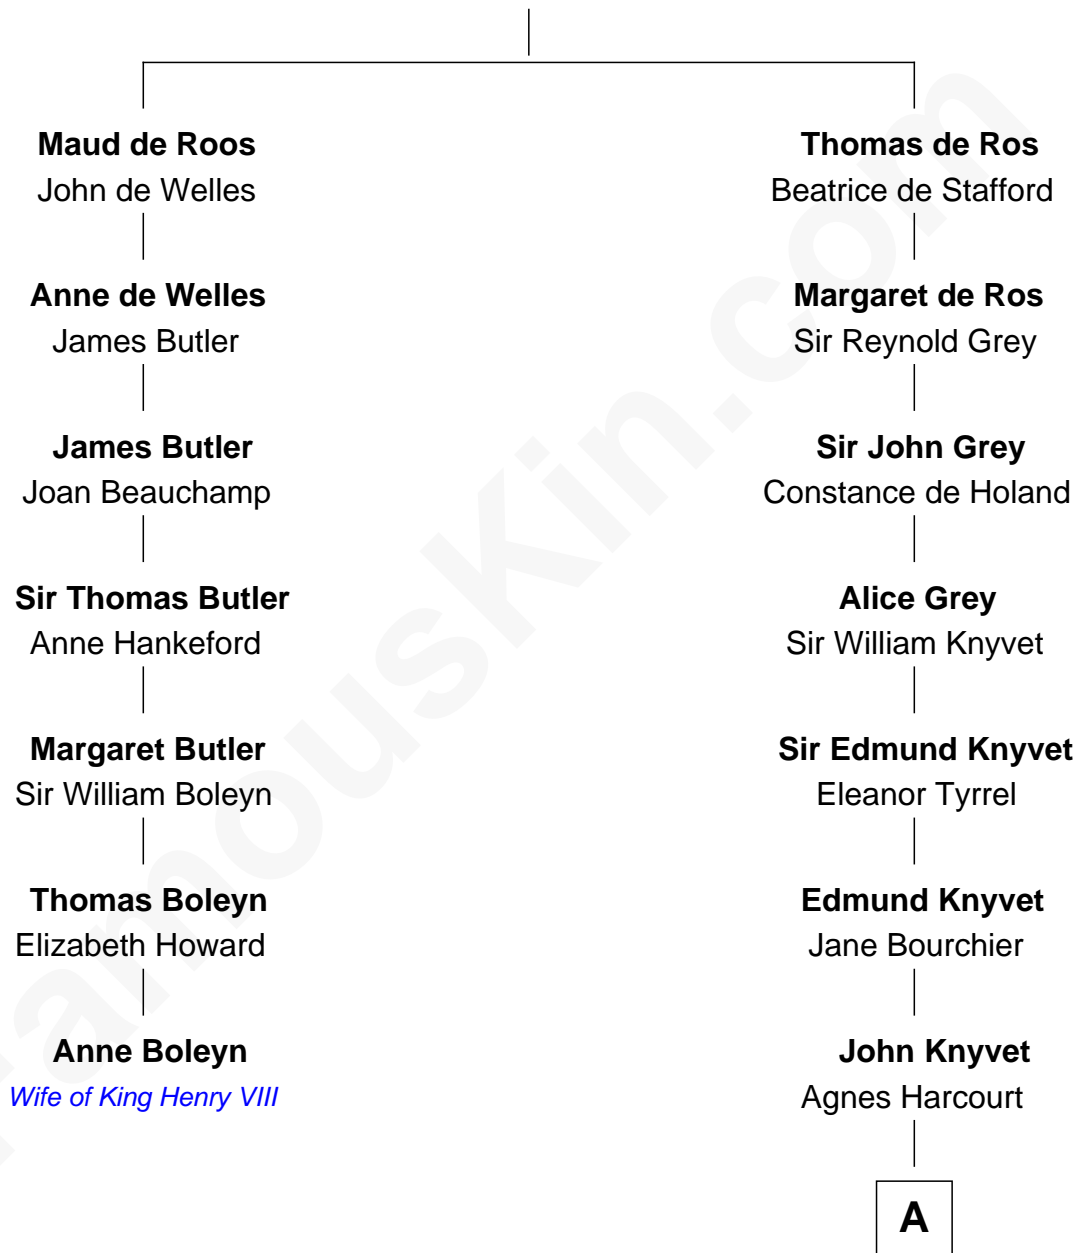

FamousKin.com Relationship Chart of

Anne Boleyn

2nd Wife of King Henry VIII

6th cousin 11 times removed of

Leverett Saltonstall

55th Governor of Massachusetts

Sir William de Ros
Margery de Badlesmere

A

Abigail Knyvet

Martin Sedley

Muriel Sedley

Brampton Gurdon

Muriel Gurdon

Richard Saltonstall

Nathaniel Saltonstall

Elizabeth Ward