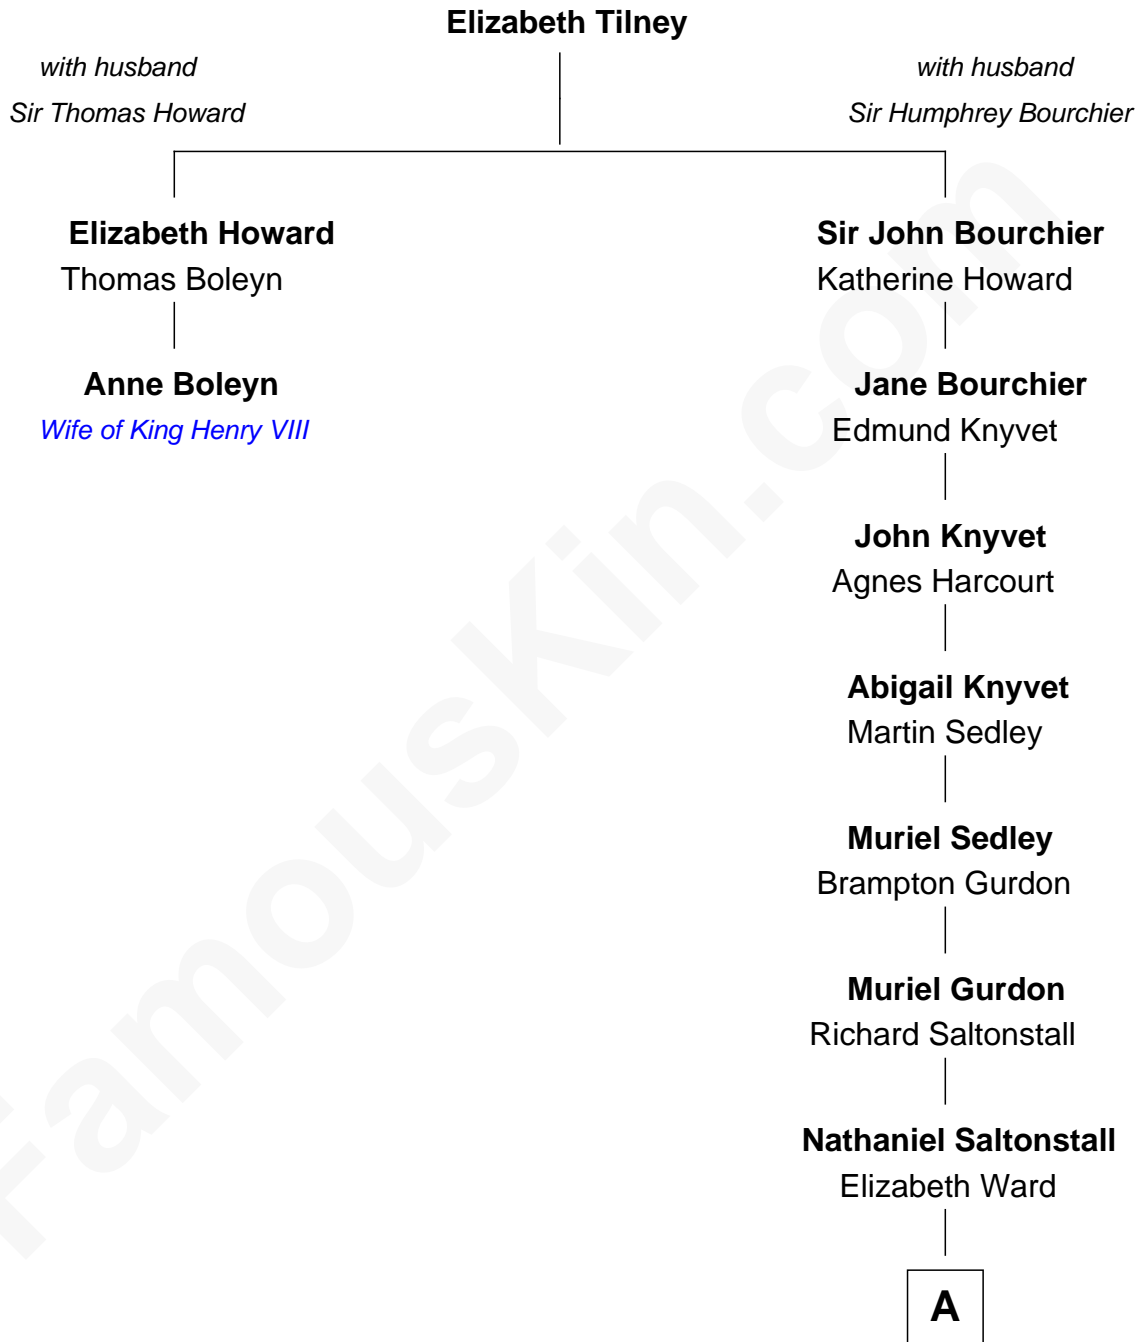

# FamousKin.com Relationship Chart of

**Anne Boleyn**

*2nd Wife of King Henry VIII*

1st cousin 12 times removed of

**Leverett Saltonstall**

*55th Governor of Massachusetts*

**A**

**Col. Richard Saltonstall**

Mehitabel Wainwright

**Richard Saltonstall**

Mary Cooke

**Dr. Nathaniel Saltonstall**

Anna White

**Leverett Saltonstall**

Mary Elizabeth Sanders

**Leverett Saltonstall**

Rose Smith Lee

**Richard Middlecott Saltonstall**

Eleanor Brooks

**Leverett Saltonstall**

*55th Governor of Massachusetts*