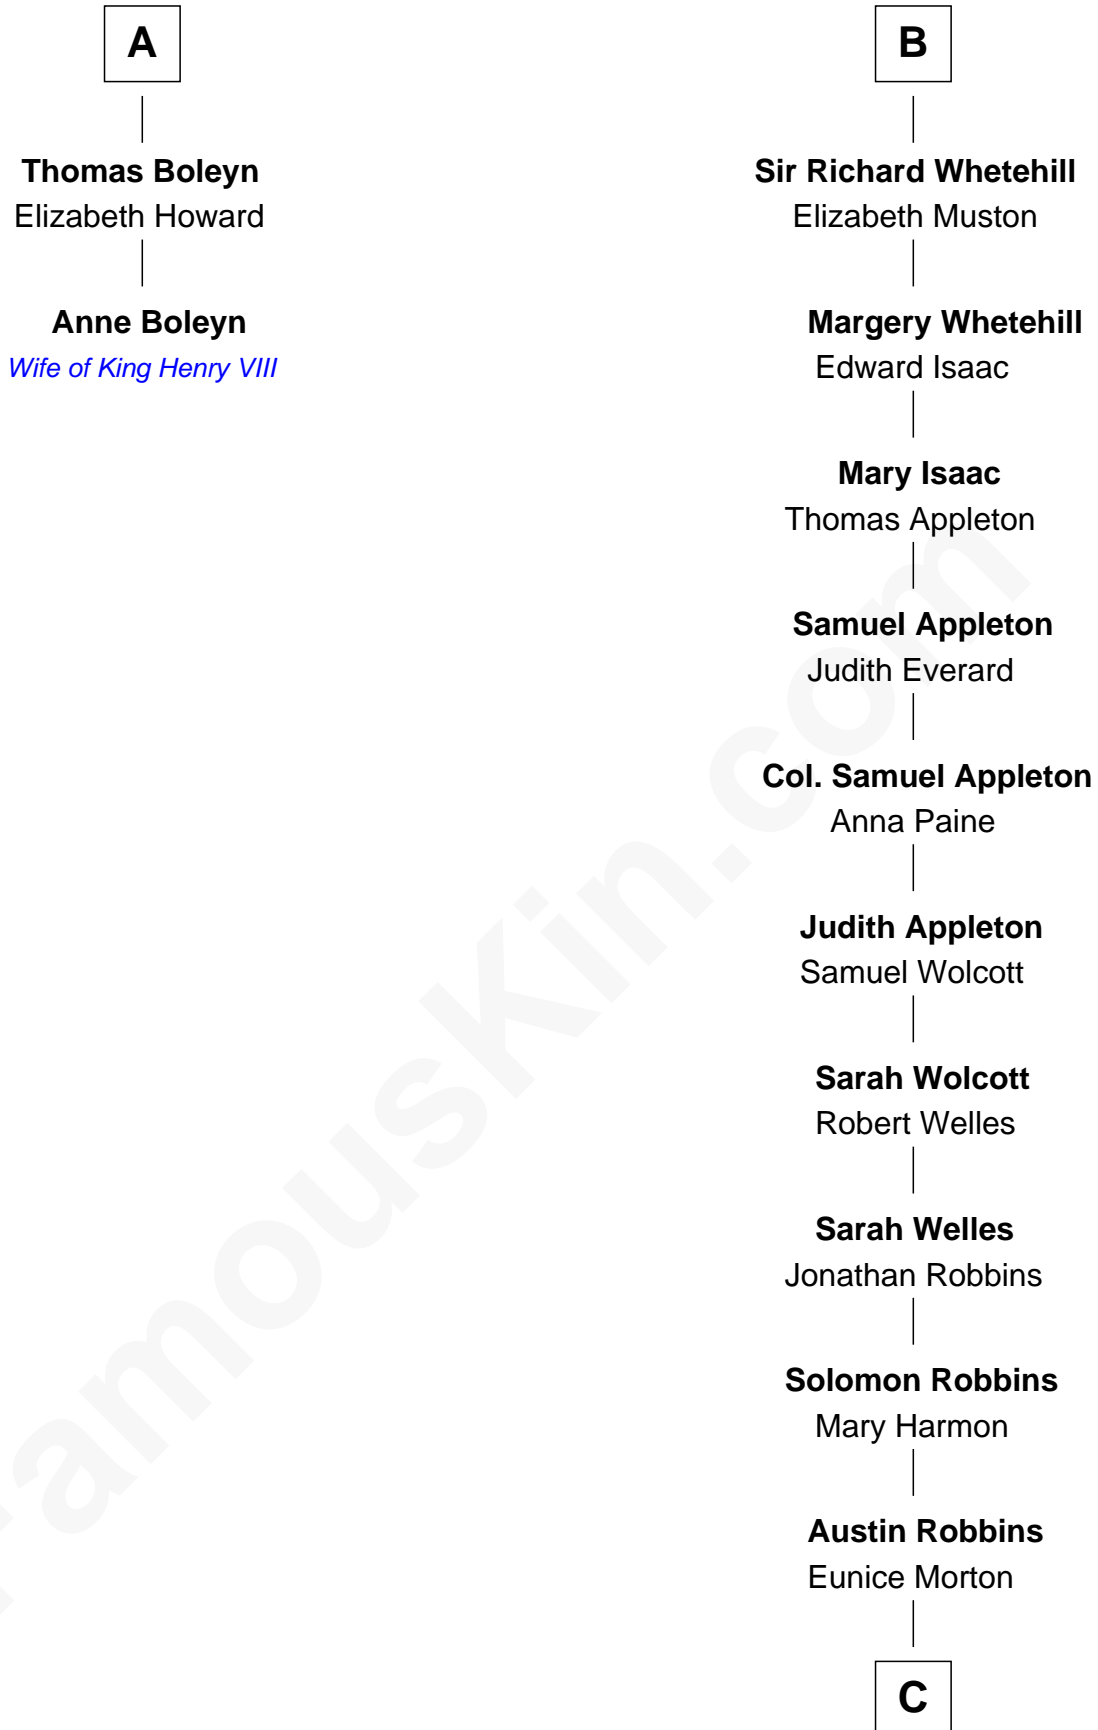

FamousKin.com Relationship Chart of

Anne Boleyn

2nd Wife of King Henry VIII

8th cousin 13 times removed of

Tim Robbins

TV and Movie Actor

John IV le Strange

Joan de Somery