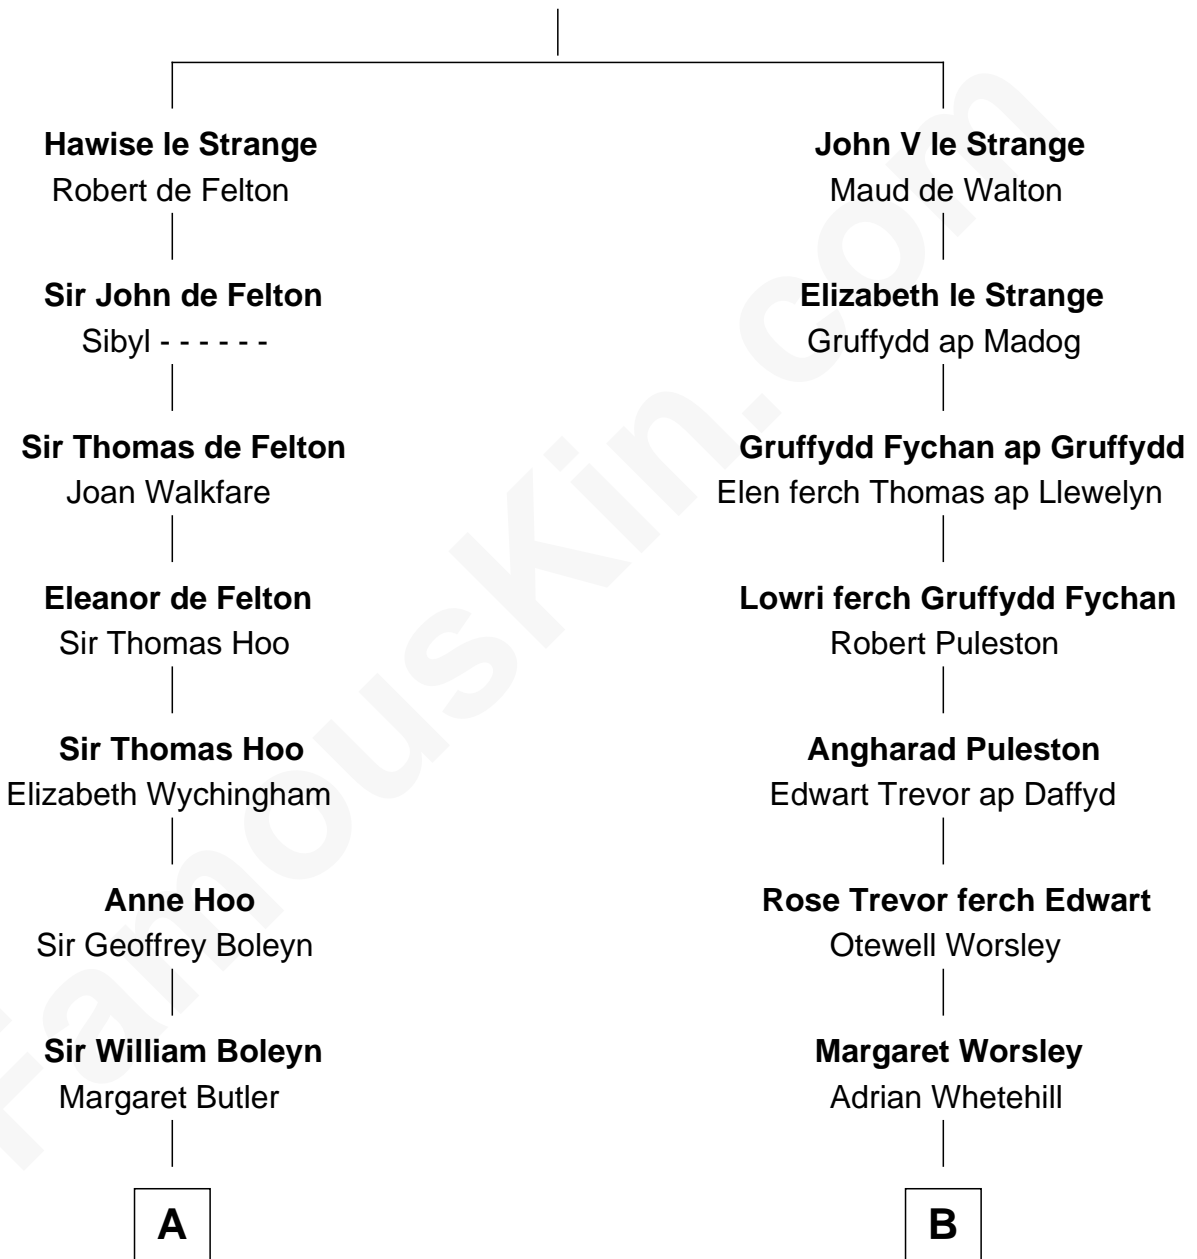

FamousKin.com Relationship Chart of

Anne Boleyn

2nd Wife of King Henry VIII

8th cousin 13 times removed of

Tim Robbins

TV and Movie Actor

John IV le Strange

Joan de Somery