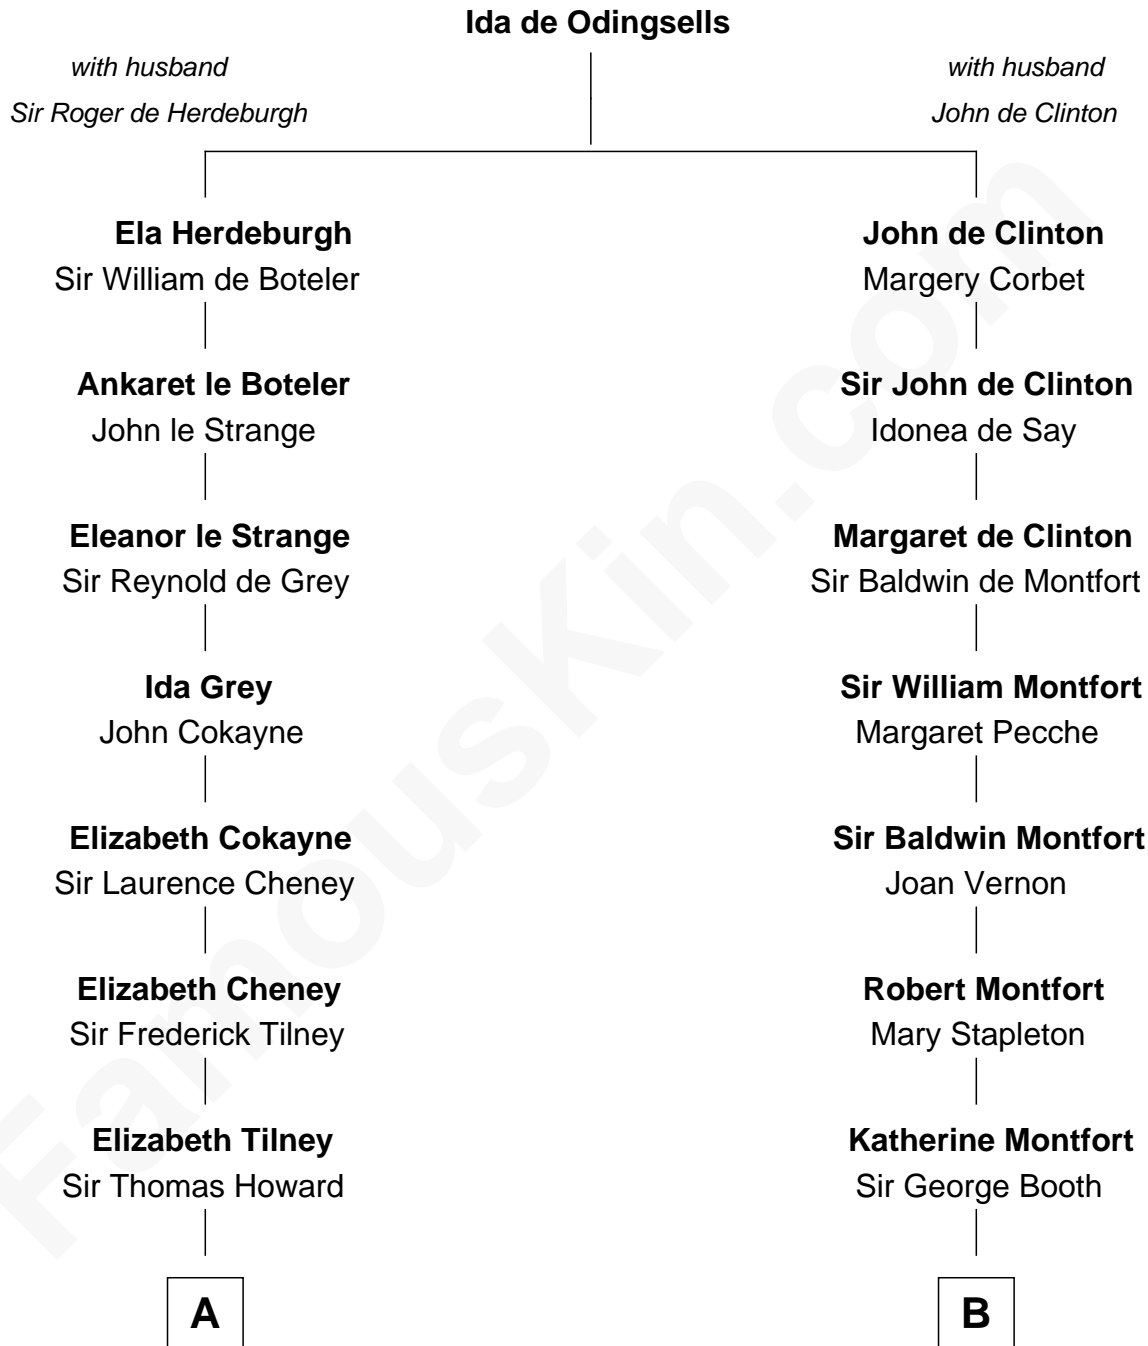

FamousKin.com Relationship Chart of

Anne Boleyn

2nd Wife of King Henry VIII

8th cousin 8 times removed of

Abraham Baldwin

Signer of the U.S. Constitution

A

Elizabeth Howard

Thomas Boleyn

Anne Boleyn

Wife of King Henry VIII

B

Sir William Booth

Ellen Montgomery

Jane Booth

Sir Thomas Holford