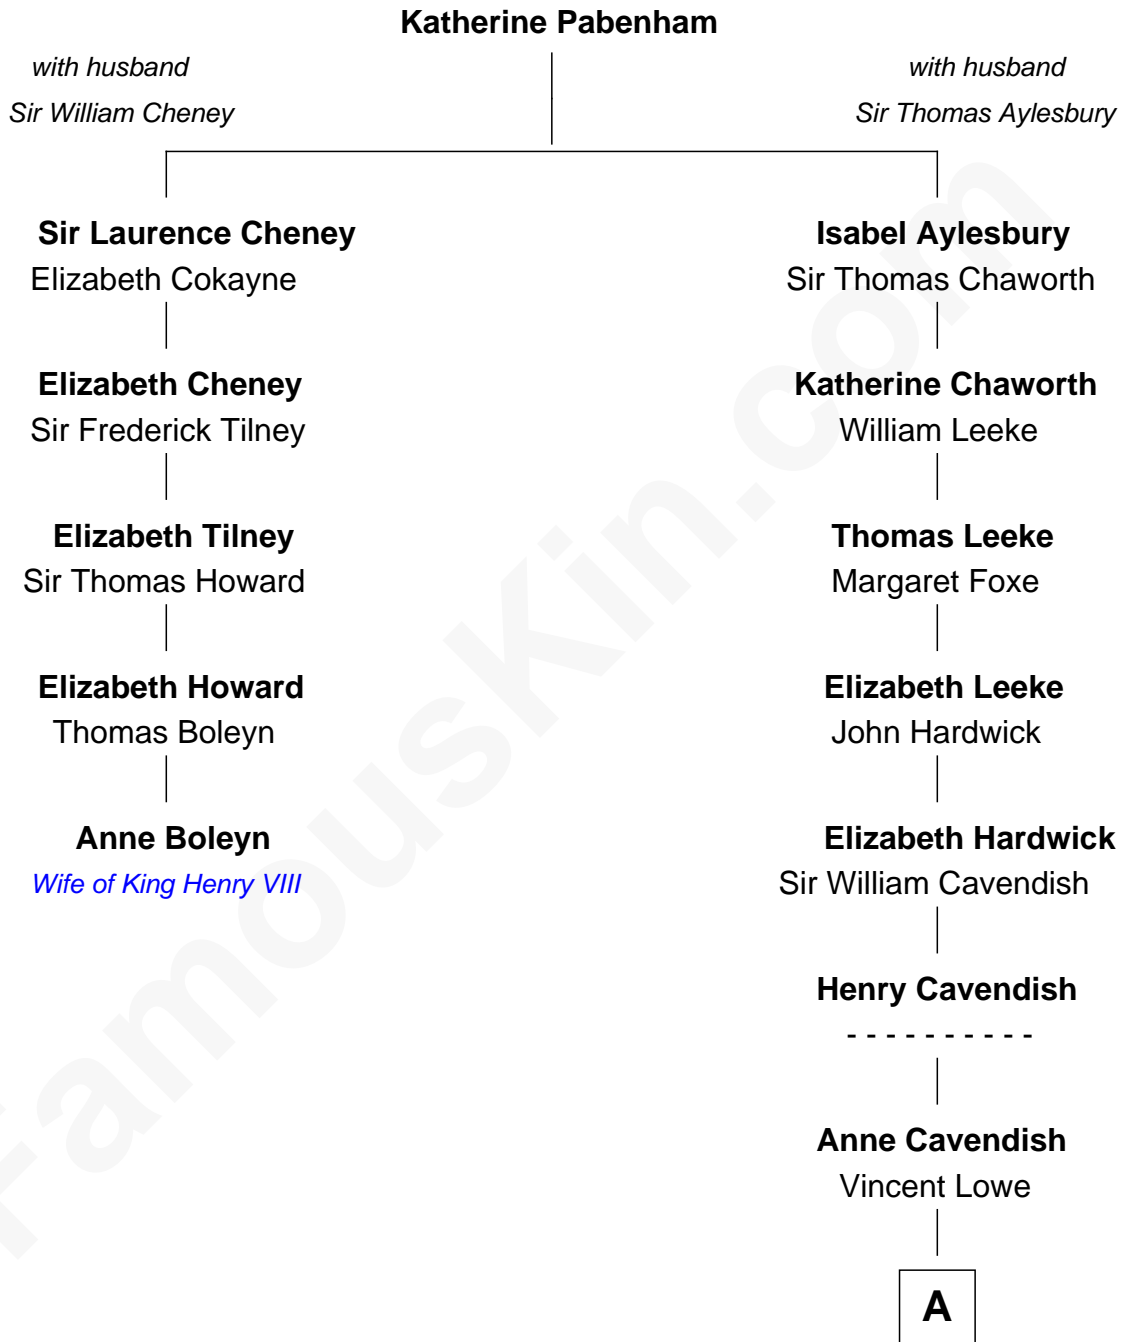

# FamousKin.com Relationship Chart of

**Anne Boleyn**

*2nd Wife of King Henry VIII*

4th cousin 7 times removed of

**Charles Carroll**

*Signer of the Declaration of Independence*

**A**

—  
**Jane Lowe**

Col. Henry Sewall

—  
**Nicholas Sewall**

Susanna Burgess

—  
**Jane Sewall**

Clement Brooke

—  
**Elizabeth Brooke**

Charles Carroll

—  
**Charles Carroll**