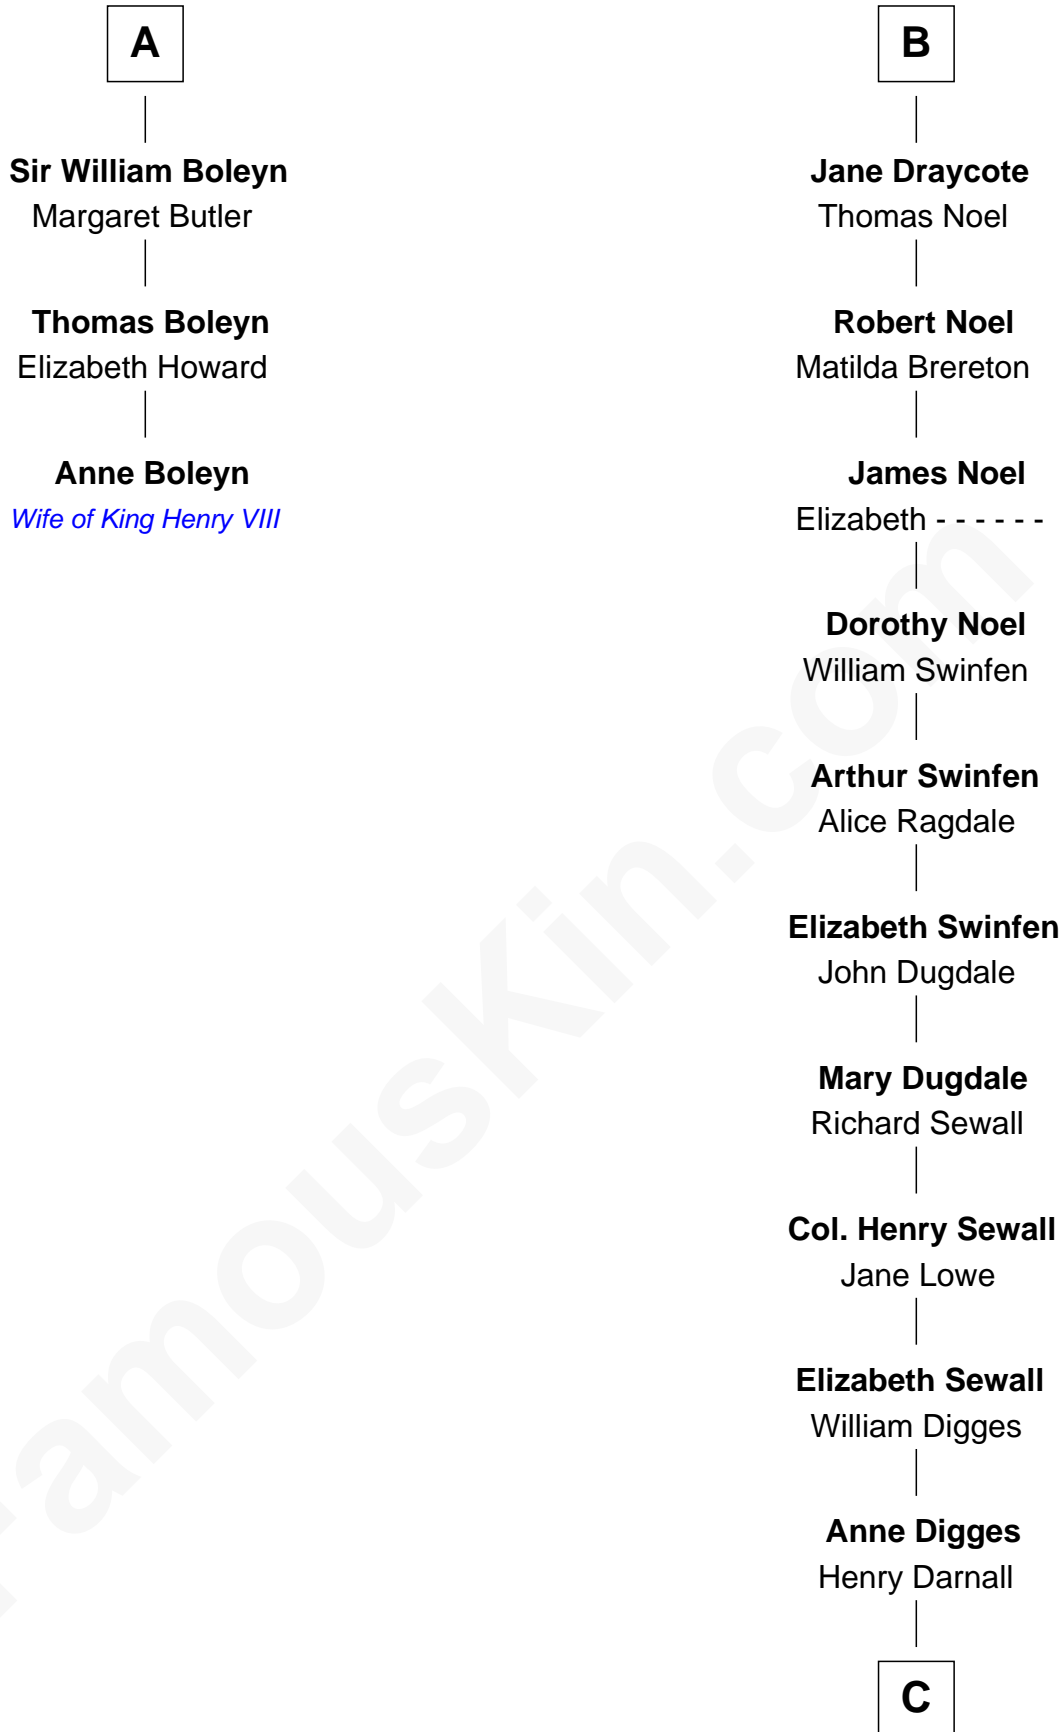

FamousKin.com Relationship Chart of

Anne Boleyn

2nd Wife of King Henry VIII

9th cousin 9 times removed of

Daniel Carroll

Signer of the U.S. Constitution

Sir Roger de Somery

Nichole d'Aubenev

C

Eleanor Darnall

Daniel Carroll

Daniel Carroll

Signer of the U.S. Constitution

FamousKin.com