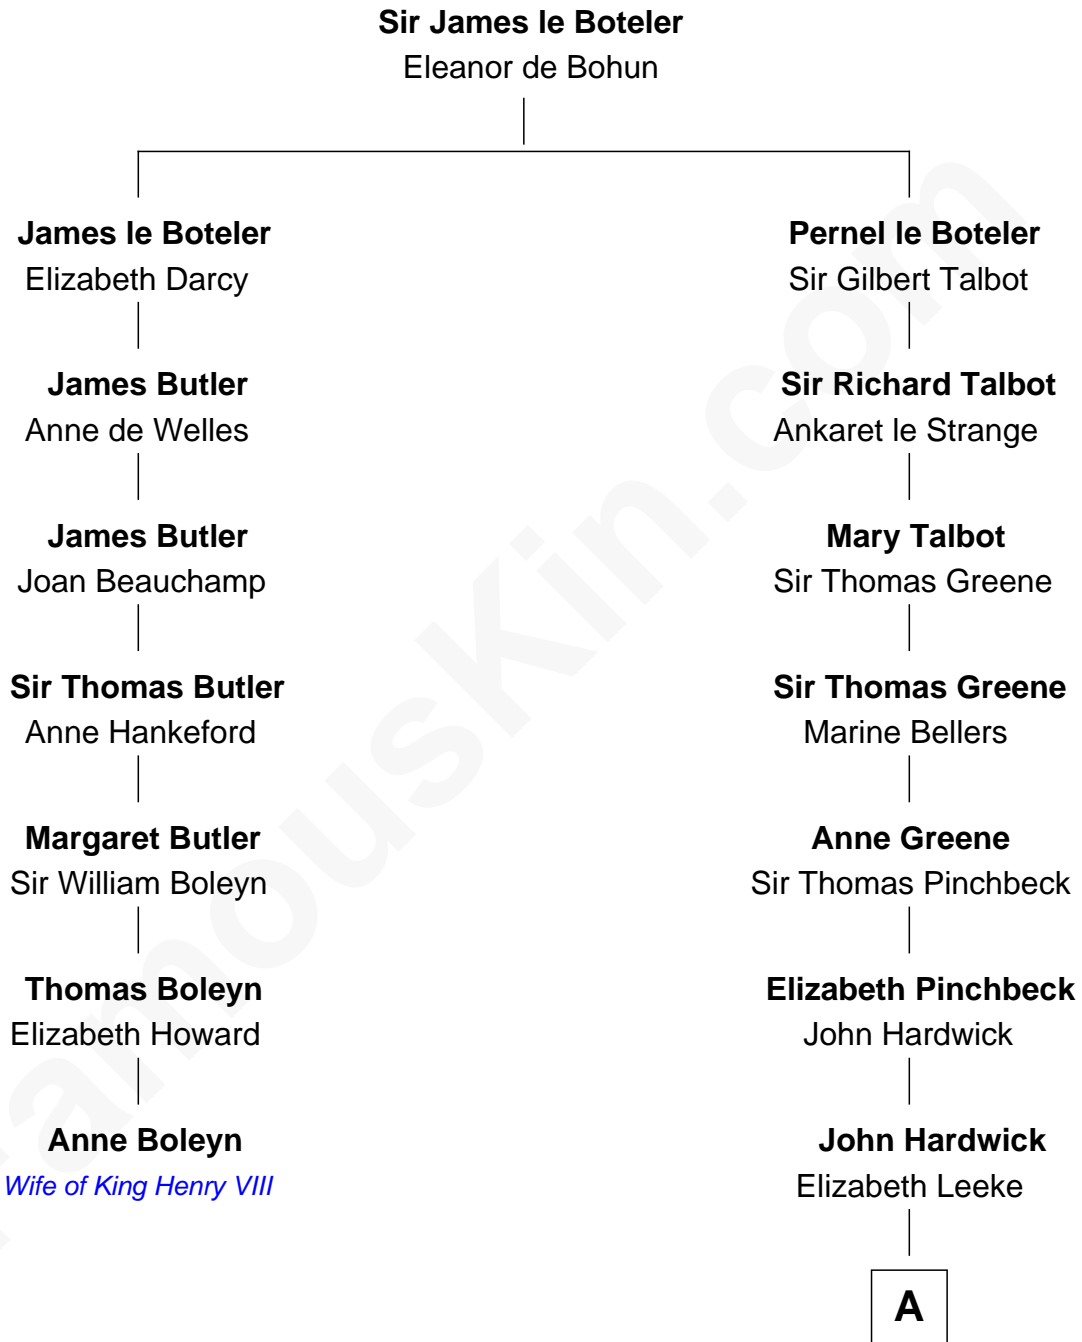

FamousKin.com Relationship Chart of

Anne Boleyn

2nd Wife of King Henry VIII

6th cousin 8 times removed of

Daniel Carroll

Signer of the U.S. Constitution

A

Elizabeth Hardwick
Sir William Cavendish

Henry Cavendish

Anne Cavendish
Vincent Lowe

Jane Lowe
Col. Henry Sewall

Elizabeth Sewall
William Digges

Anne Digges
Henry Darnall

Eleanor Darnall
Daniel Carroll

Daniel Carroll

Signer of the U.S. Constitution