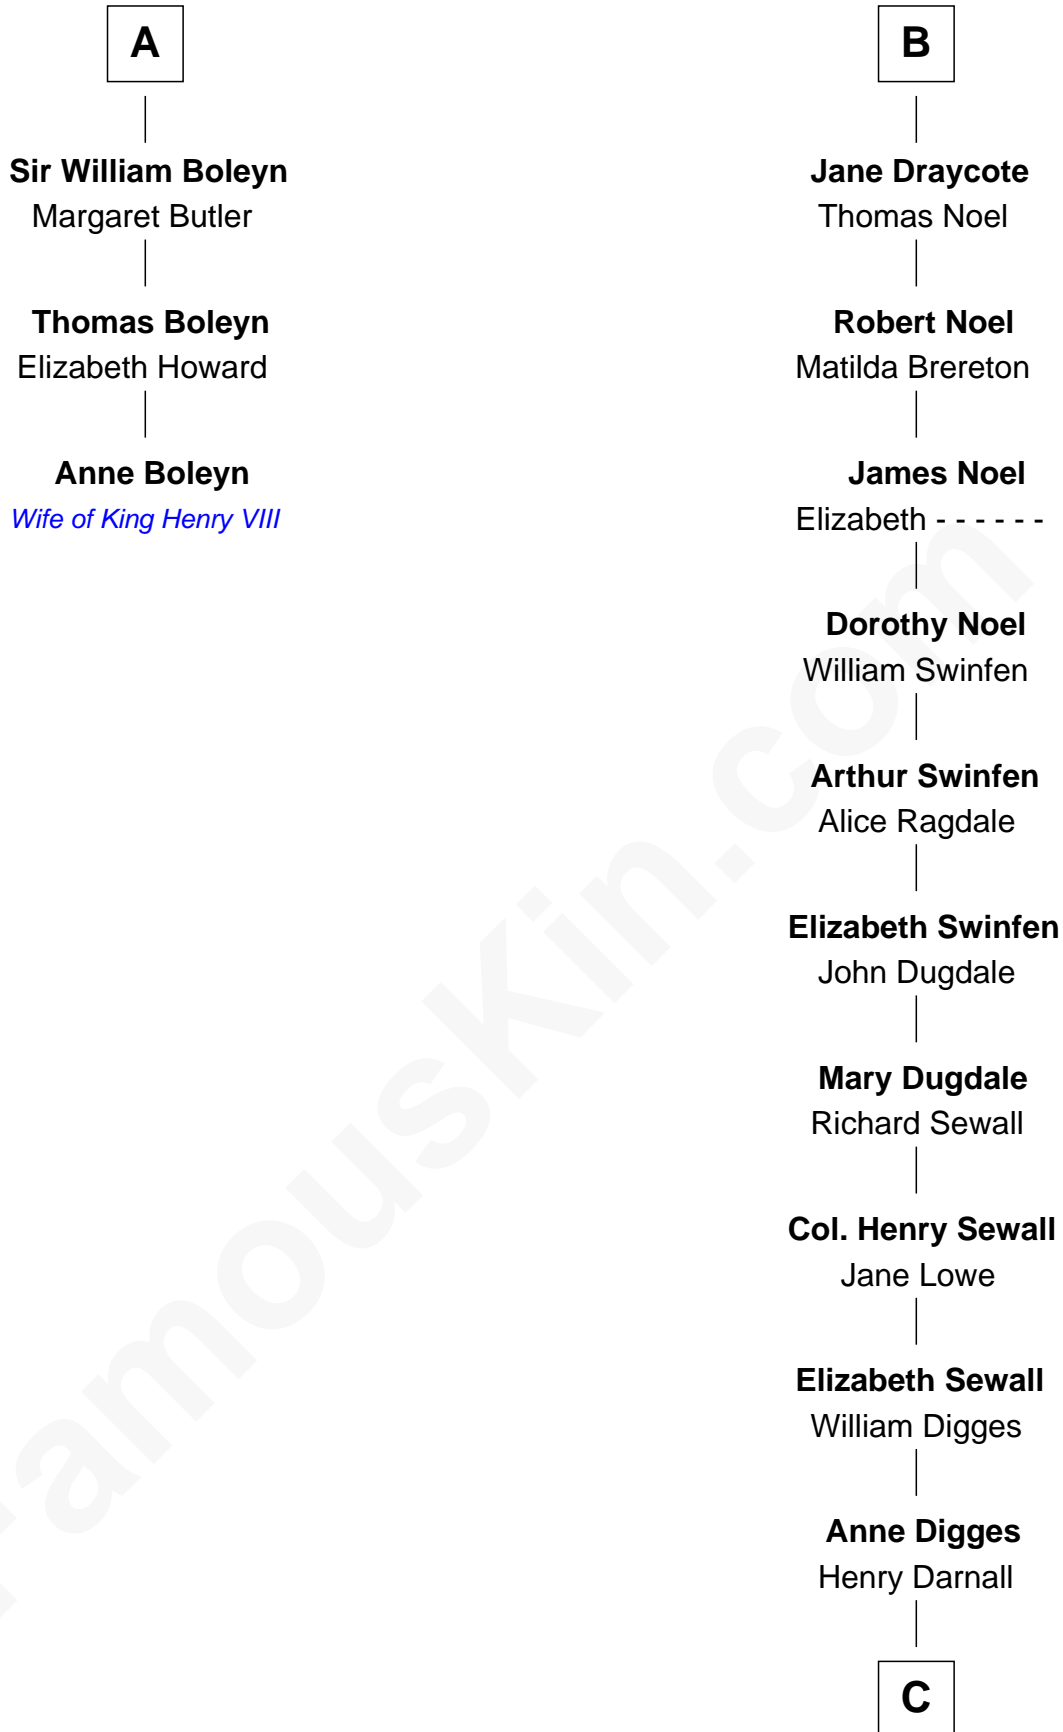

FamousKin.com Relationship Chart of

Anne Boleyn

2nd Wife of King Henry VIII

9th cousin 9 times removed of

John Carroll

Founder of Georgetown University

Sir Roger de Somery

Nichole d'Aubenev