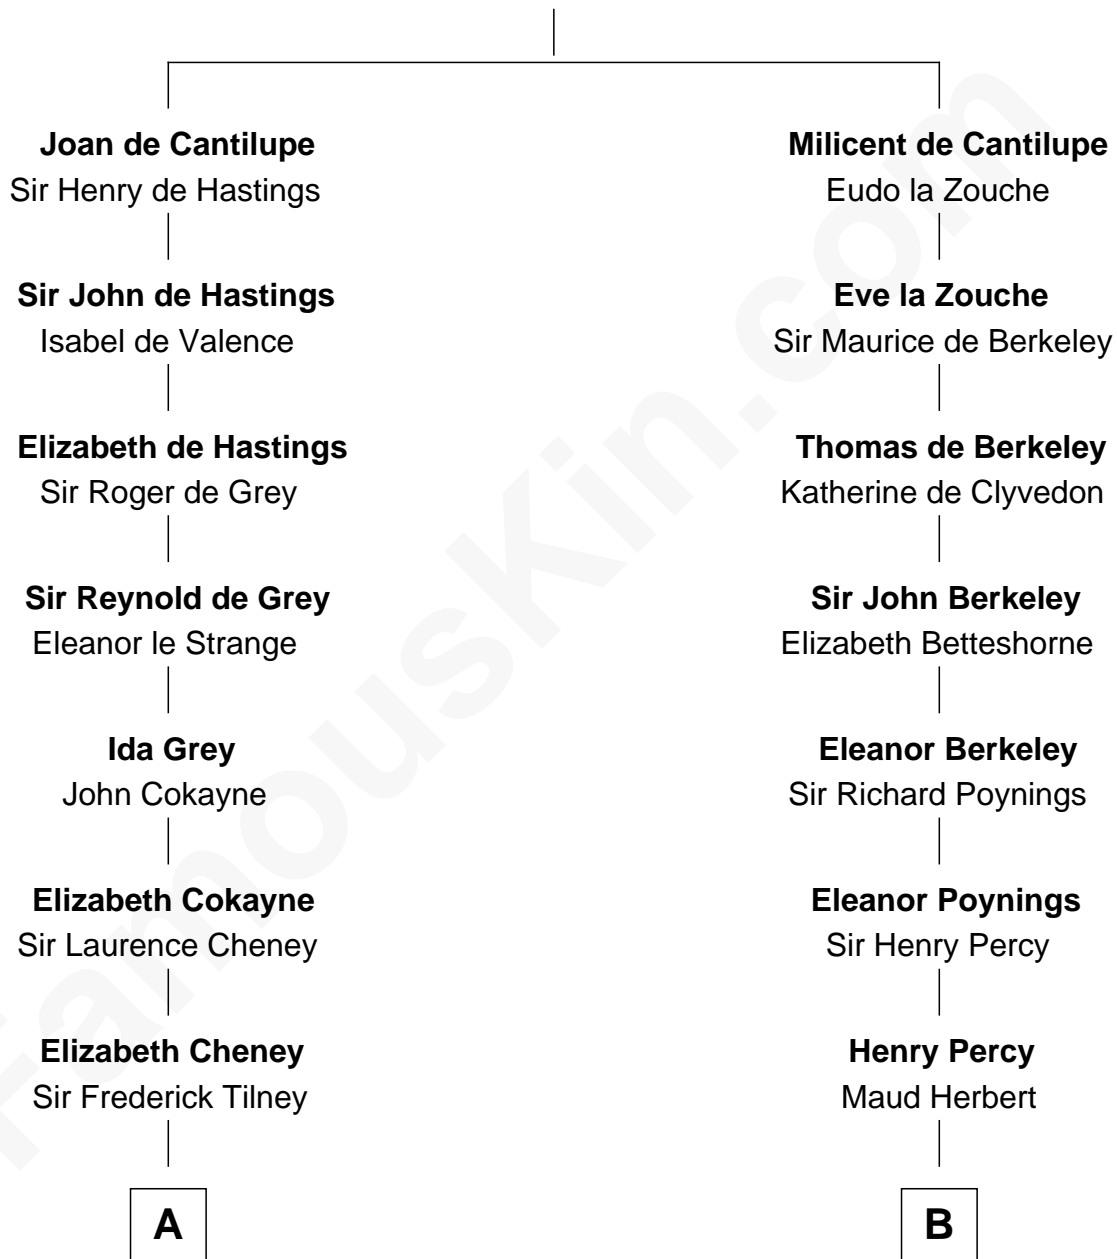

FamousKin.com Relationship Chart of

Anne Boleyn

2nd Wife of King Henry VIII

9th cousin 7 times removed of

John Carroll

Founder of Georgetown University

Sir William de Cantilupe

Eve de Braiose

A

Elizabeth Tilney
Sir Thomas Howard

Elizabeth Howard
Thomas Boleyn

Anne Boleyn
Wife of King Henry VIII

B

Eleanor Percy
Edward Stafford

Mary Stafford
George Neville

Ursula Neville
Sir Warham St. Leger

Anne St. Leger
Thomas Digges

Sir Dudley Digges
Mary Kempe

Edward Digges
Elizabeth Page

William Digges
Elizabeth Sewall

Anne Digges
Henry Darnall

Eleanor Darnall
Daniel Carroll

John Carroll
Founder, Georgetown University