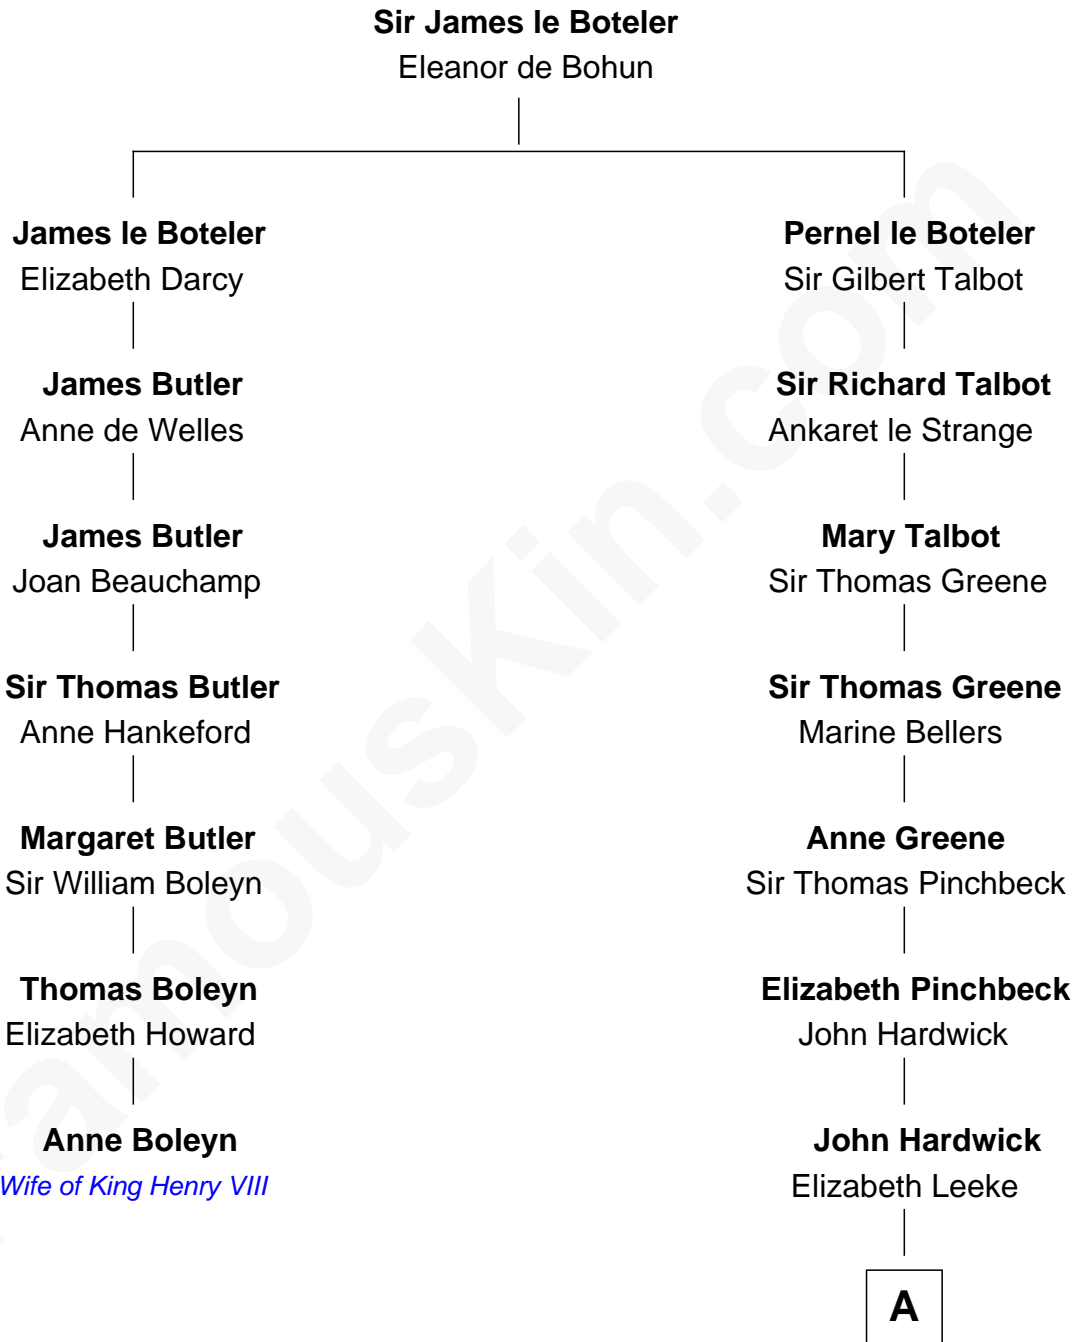

FamousKin.com Relationship Chart of

Anne Boleyn

2nd Wife of King Henry VIII

6th cousin 8 times removed of

John Carroll

Founder of Georgetown University

A

Elizabeth Hardwick
Sir William Cavendish

Henry Cavendish

Anne Cavendish
Vincent Lowe

Jane Lowe
Col. Henry Sewall

Elizabeth Sewall
William Digges

Anne Digges
Henry Darnall

Eleanor Darnall
Daniel Carroll

John Carroll

Founder, Georgetown University