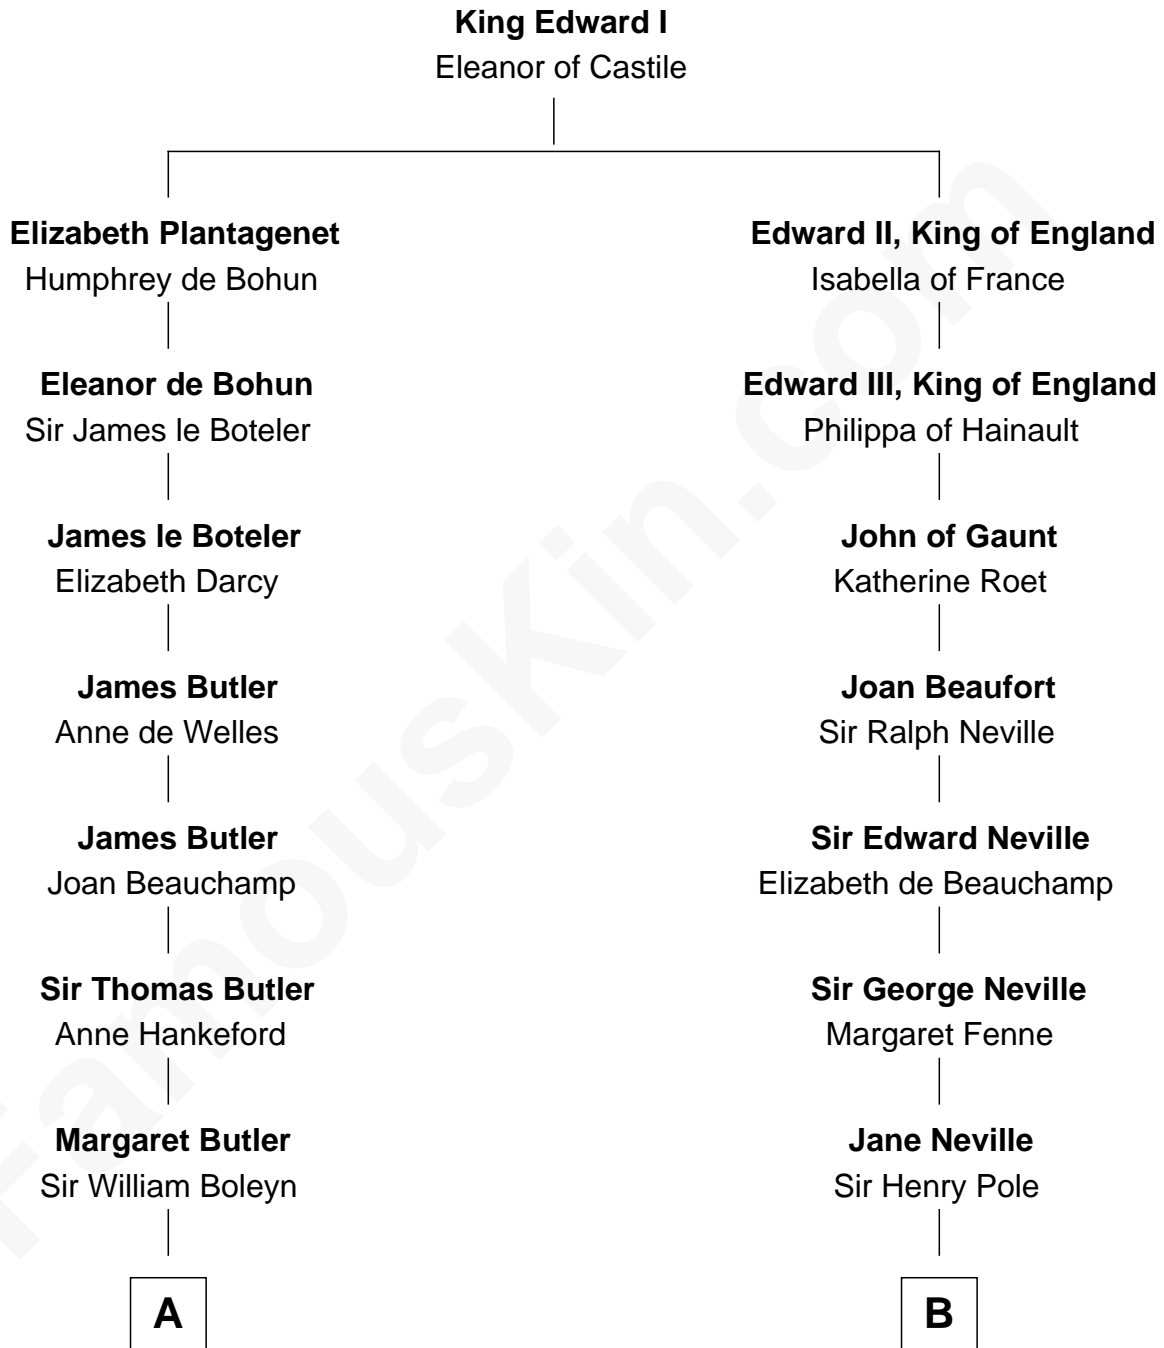

FamousKin.com Relationship Chart of

Anne Boleyn

2nd Wife of King Henry VIII

8th cousin 9 times removed of

Lewis Carroll

Author of Alice in Wonderland

A

Thomas Boleyn
Elizabeth Howard

Anne Boleyn
Wife of King Henry VIII

B

Katherine Pole
Sir Francis Hastings

George Hastings
Dorothy Port

Francis Hastings
Sarah Harington

Catherine Hastings
Philip Stanhope

Sarah Stanhope
Sir Richard de Hoghton