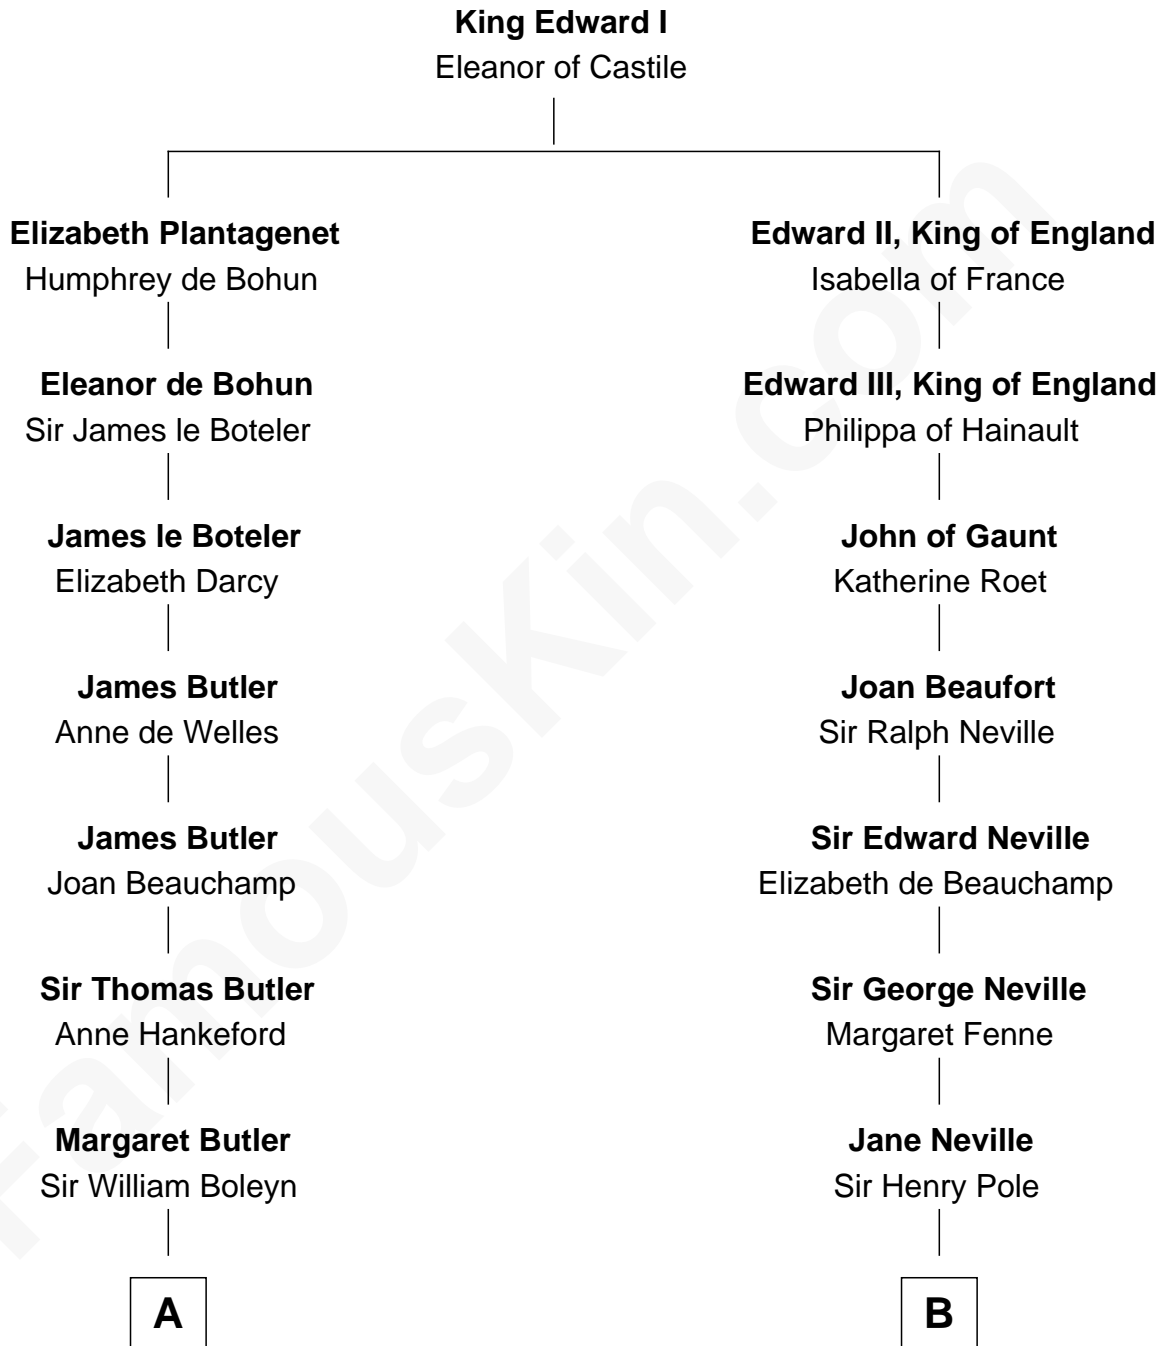

FamousKin.com Relationship Chart of

Anne Boleyn

2nd Wife of King Henry VIII

8th cousin 10 times removed of

E. M. Forster

English Novelist

C

Edward Morgan Llewellyn Forster

Alice Clara Whichelo

E. M. Forster

English Novelist

FamousKin.com