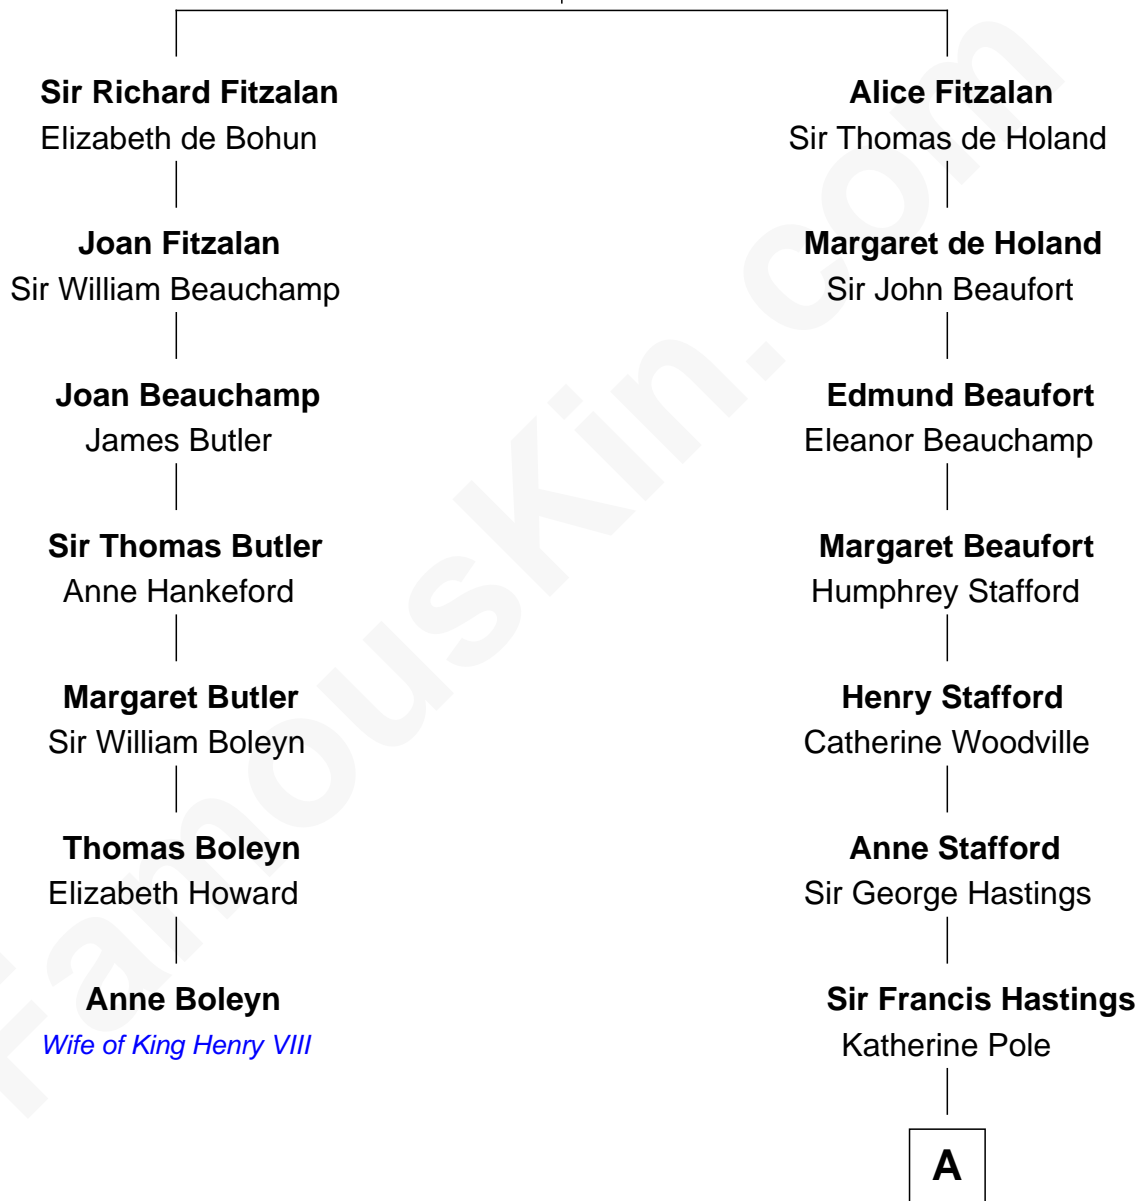

FamousKin.com Relationship Chart of

Anne Boleyn

2nd Wife of King Henry VIII

6th cousin 11 times removed of

E. M. Forster

English Novelist

Richard Fitzalan
Eleanor Plantagenet

A

George Hastings

Dorothy Port

Francis Hastings

Sarah Harington

Catherine Hastings

Philip Stanhope

Sarah Stanhope

Sir Richard de Hoghton

Sir Charles Hoghton

Mary Skeffington

Mary Hoghton

Samuel Watson

Lucy Watson

John Thornton

Henry Thornton

Marianne Sykes