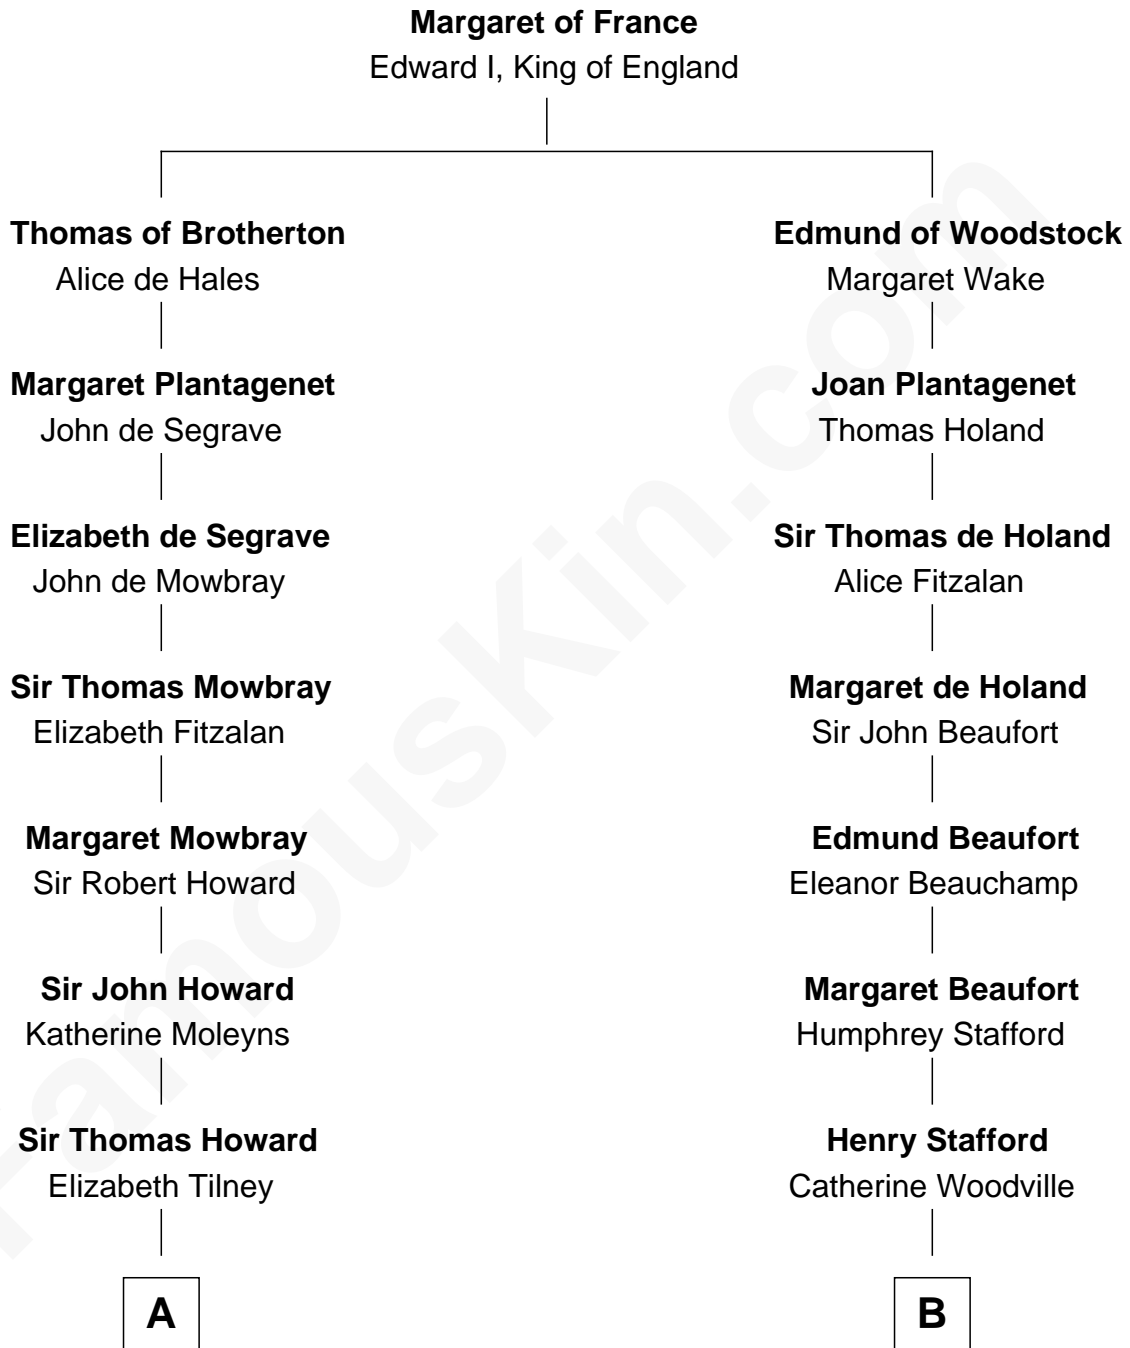

# FamousKin.com Relationship Chart of

**Anne Boleyn**

*2nd Wife of King Henry VIII*

8th cousin 11 times removed of

**E. M. Forster**

*English Novelist*

**C**

**Laura Thornton**

Charles Forster

**Edward Morgan Llewellyn Forster**

Alice Clara Whichelo

**E. M. Forster**

*English Novelist*

FamousKin.com