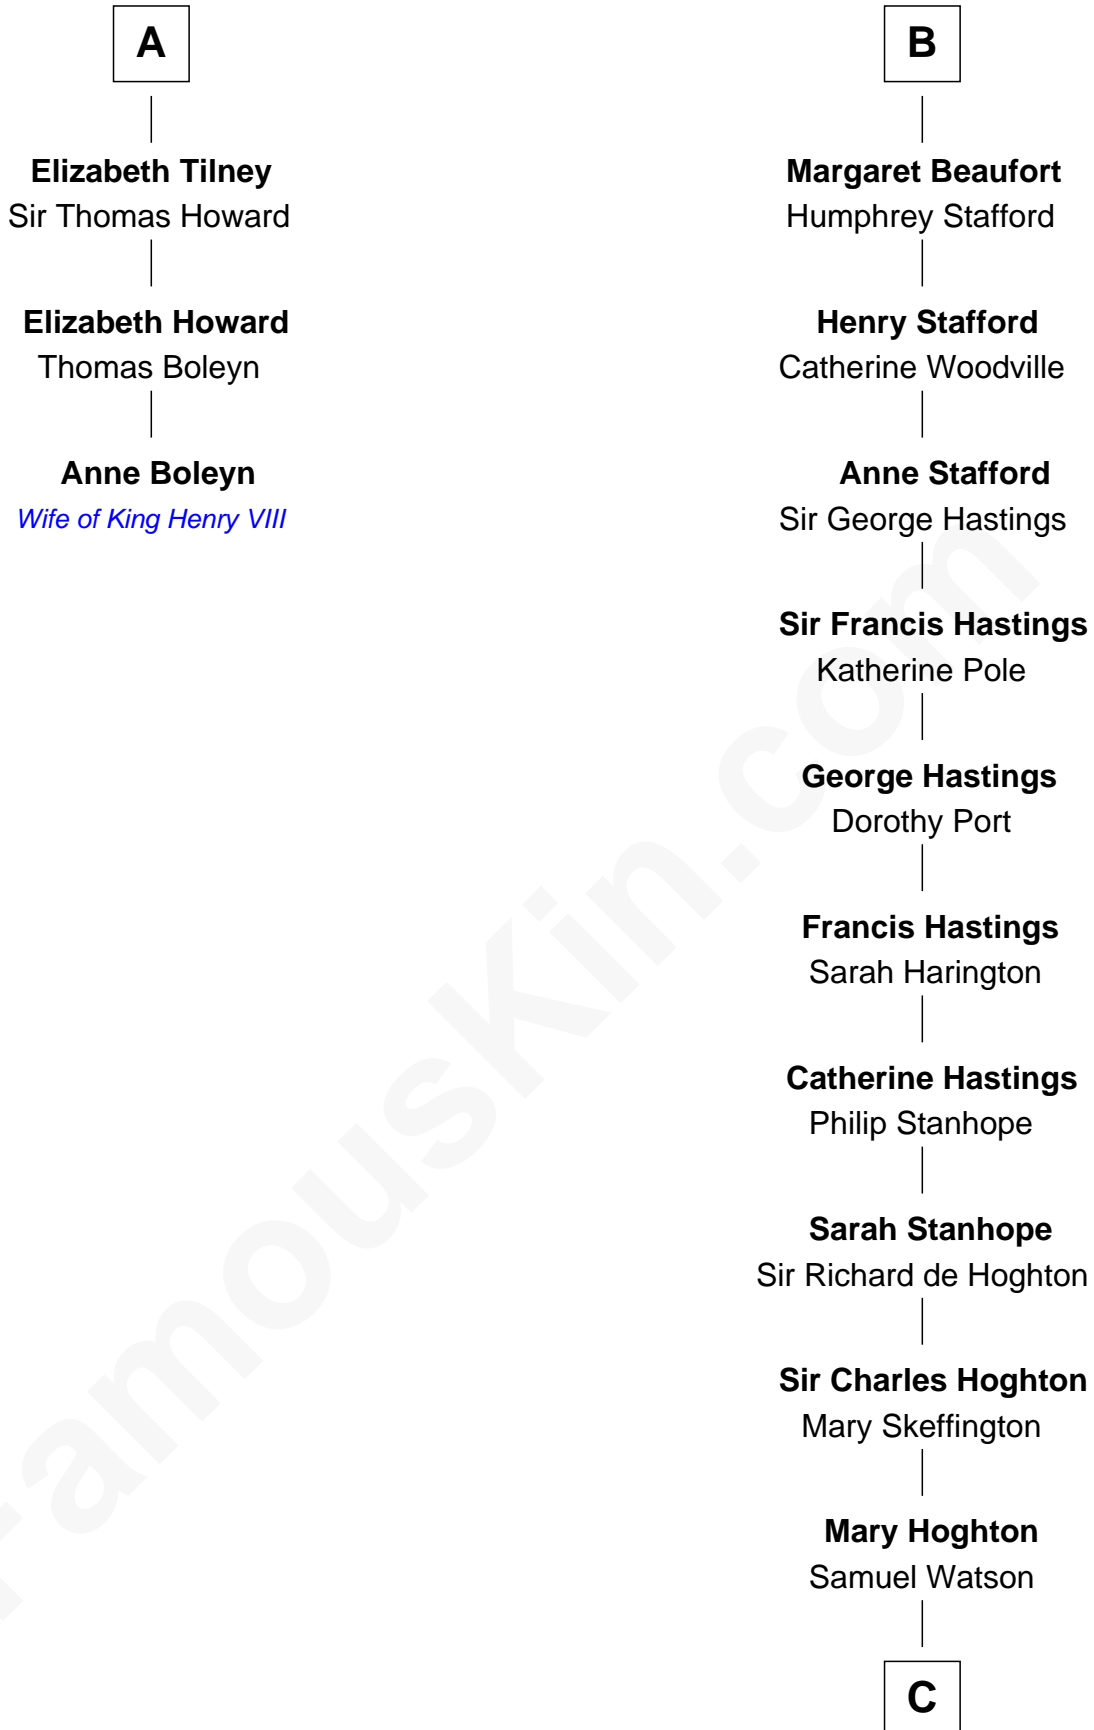

# FamousKin.com Relationship Chart of

**Anne Boleyn**

*2nd Wife of King Henry VIII*

9th cousin 12 times removed of

**E. M. Forster**

*English Novelist*

**Sir William de Cantilupe**

Eve de Braiose

**C**

**Lucy Watson**

John Thornton

**Henry Thornton**

Marianne Sykes

**Laura Thornton**

Charles Forster

**Edward Morgan Llewellyn Forster**

Alice Clara Whichelo

**E. M. Forster**

*English Novelist*

FamousKin.com