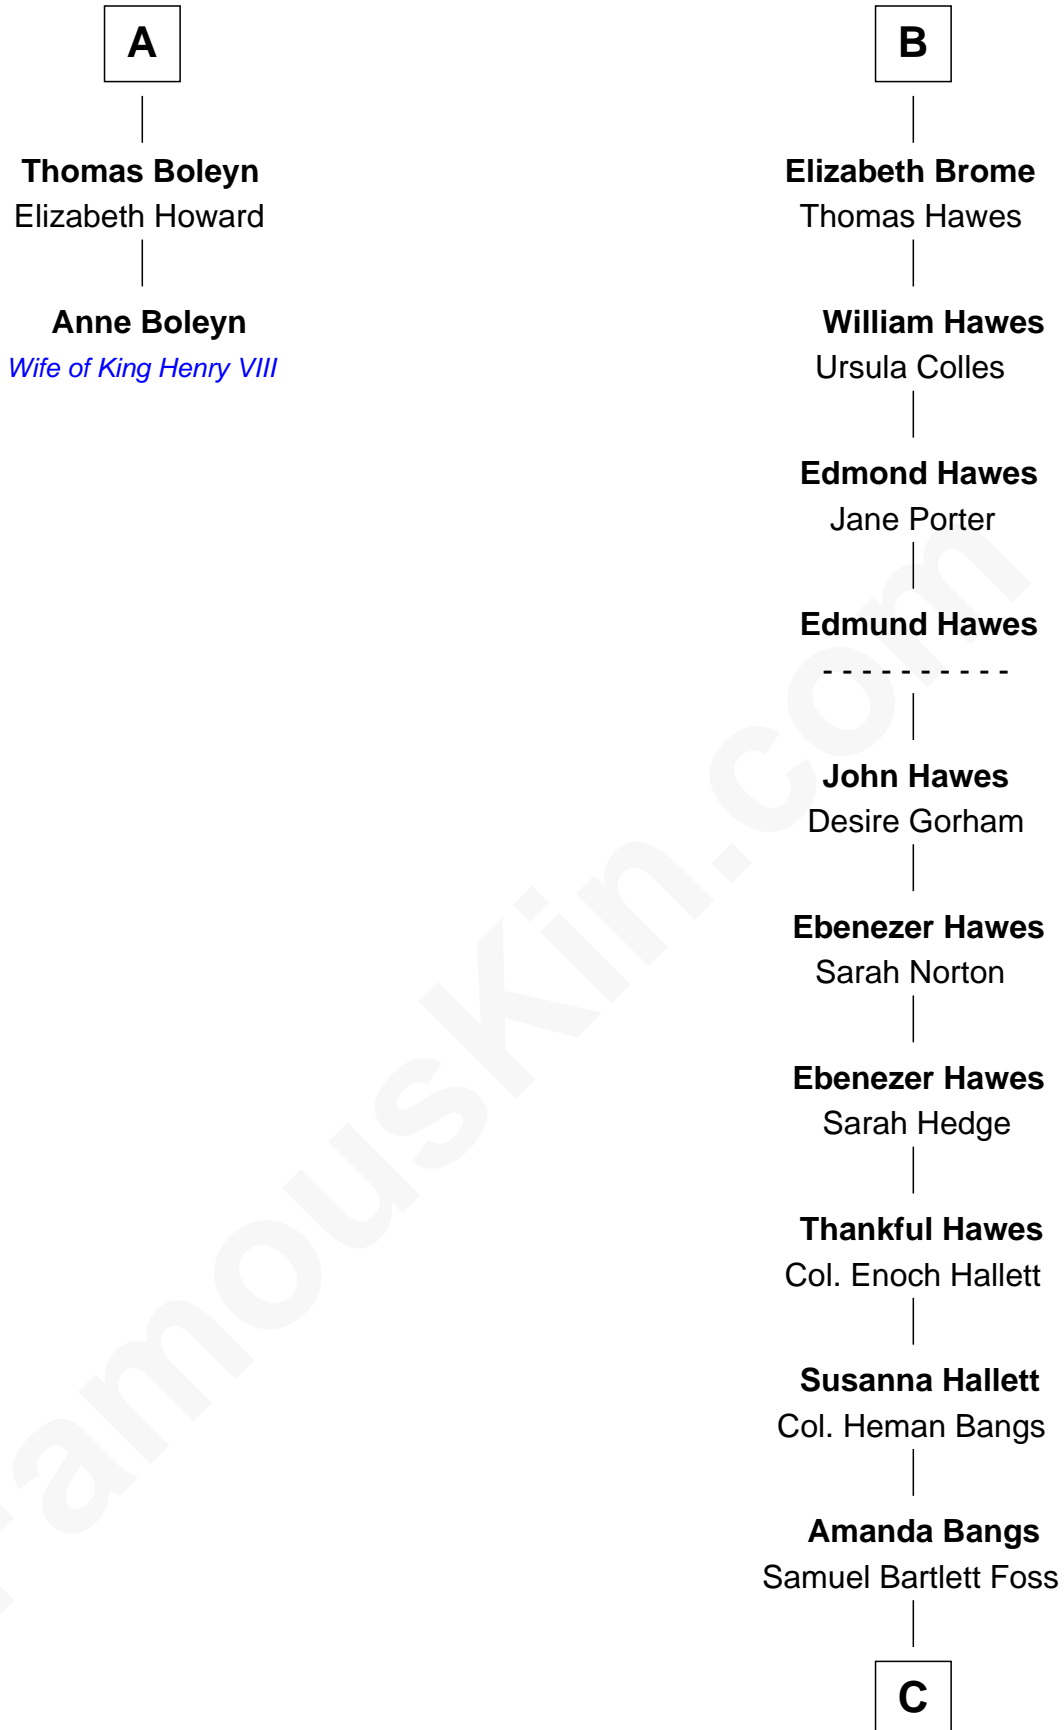

FamousKin.com Relationship Chart of

Anne Boleyn

2nd Wife of King Henry VIII

8th cousin 10 times removed of

Eugene Foss

45th Governor of Massachusetts

Sir Robert de Ros

Isabel de Aubeney

C

George Edmund Foss

Marcia Cordelia Noble

Eugene Foss

45th Governor of Massachusetts

FamousKin.com