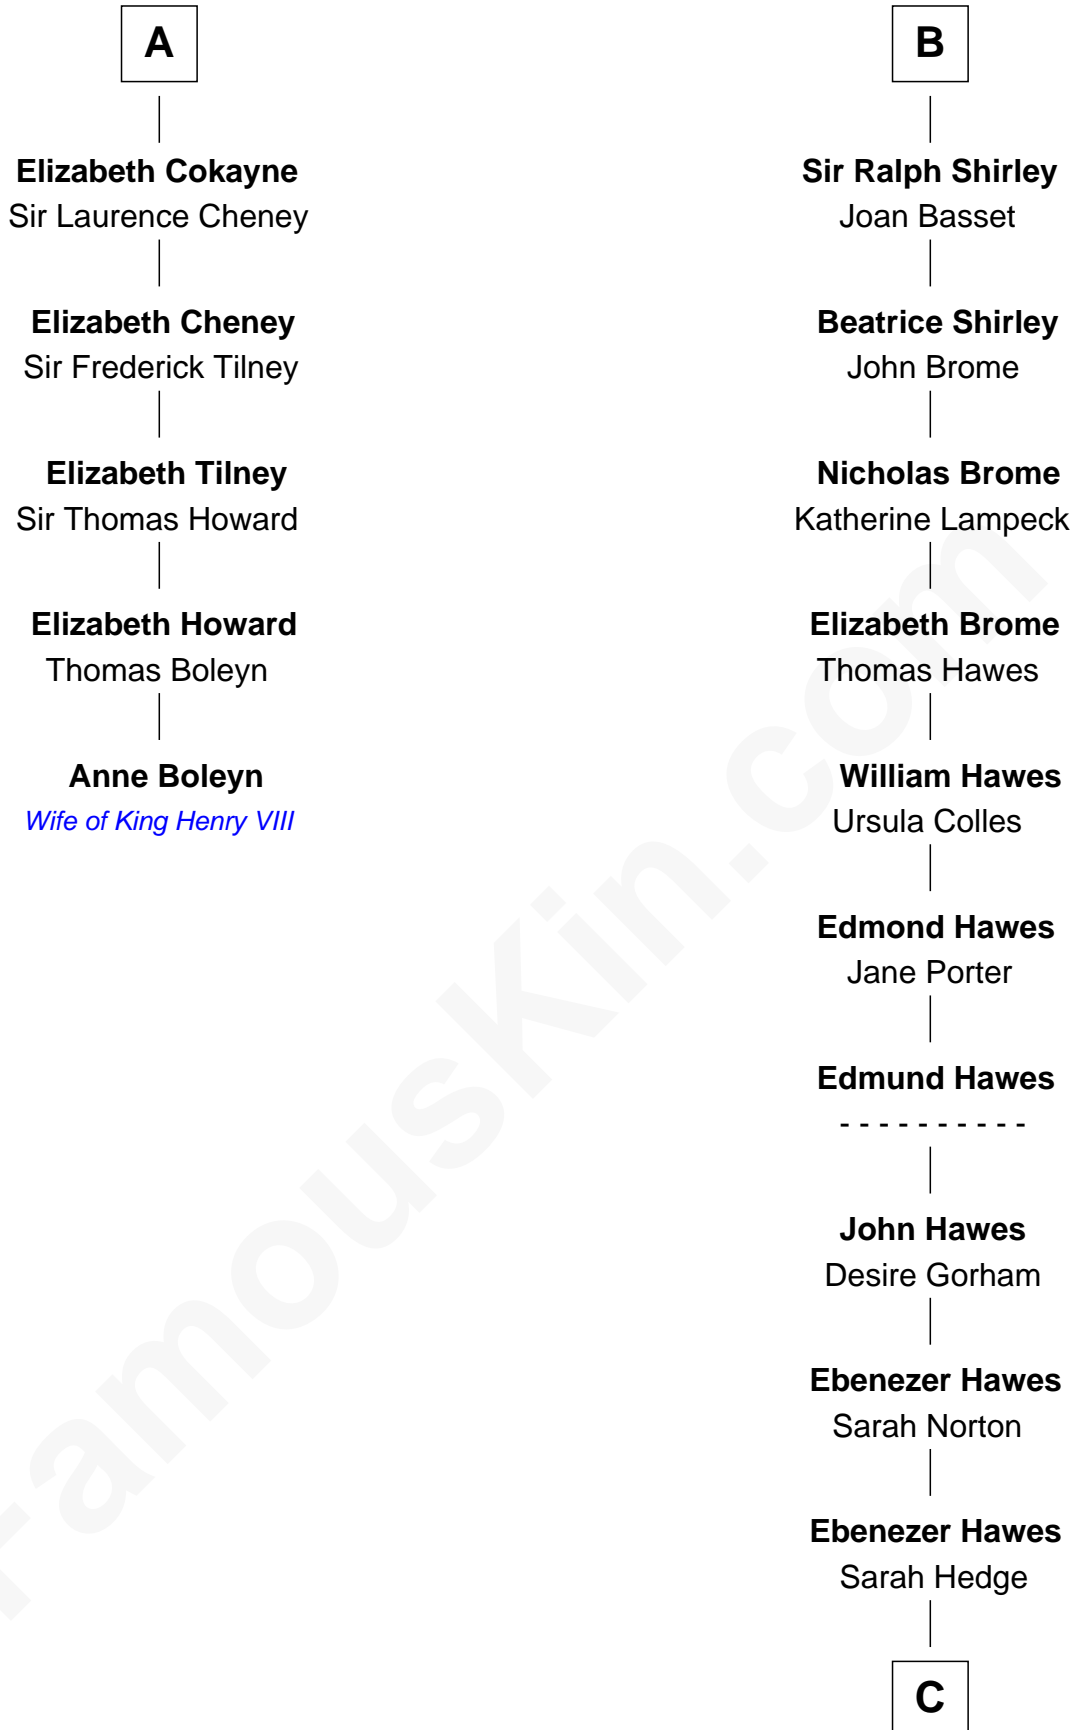

FamousKin.com Relationship Chart of

Anne Boleyn

2nd Wife of King Henry VIII

11th cousin 10 times removed of

Eugene Foss

45th Governor of Massachusetts

Sir William Longespee

Ela of Salisbury

C

Thankful Hawes
Col. Enoch Hallett

Susanna Hallett
Col. Heman Bangs

Amanda Bangs
Samuel Bartlett Foss

George Edmund Foss
Marcia Cordelia Noble

Eugene Foss
45th Governor of Massachusetts