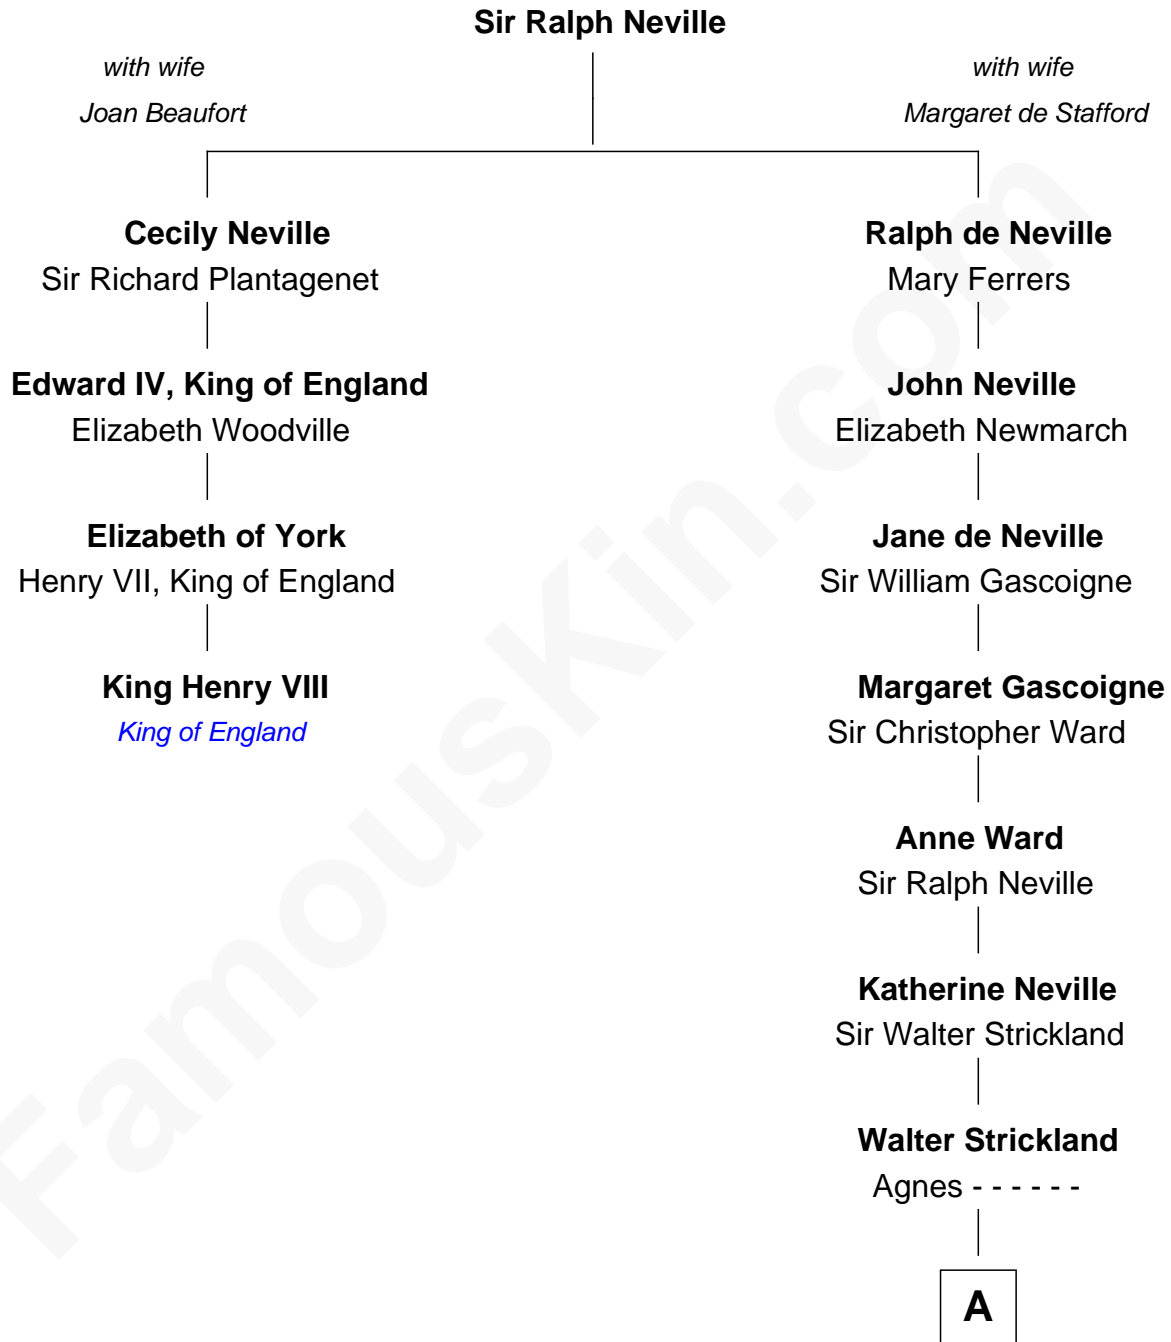

FamousKin.com

Relationship Chart of

King Henry VIII

King of England

3rd cousin 17 times removed of

Mickey Rourke
Movie Actor

A

Ellen Strickland

John Carleton

Walter Carleton

Jane Gibbon

Edward Carleton

Ellen Newton

John Carleton

Hannah Jewett

Thomas Carleton

Elizabeth Hazeltine

George Carleton

Mary Hale

Oliver Carleton

Emma Washer

Oliver Carleton

Mary Farnum

Joseph Farnum Carleton