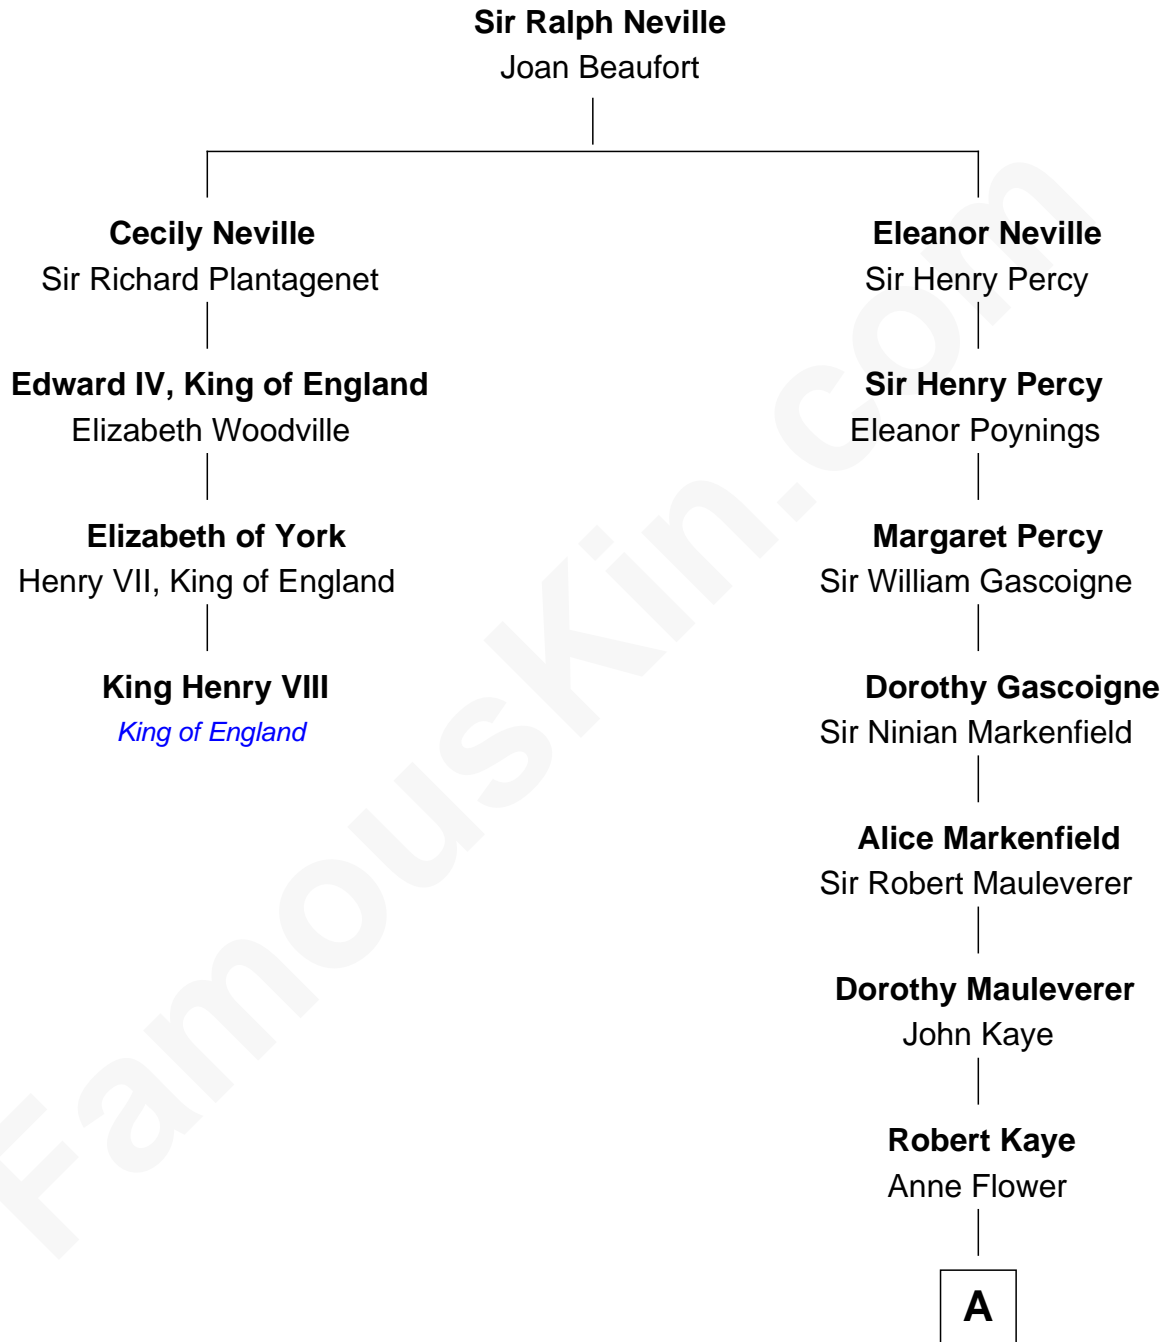

FamousKin.com

Relationship Chart of

King Henry VIII

King of England

3rd cousin 16 times removed of

Story Musgrave
NASA Astronaut

A

Grace Kaye

Sarah Frances Loring

Edward Gray

Elizabeth Gray Story

B

B

Marguerite Gray
John Butler Swann

Marguerite Swann
Percy Musgrave

Story Musgrave
NASA Astronaut