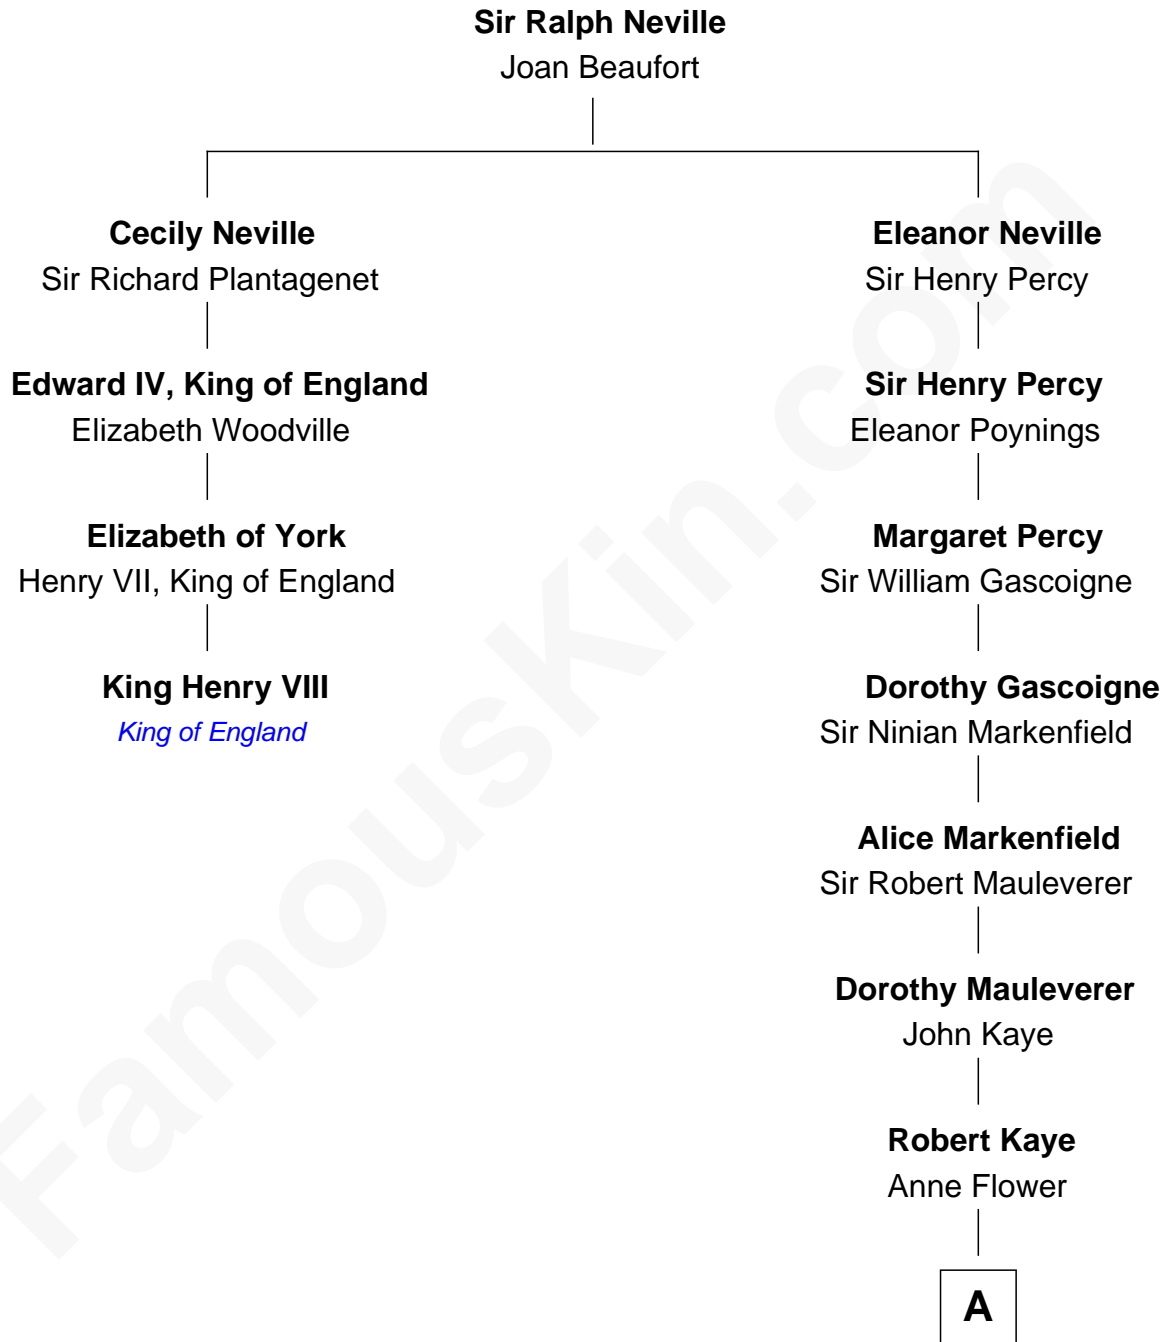

FamousKin.com

Relationship Chart of

King Henry VIII

King of England

3rd cousin 12 times removed of

Horace Gray
U.S. Supreme Court Justice

A

—
Grace Kaye

Richard Saltonstall

—
Richard Saltonstall

Muriel Gurdon

—
Nathaniel Saltonstall

Elizabeth Ward

—
Elizabeth Saltonstall

Rev. Rowland Cotton

—
Joanna Cotton