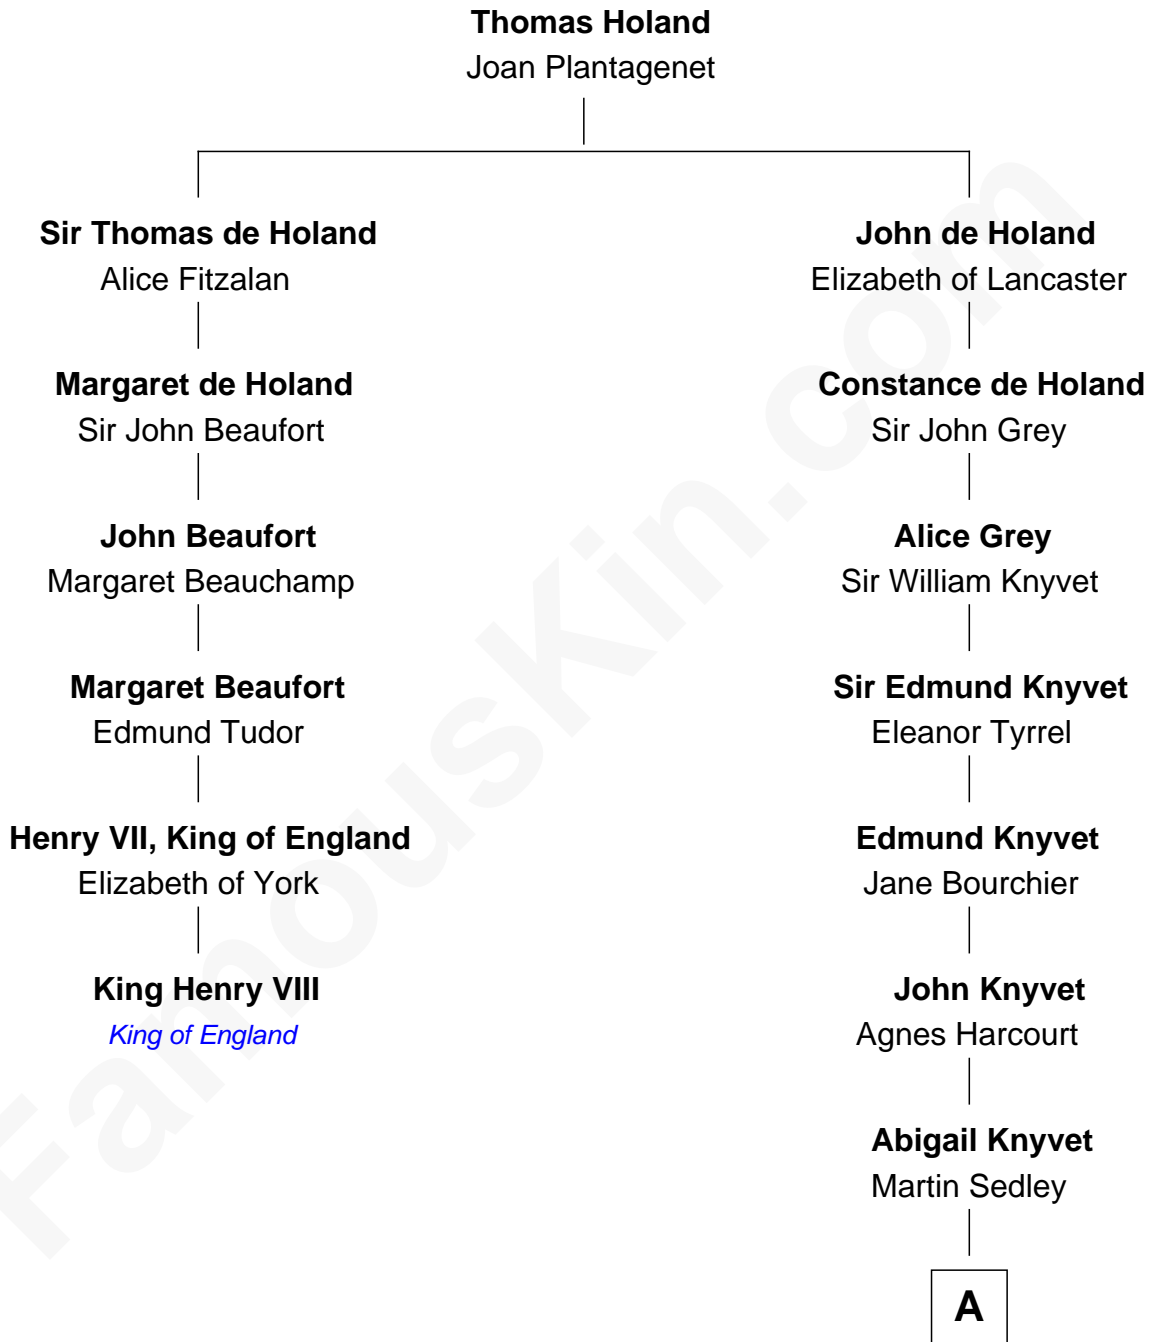

## Relationship Chart of

### King Henry VIII

*King of England*

5th cousin 10 times removed of

### Horace Gray

*U.S. Supreme Court Justice*

**A**

**Muriel Sedley**  
Brampton Gurdon

**Muriel Gurdon**  
Richard Saltonstall

**Nathaniel Saltonstall**  
Elizabeth Ward

**Elizabeth Saltonstall**  
Rev. Rowland Cotton