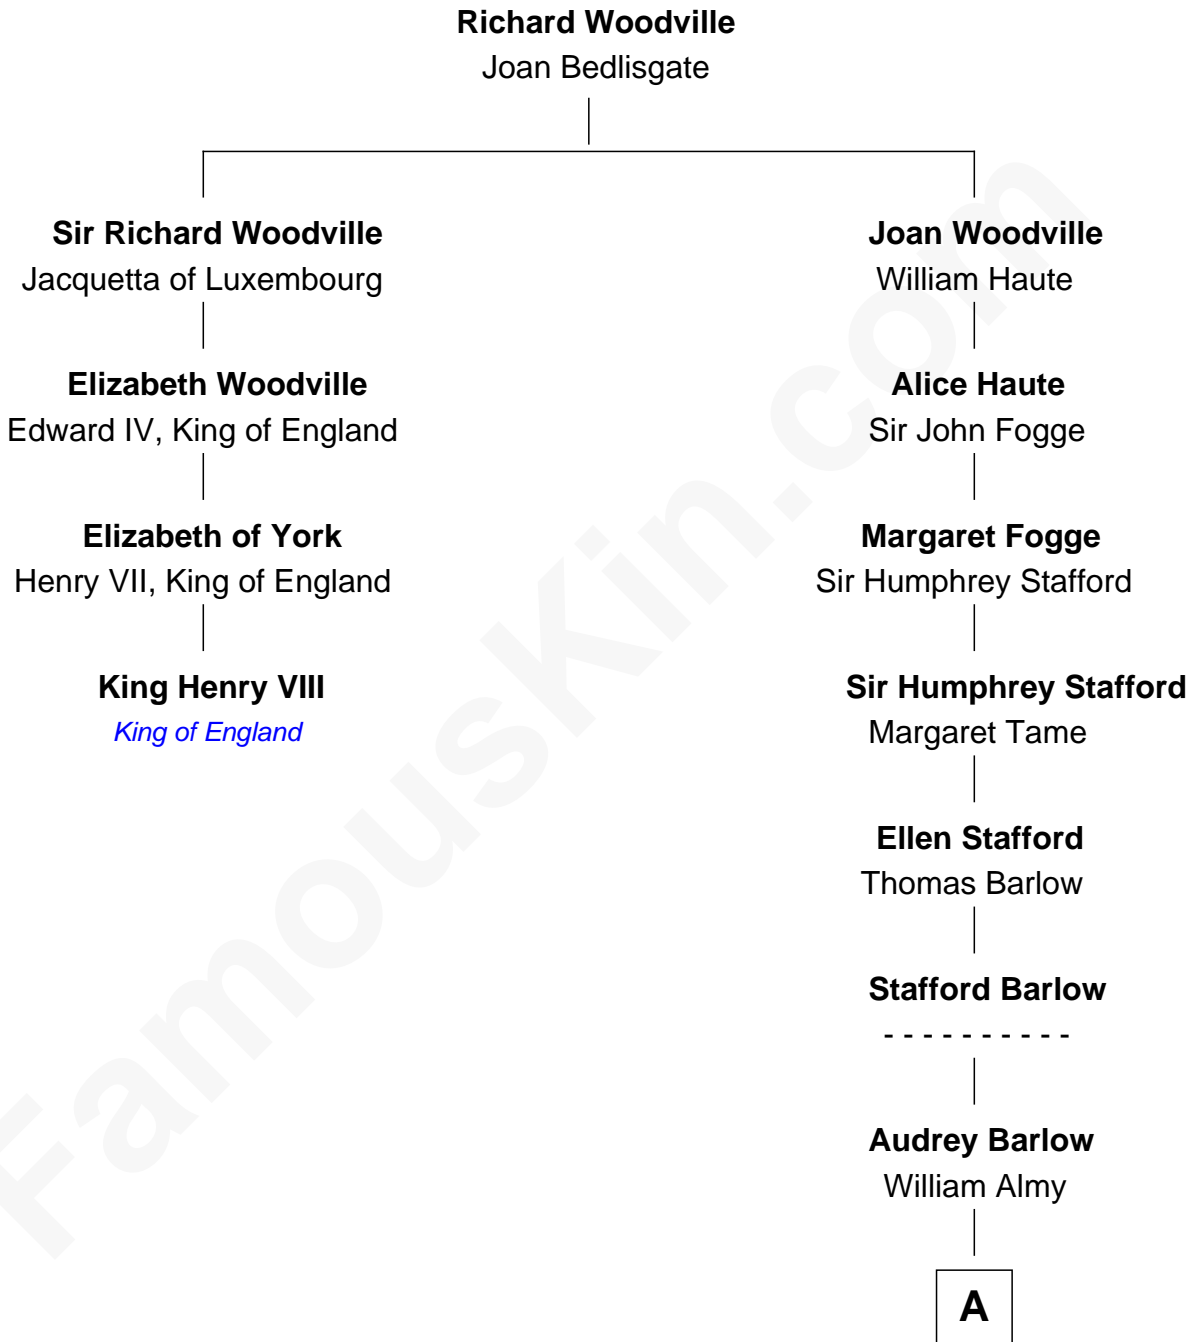

FamousKin.com

Relationship Chart of

King Henry VIII

King of England

3rd cousin 15 times removed of

Linda Hunt
TV and Movie Actress

A

Annis Almy

John Greene

Deborah Greene

William Torrey

Joseph Torrey

Elizabeth Symmes

Mary Torrey

Samuel Kingman

Rachel Kingman