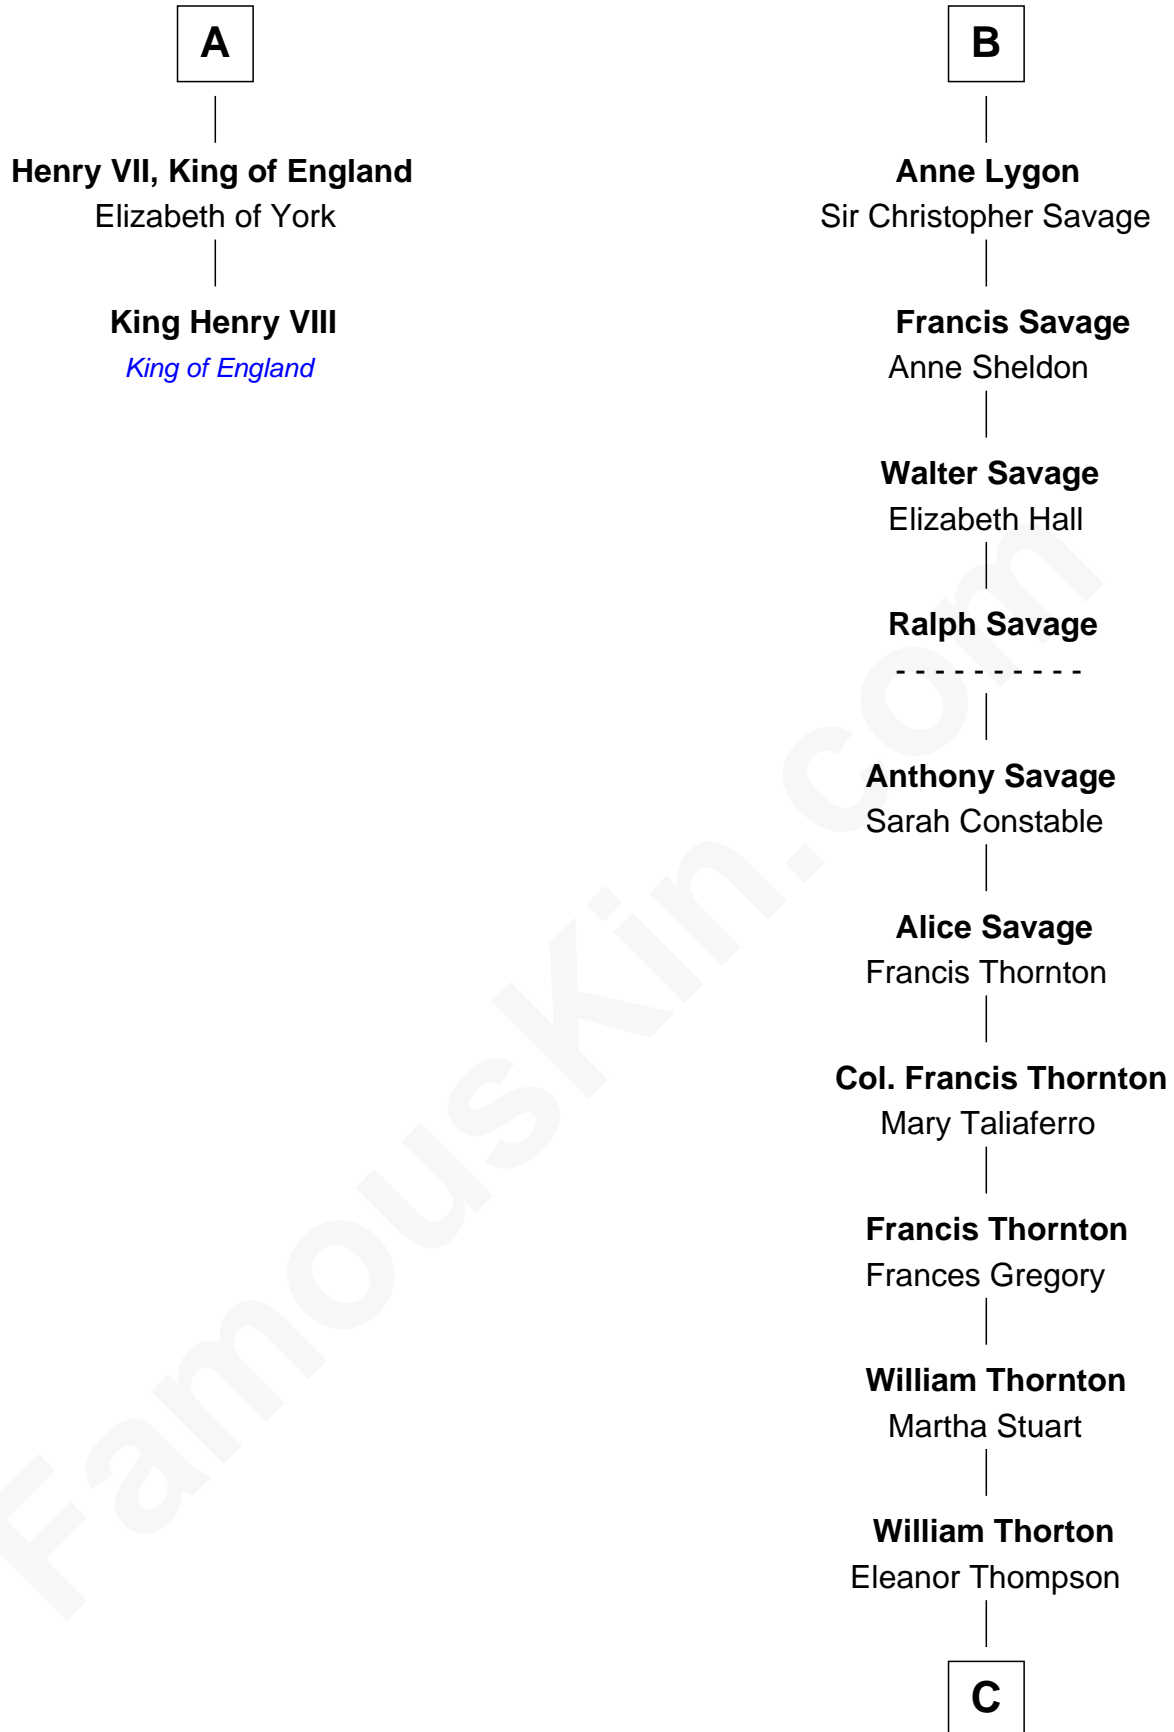

FamousKin.com
Relationship Chart of
King Henry VIII
King of England

8th cousin 12 times removed of
General George S. Patton
U.S. Army - World War II

C

—
Susanna Thompson Thorton

Andrew Glassell

—
Susan Thornton Glassell