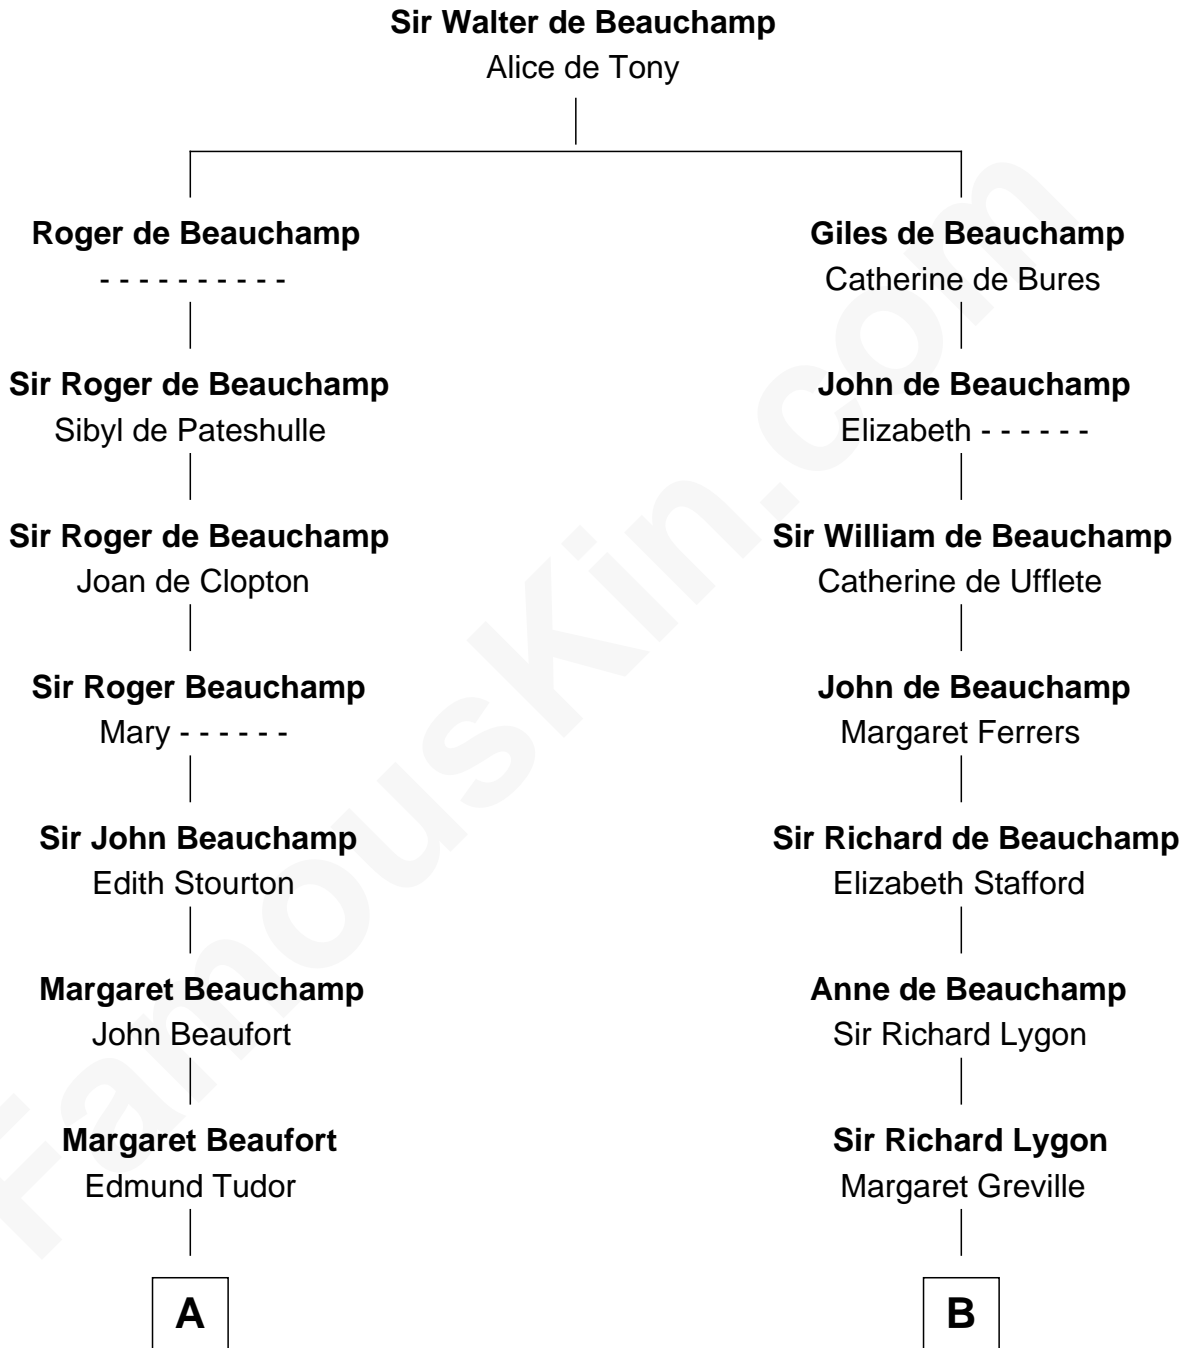

FamousKin.com
Relationship Chart of
King Henry VIII
King of England

8th cousin 12 times removed of
General George S. Patton
U.S. Army - World War II

C

—
Susanna Thompson Thorton

Andrew Glassell

—
Susan Thornton Glassell

George Smith Patton

—
George Smith Patton

Ruth Wilson

—
General George S. Patton

U.S. Army - World War II

FamousKin.com