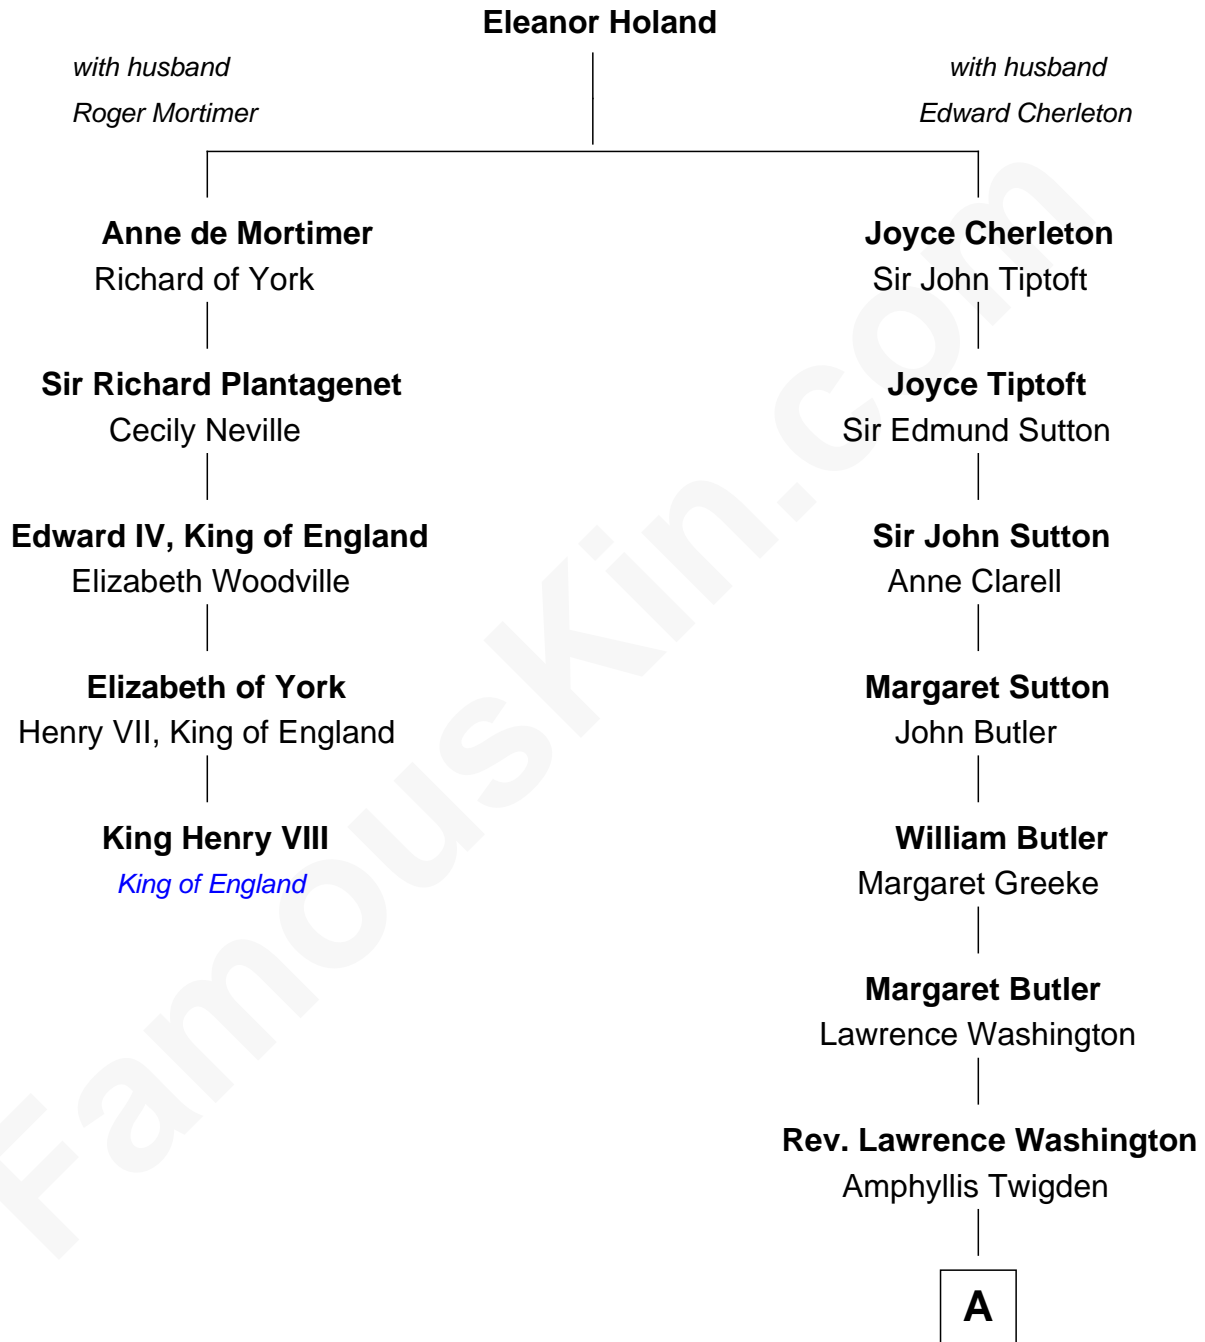

FamousKin.com

Relationship Chart of

King Henry VIII

King of England

4th cousin 12 times removed of

General George S. Patton

U.S. Army - World War II

A

John Washington

Anne Pope

Lawrence Washington

Mildred Warner

Mildred Washington

Roger Gregory

Frances Gregory

Francis Thornton

William Thornton

Martha Stuart

William Thorton

Eleanor Thompson

Susanna Thompson Thorton

Andrew Glassell

Susan Thornton Glassell

George Smith Patton