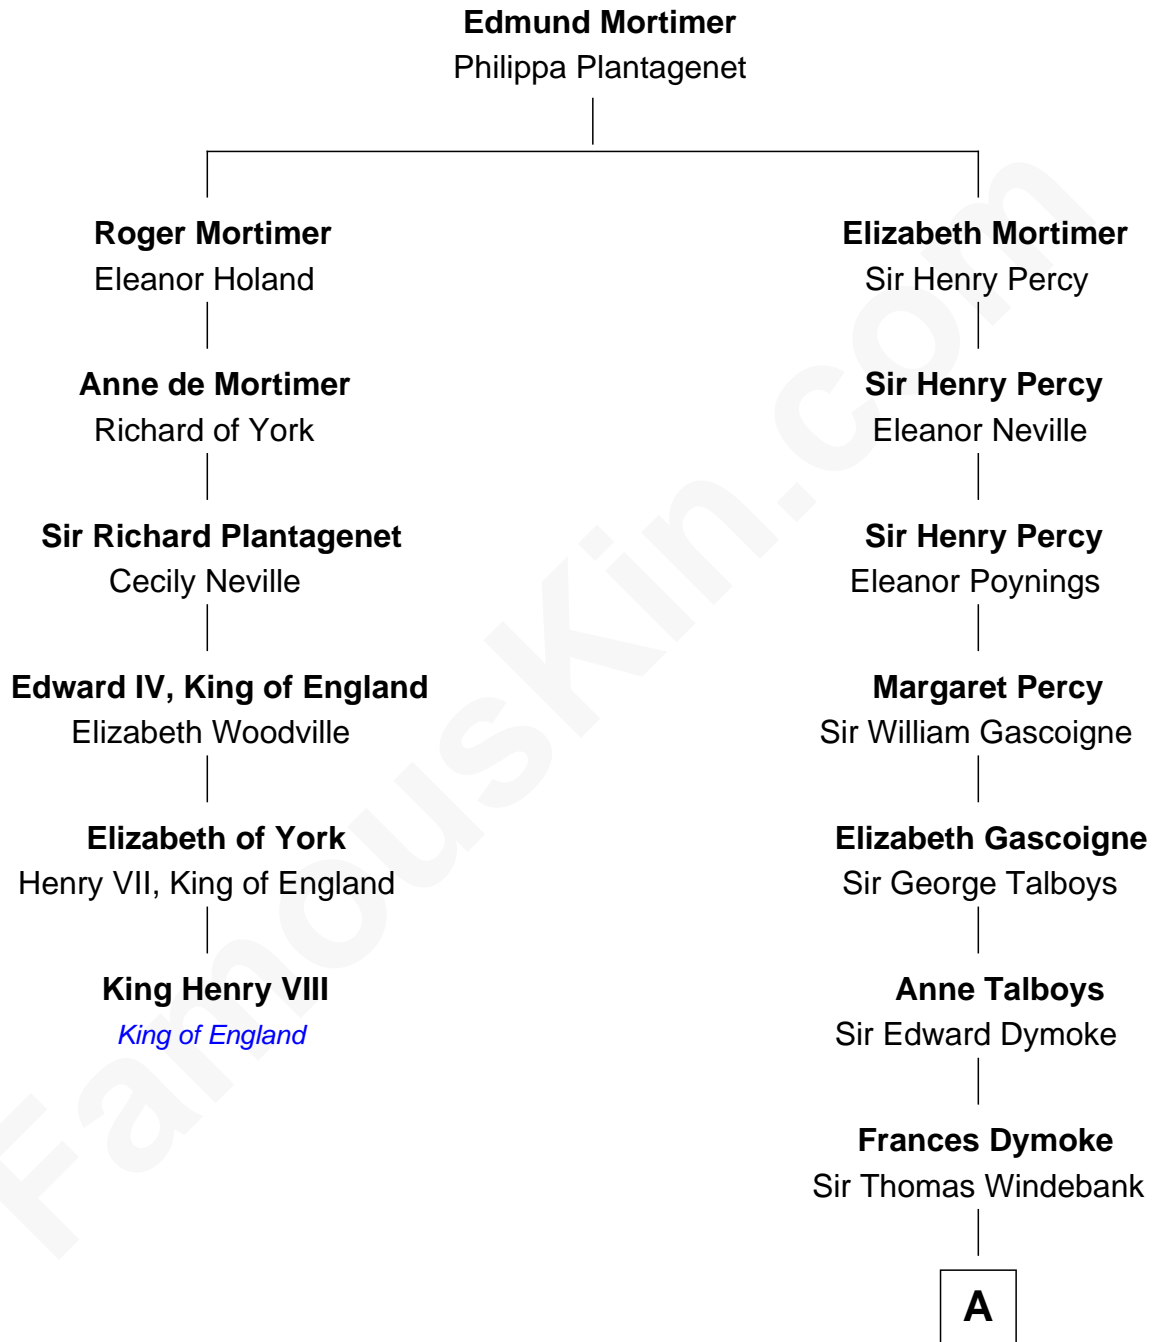

## Relationship Chart of

### King Henry VIII

*King of England*

5th cousin 12 times removed of

### General George S. Patton

*U.S. Army - World War II*

**A**

**Mildred Windebank**

Robert Reade

**Col. George Reade**

Elizabeth Martiau

**Thomas Reade**