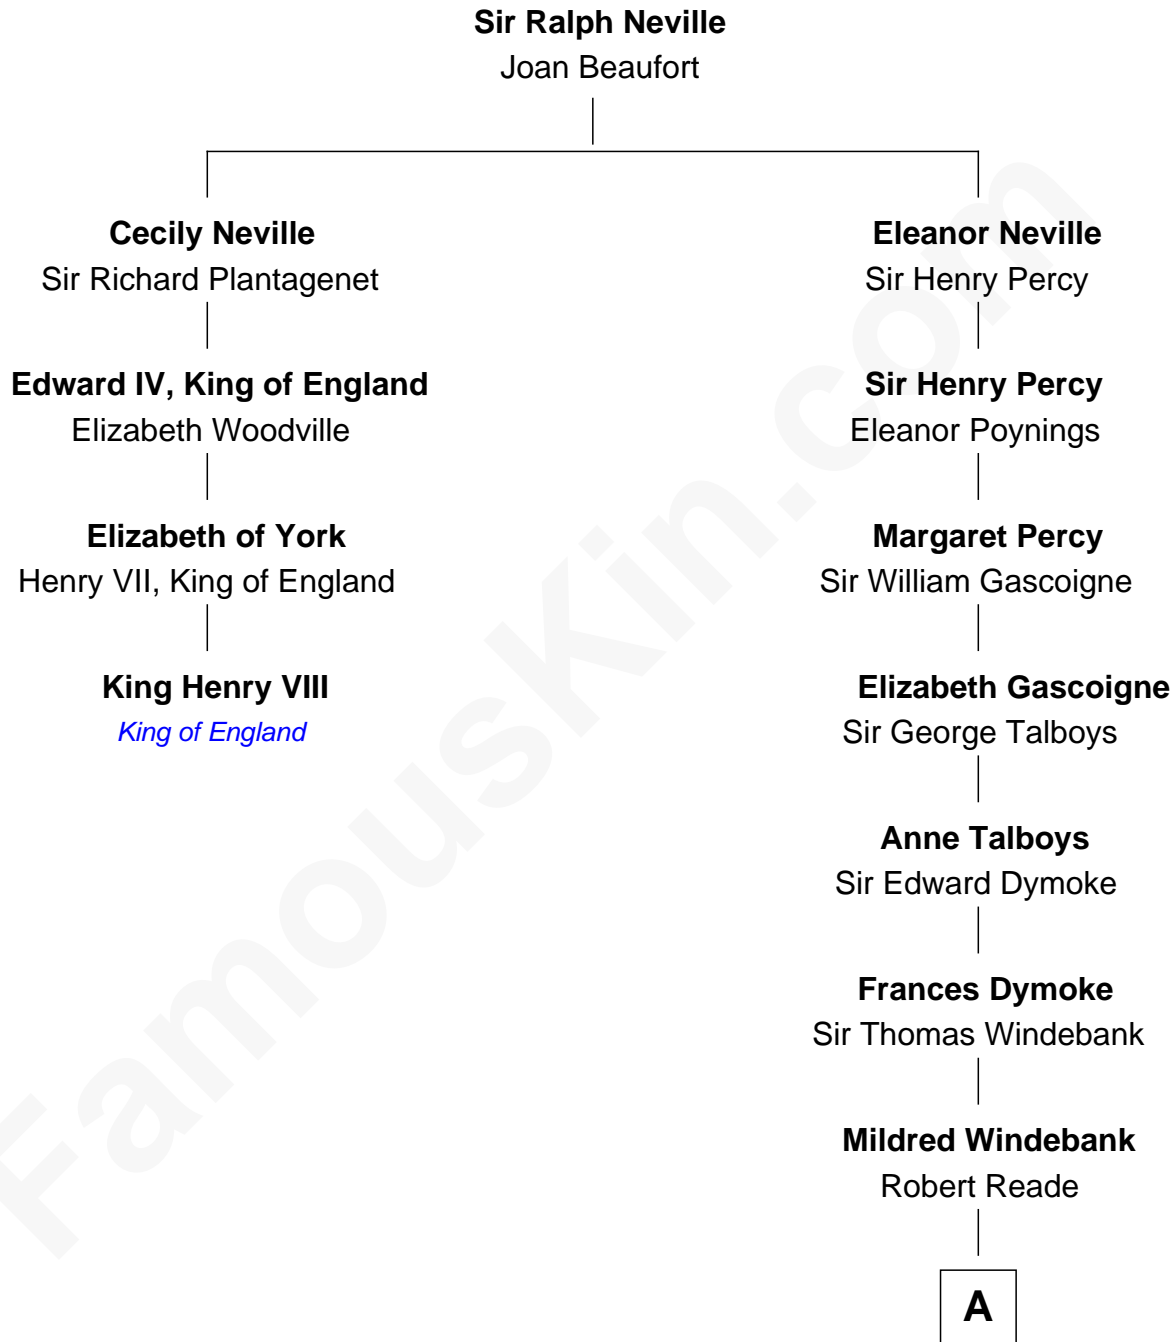

FamousKin.com

Relationship Chart of

King Henry VIII

King of England

3rd cousin 13 times removed of

General George S. Patton

U.S. Army - World War II

A

Col. George Reade

Elizabeth Martiau

Thomas Reade

Lucy Gwynne

Mildred Reade

Philip Rootes

Elizabeth Rootes

Rev. John Thompson

Philip Rootes Thompson

Anna Davenport

Eleanor Thompson

William Thorton

Susanna Thompson Thorton

Andrew Glassell

Susan Thornton Glassell

George Smith Patton