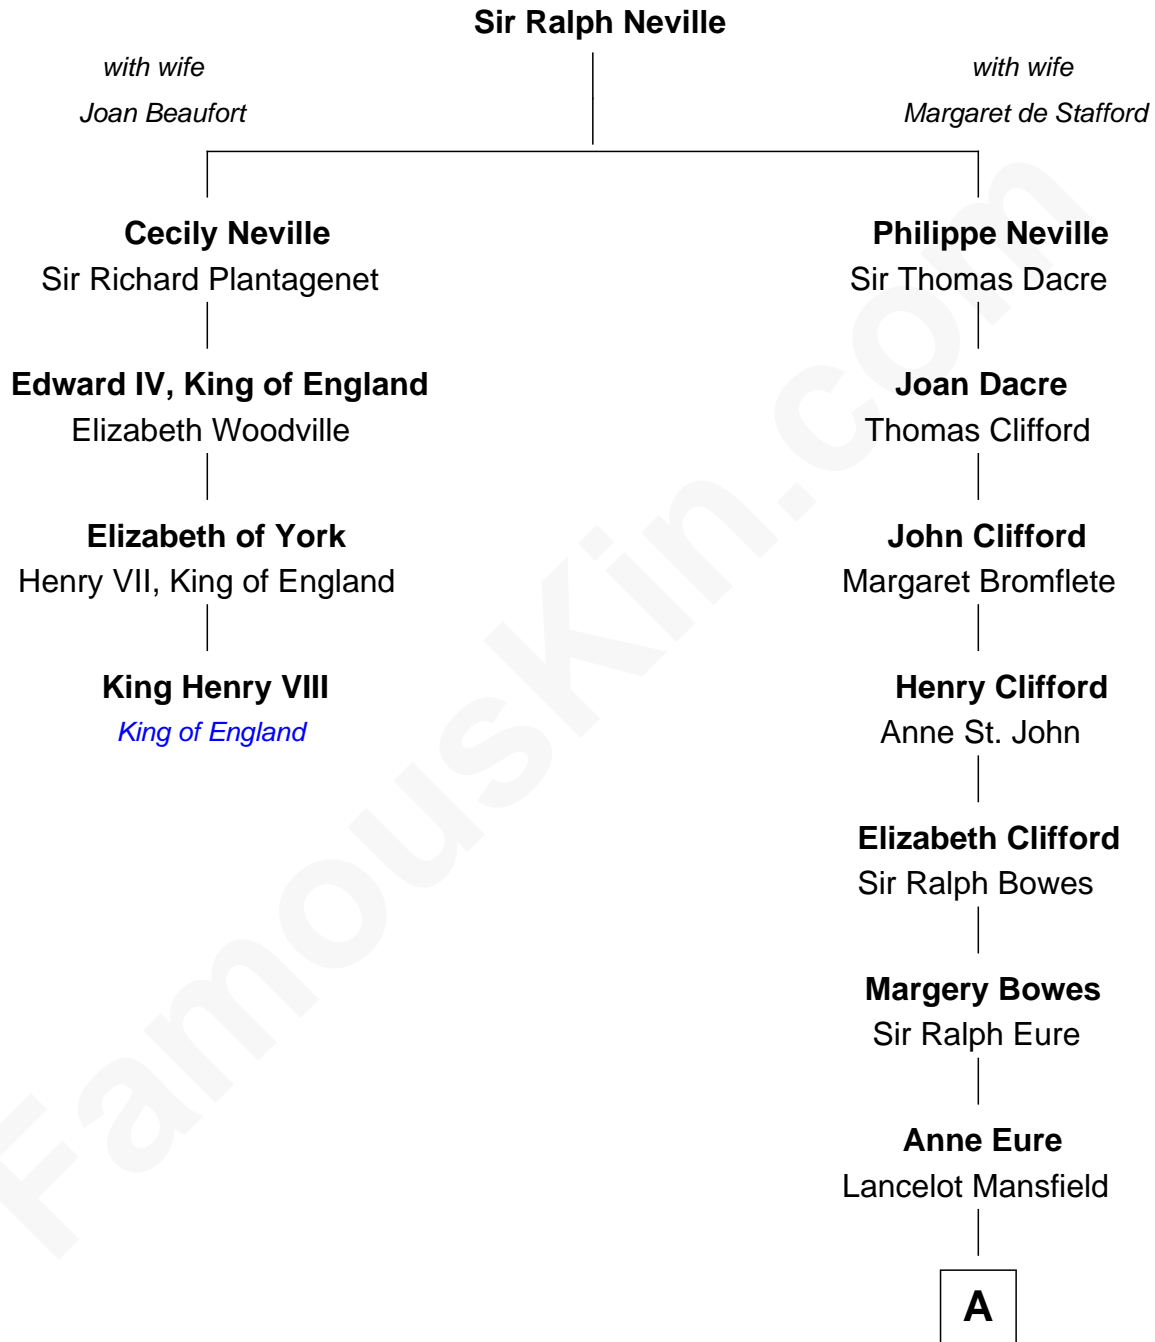

FamousKin.com
Relationship Chart of
King Henry VIII
King of England

3rd cousin 15 times removed of
Elizabeth Montgomery
TV Actress - "Bewitched"

A

John Mansfield
Elizabeth - - - - -

Elizabeth Mansfield
Rev. John Wilson

Mary Wilson
Rev. Samuel Danforth

Rev. Samuel Danforth
Hannah Allen

Mary Danforth
Jacob Barney

John Barney
Sarah Luther

Benjamin Barney
Elizabeth Ackley

Nathan Barney
Hannah Carey

Nathan Barney
Mary A. Deverell