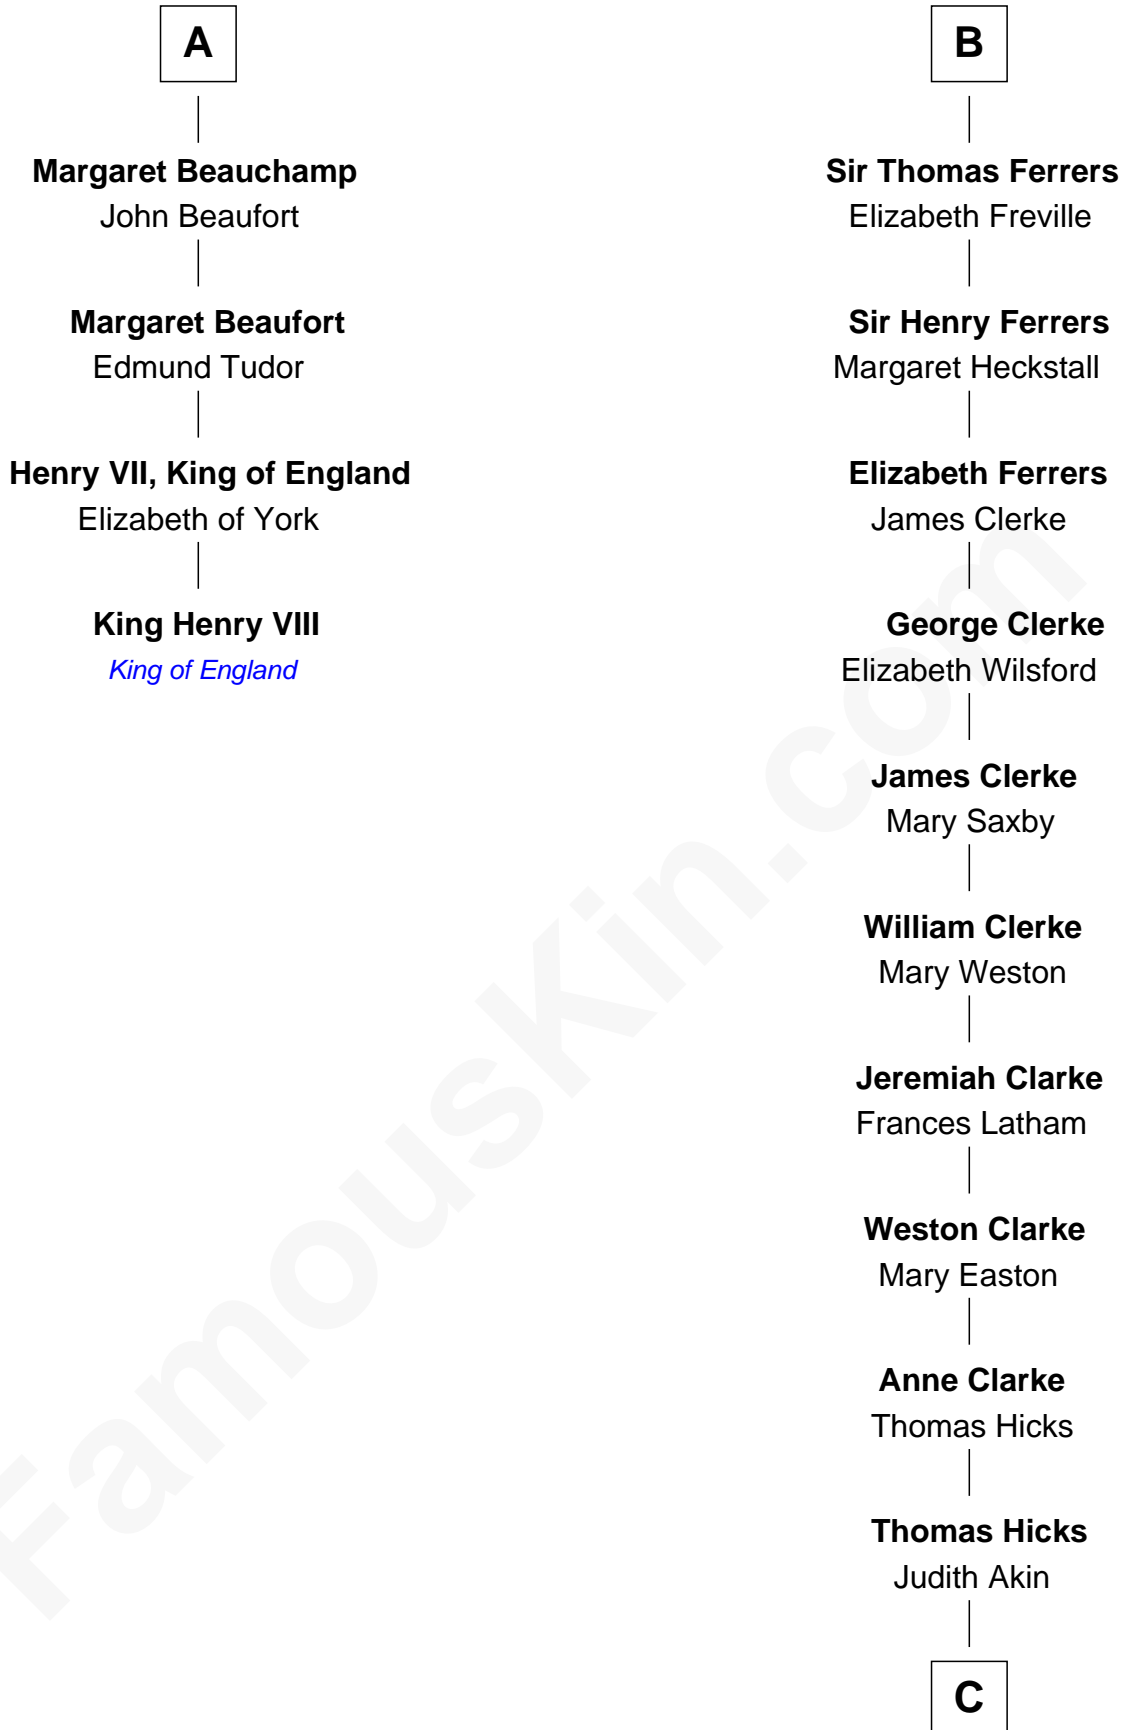

FamousKin.com
Relationship Chart of
King Henry VIII
King of England

10th cousin 10 times removed of

Susan B. Anthony
Women's Rights Advocate

Sir Humphrey de Bohun
 Maud of Eu

C

—
Judith Hicks

David Anthony

—
Humphrey Anthony

Hannah Lapham

—
Daniel Anthony

Lucy Read

—
Susan B. Anthony

Women's Rights Advocate

FamousKin.com