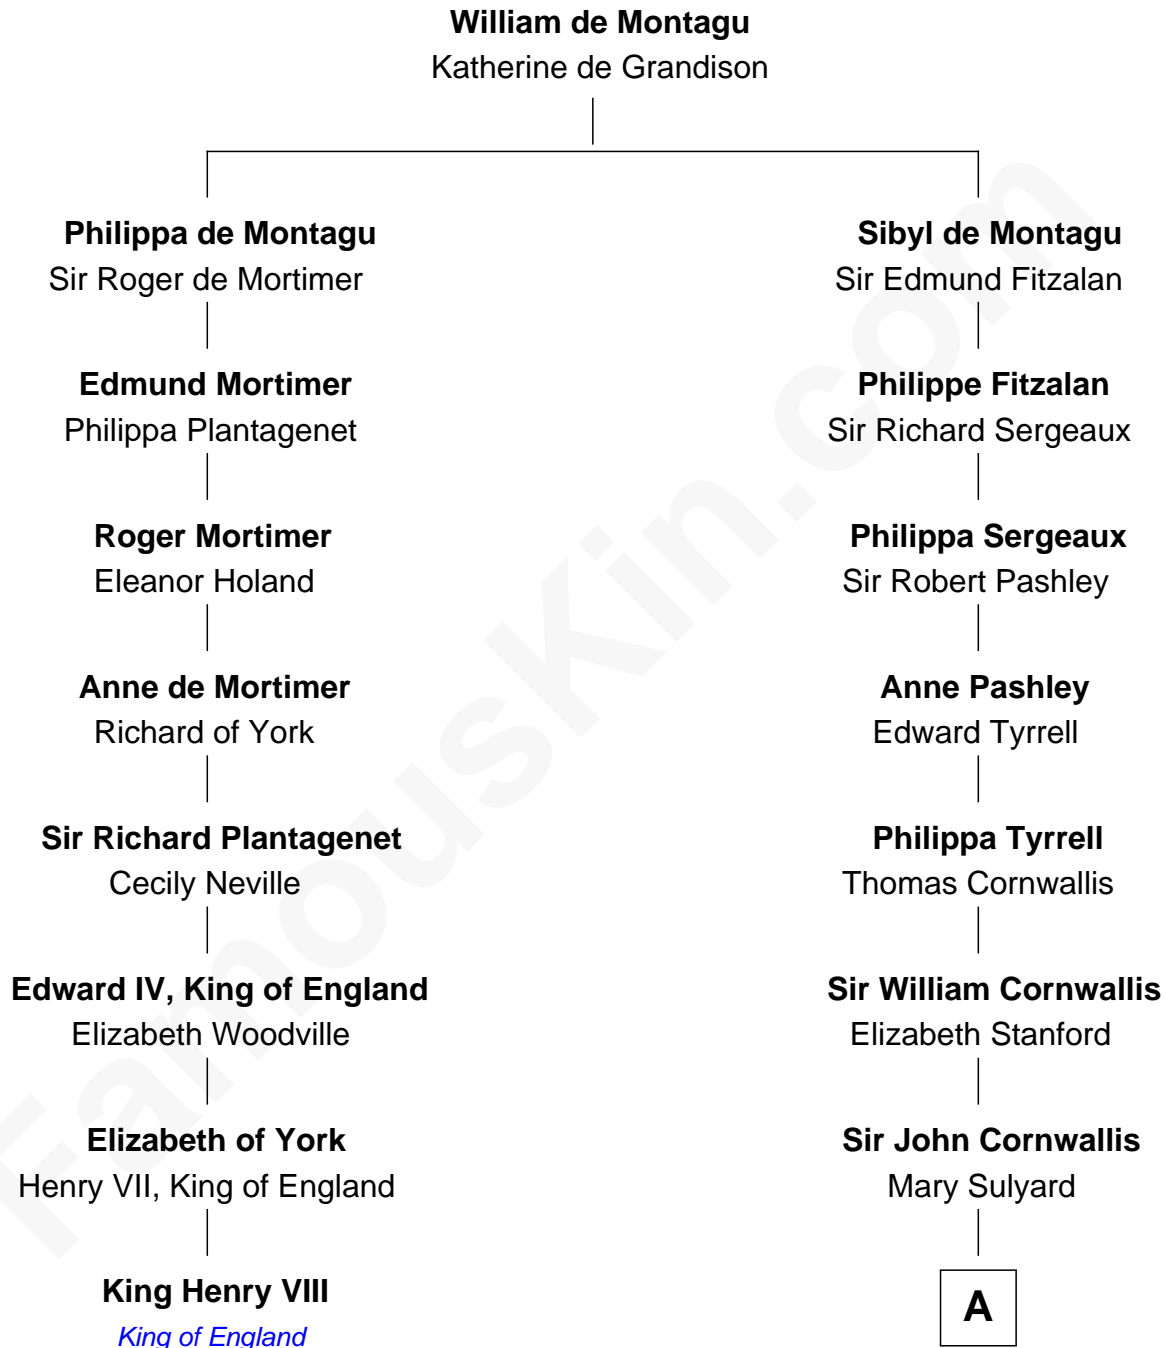

FamousKin.com

Relationship Chart of

King Henry VIII

King of England

7th cousin 10 times removed of

Susan B. Anthony
Women's Rights Advocate

A

Elizabeth Cornwallis

John Blennerhasset

Elizabeth Blennerhasset

Lionel Throckmorton

Bassingborne Throckmorton

Mary Hill

John Throckmorton

Rebecca Farrand

Patience Throckmorton