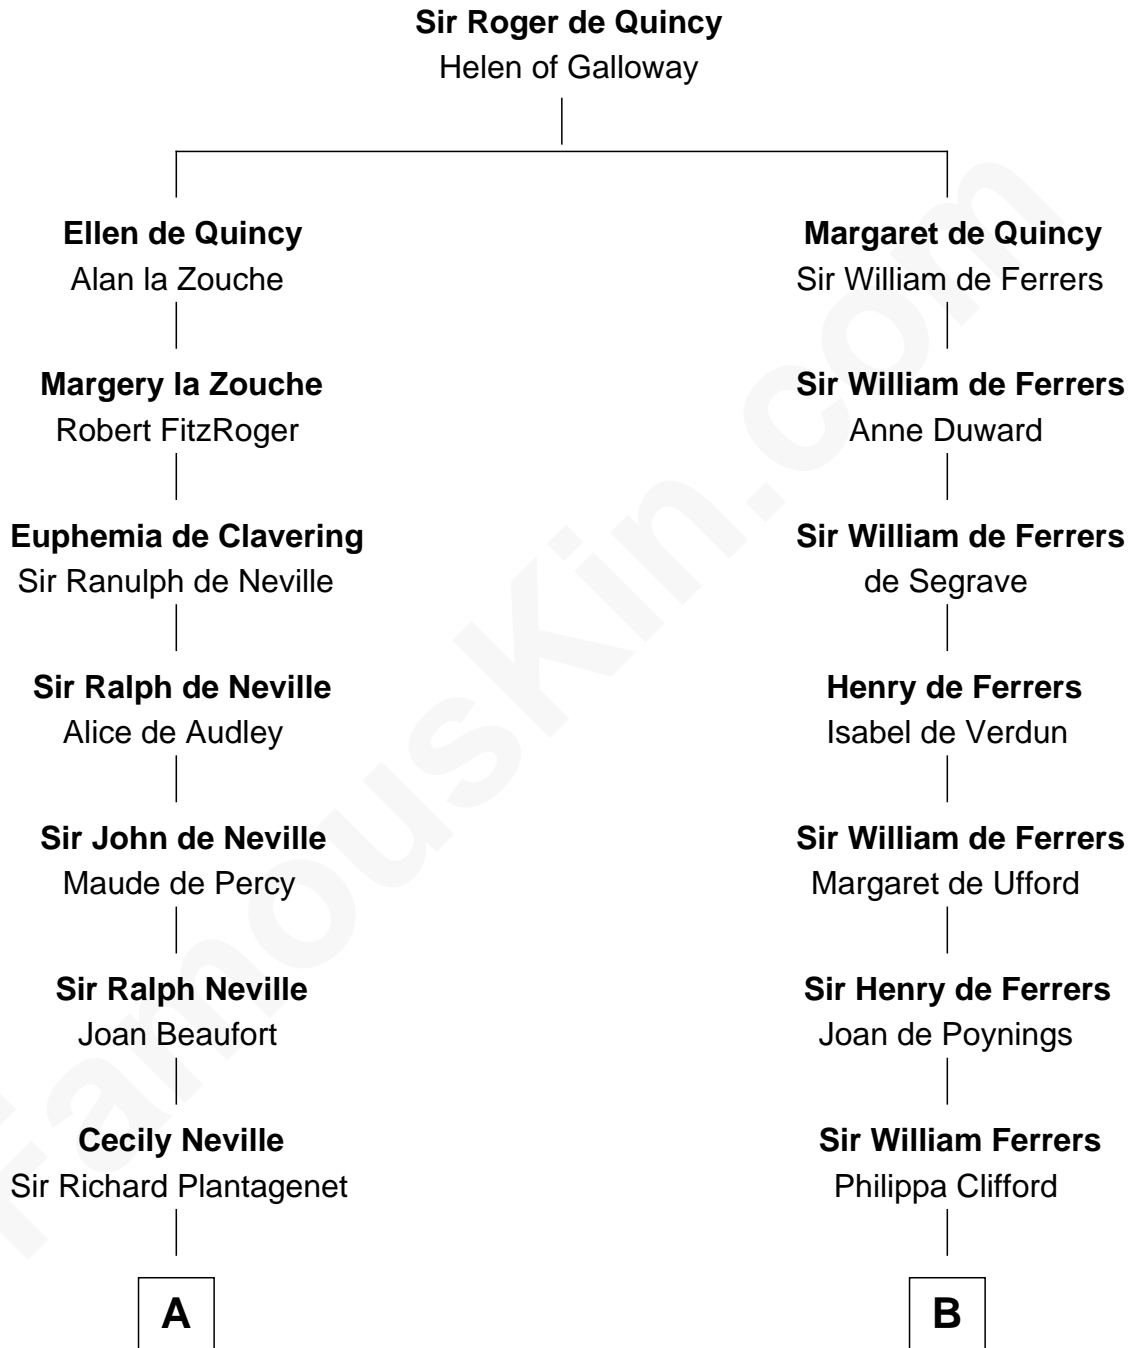

FamousKin.com

Relationship Chart of

King Henry VIII

King of England

9th cousin 11 times removed of

Susan B. Anthony
Women's Rights Advocate

C

—
Judith Hicks

David Anthony

—
Humphrey Anthony

Hannah Lapham

—
Daniel Anthony

Lucy Read

—
Susan B. Anthony

Women's Rights Advocate

FamousKin.com