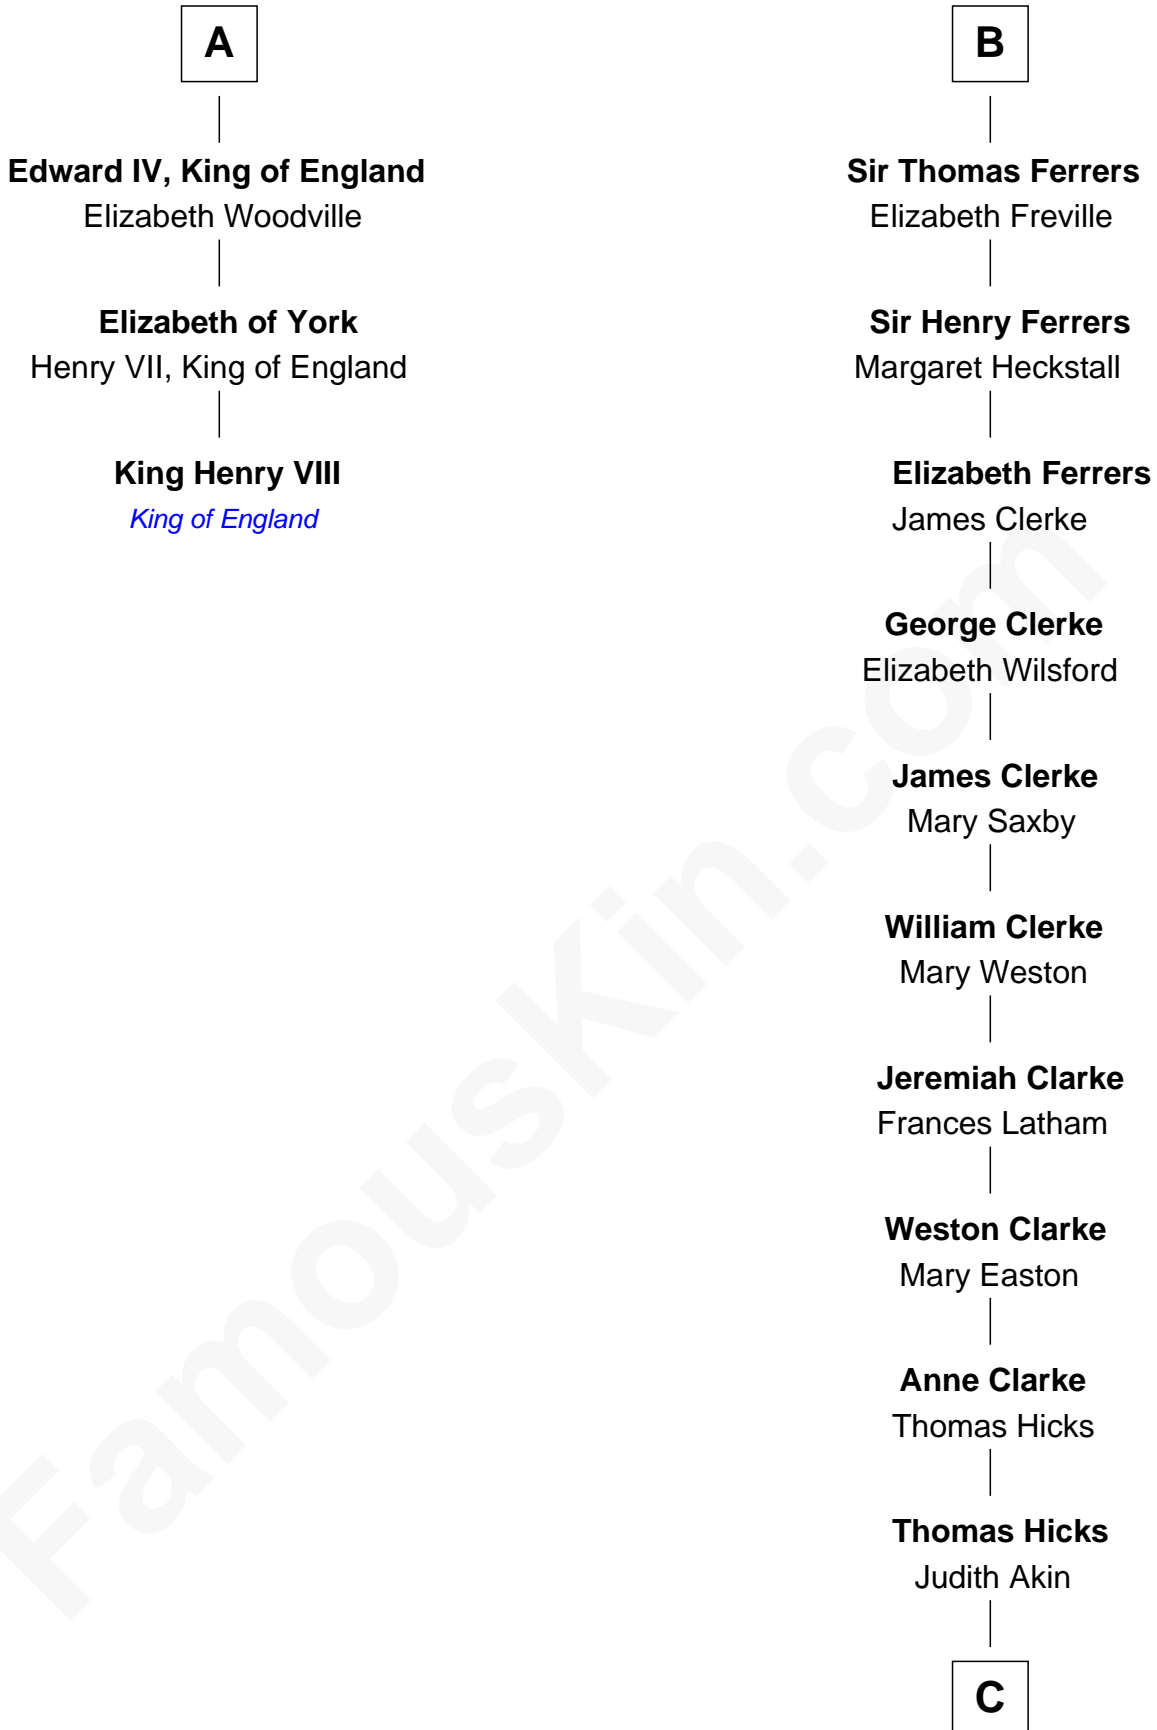

FamousKin.com

Relationship Chart of

King Henry VIII

King of England

9th cousin 11 times removed of

Susan B. Anthony
Women's Rights Advocate

C

—
Judith Hicks

David Anthony

—
Humphrey Anthony

Hannah Lapham

—
Daniel Anthony

Lucy Read

—
Susan B. Anthony

Women's Rights Advocate

FamousKin.com