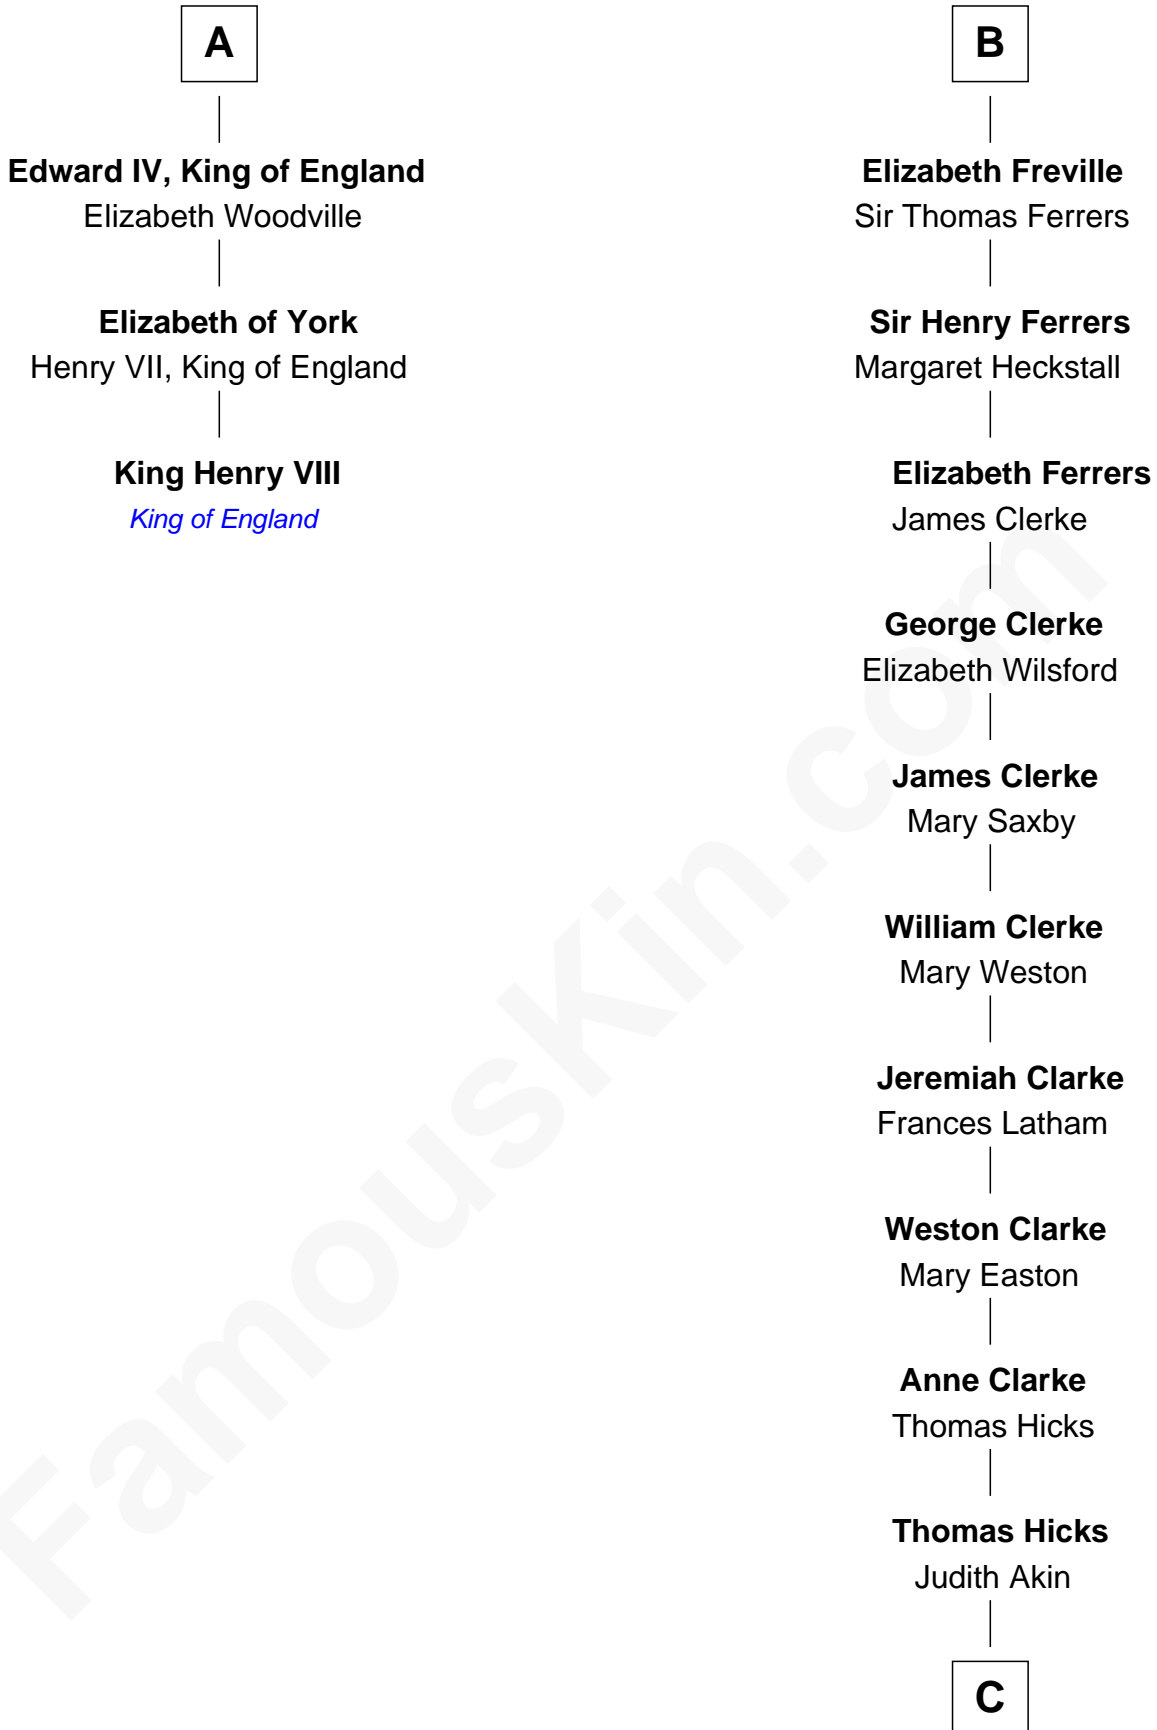

FamousKin.com

Relationship Chart of

King Henry VIII

King of England

9th cousin 11 times removed of

Susan B. Anthony
Women's Rights Advocate

Sir William Longespee
Ela of Salisbury

C