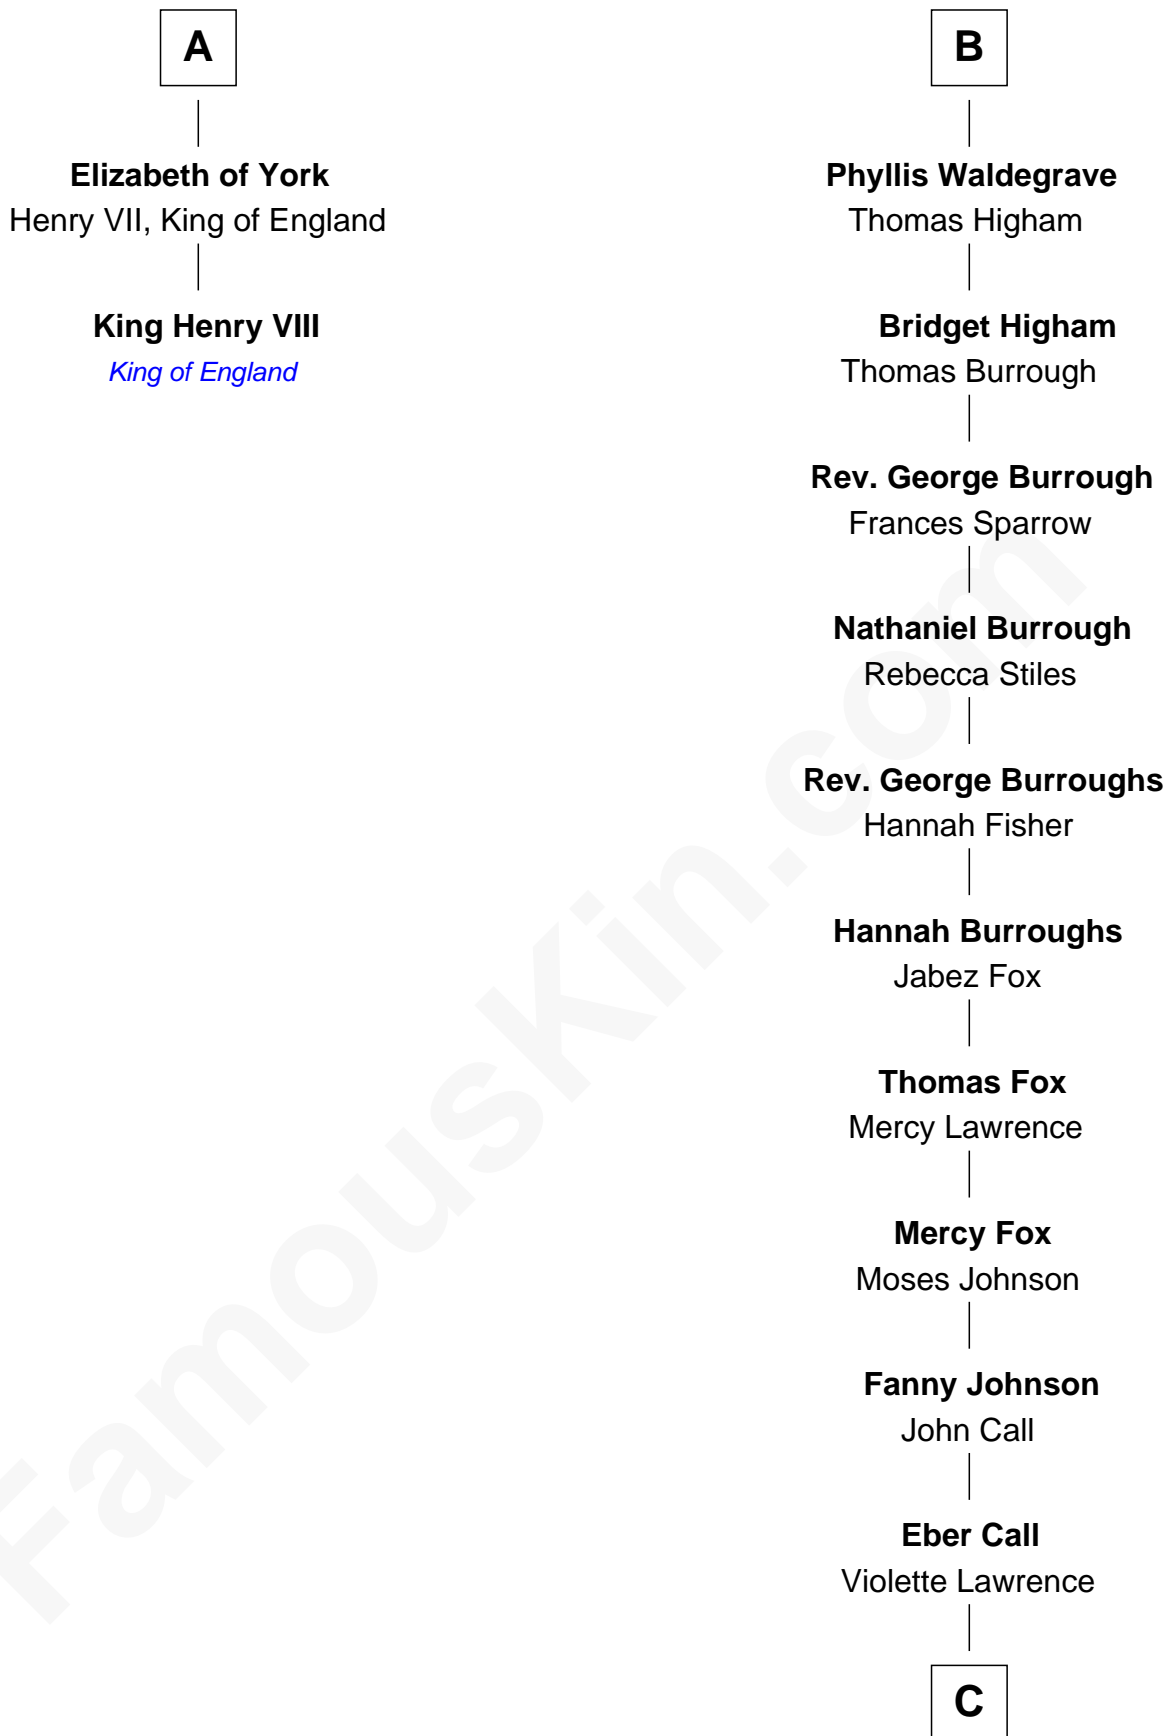

FamousKin.com

Relationship Chart of

King Henry VIII

King of England

8th cousin 11 times removed of

Walt Disney
Co-Founder of The Walt Disney Company

C

Charles Call
Henrietta Gross

Flora Call
Elias Charles Disney

Walt Disney
Co-Founder of The Walt Disney Co.

FamousKin.com