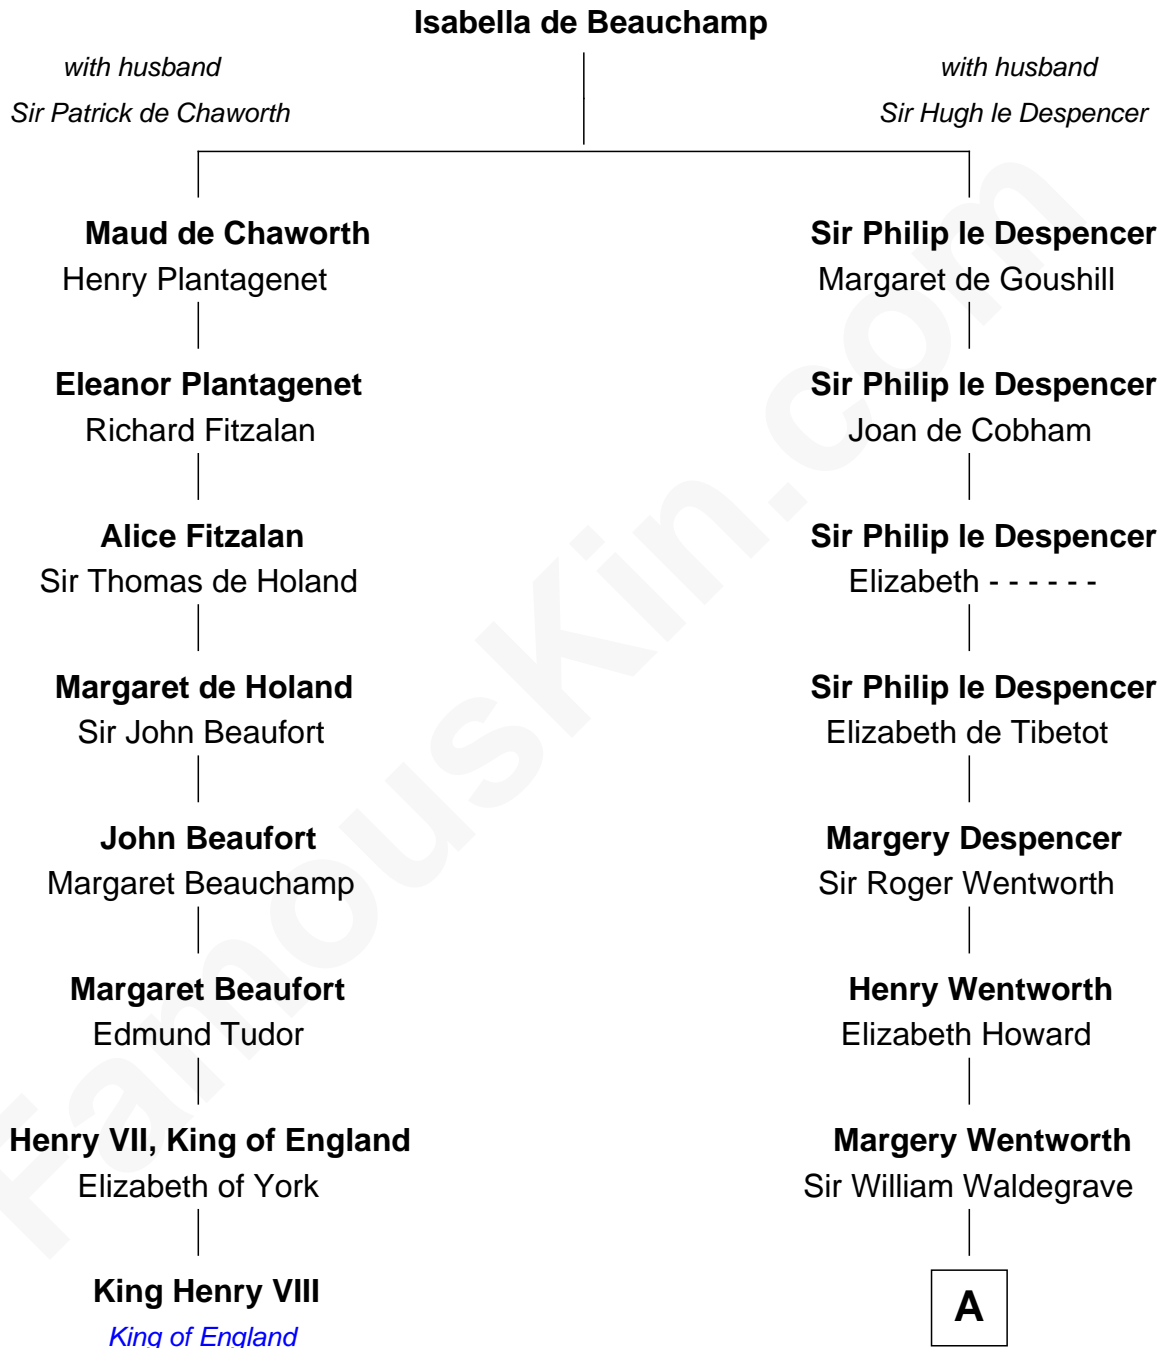

FamousKin.com

Relationship Chart of

King Henry VIII

King of England

7th cousin 5 times removed of

Rev. George Burroughs
Executed for Witchcraft, Salem 1692

A

George Waldegrave

Rebecca Stiles

Rev. George Burroughs

Salem Witch Trials 1692