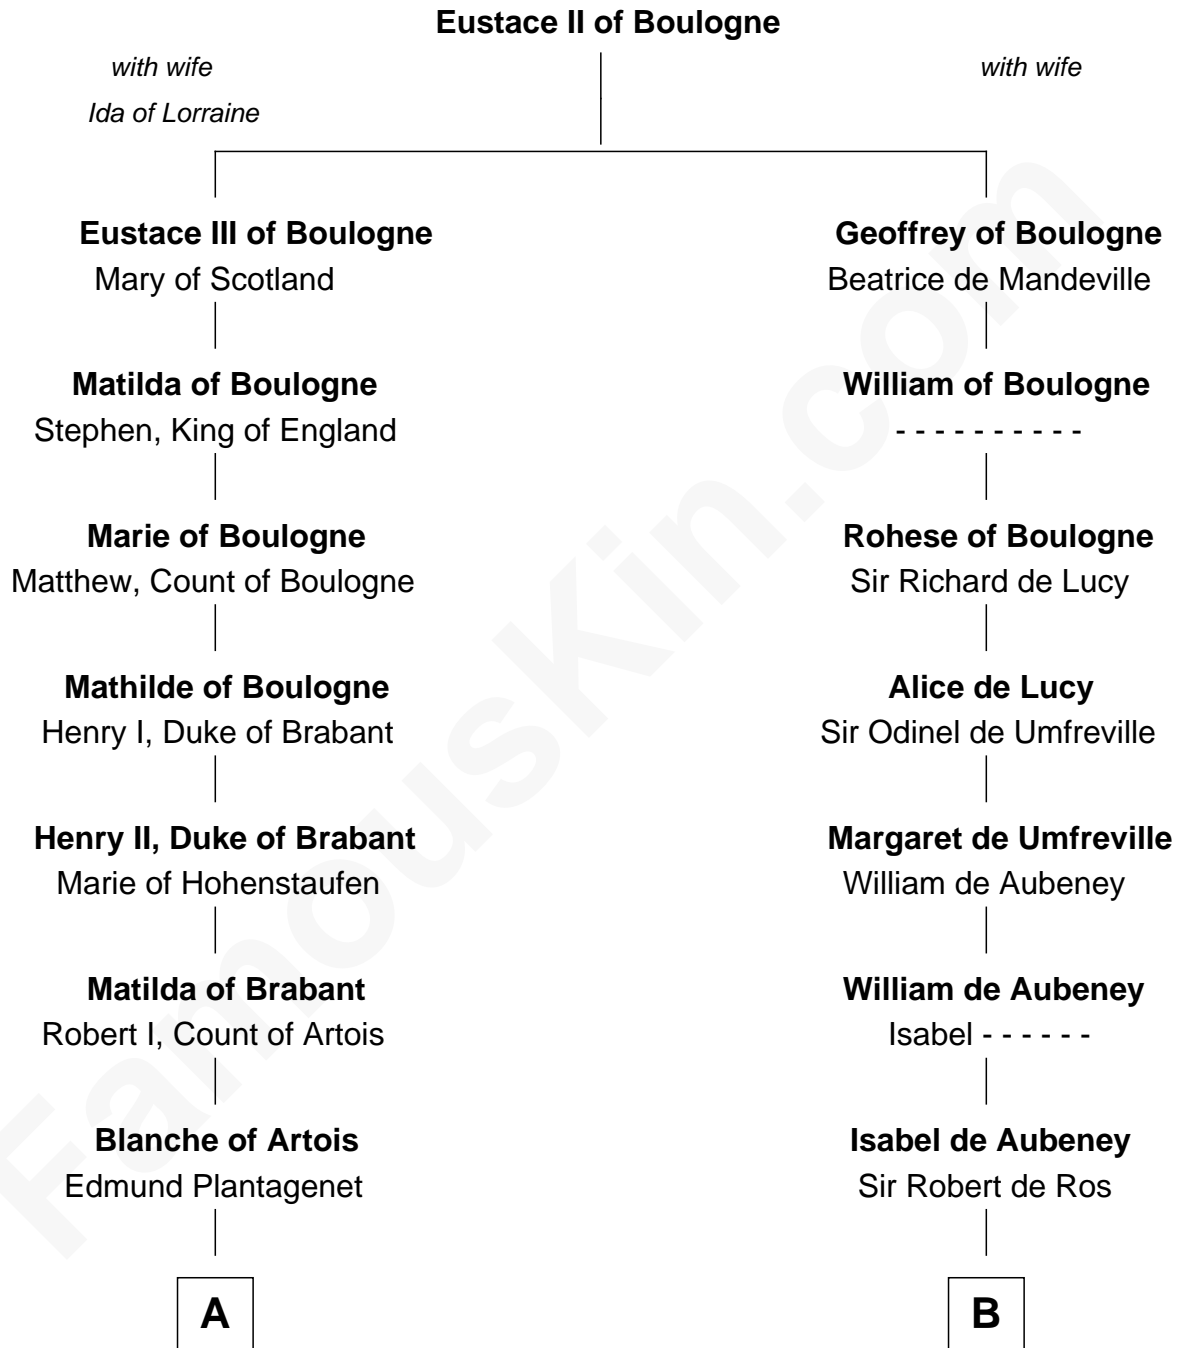

FamousKin.com

Relationship Chart of

King Henry VIII

King of England

14th cousin 6 times removed of

Rev. George Burroughs
Executed for Witchcraft, Salem 1692

C

Bridget Higham

Thomas Burrough

Rev. George Burrough

Frances Sparrow

Nathaniel Burrough

Rebecca Stiles

Rev. George Burroughs

[Salem Witch Trials 1692](#)

FamousKin.com