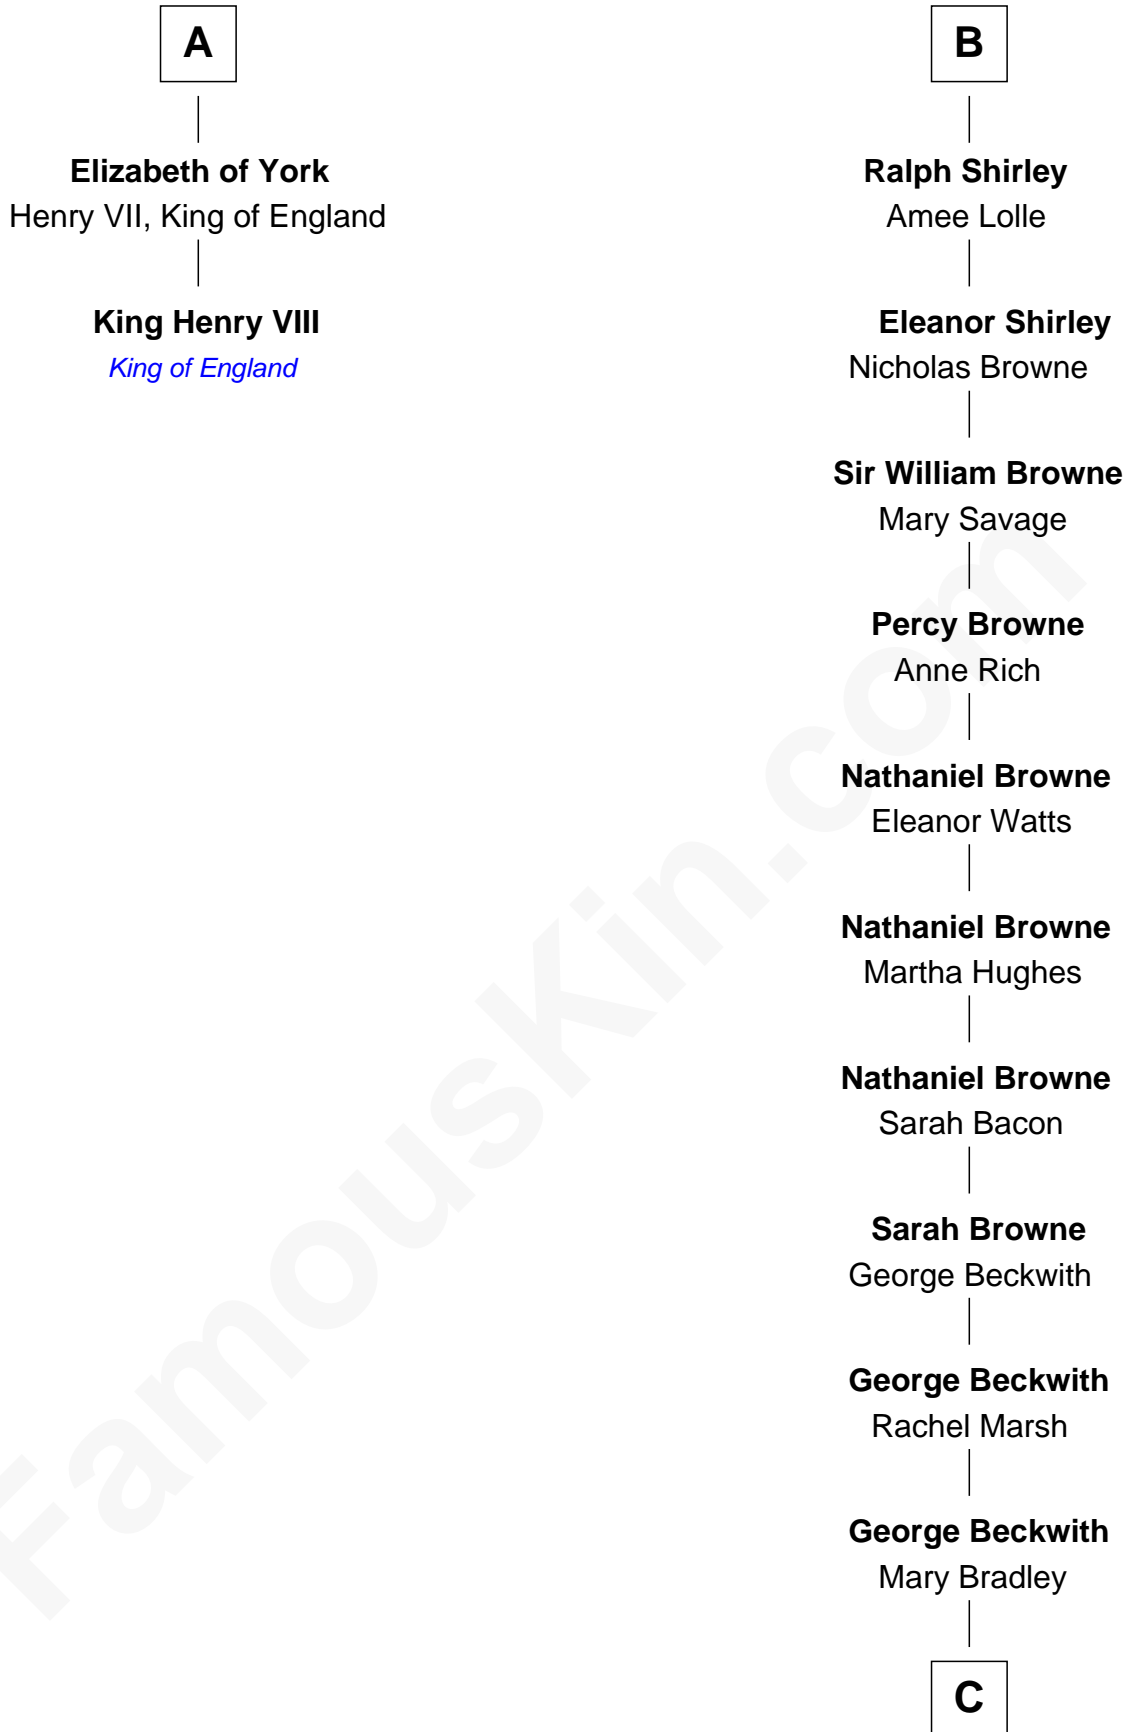

**FamousKin.com**  
**Relationship Chart of**  
**King Henry VIII**  
*King of England*

8th cousin 10 times removed of  
**William Henry Moore**  
*Co-Founder, U.S. Steel and Nabisco*

C

Rachael Arvilla Beckwith

Nathaniel Ford Moore

William Henry Moore

*Co-Founder, U.S. Steel and Nabisco*

FamousKin.com