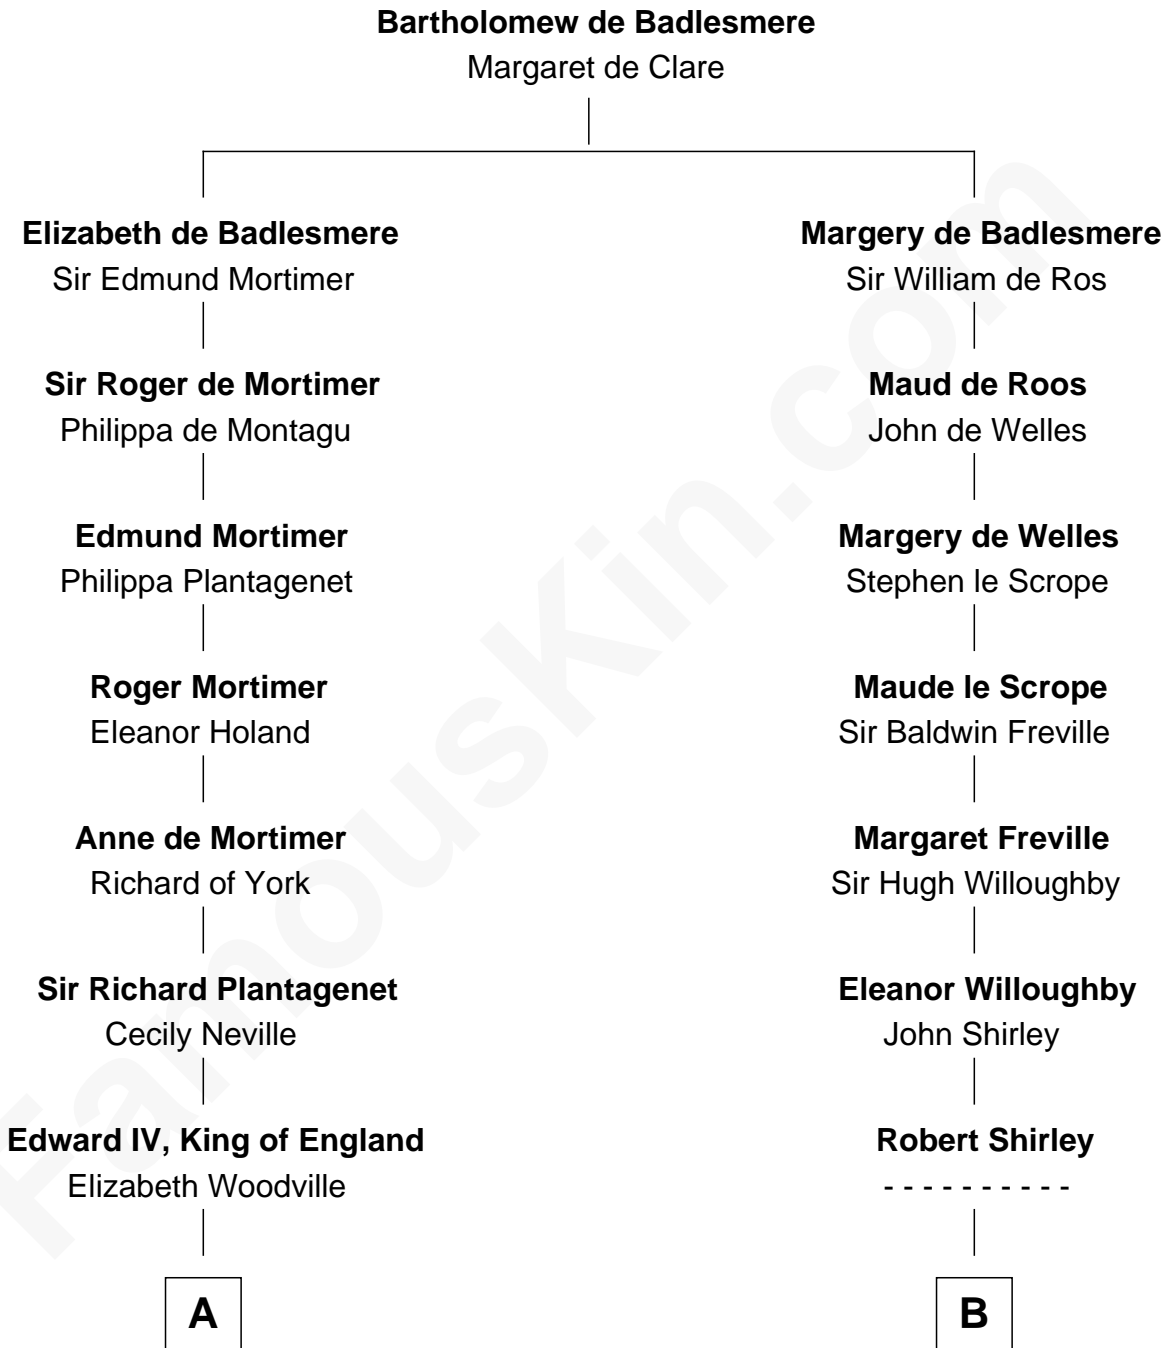

**FamousKin.com**  
**Relationship Chart of**  
**King Henry VIII**  
*King of England*

8th cousin 10 times removed of  
**William Henry Moore**  
*Co-Founder, U.S. Steel and Nabisco*

C

Rachael Arvilla Beckwith

Nathaniel Ford Moore

William Henry Moore

*Co-Founder, U.S. Steel and Nabisco*

FamousKin.com