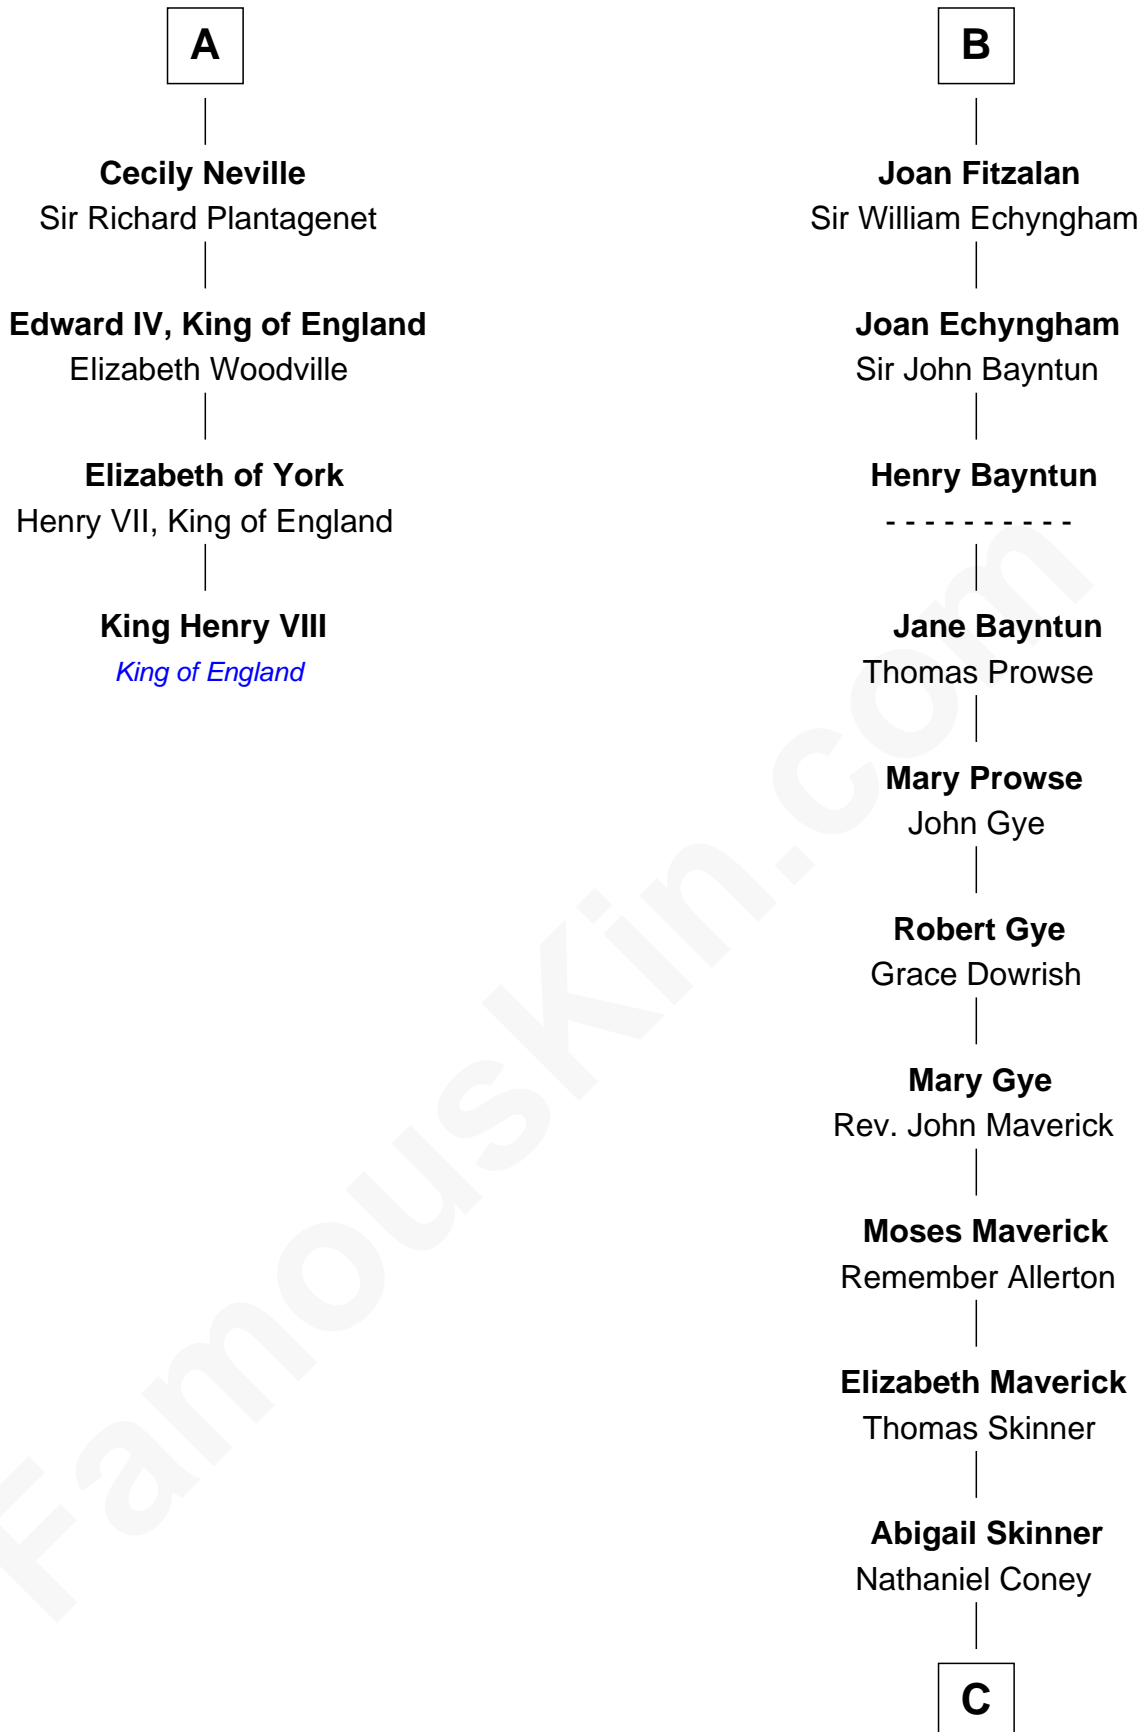

FamousKin.com

Relationship Chart of

King Henry VIII

King of England

10th cousin 11 times removed of

Melville Fuller
8th Chief Justice of the U.S. Supreme Court

C

—
Samuel Coney

Rebecca Guild

—
Daniel Coney

Susanna Curtis

—
Paulina Bass Coney

Nathan Weston

—
Catherine Martin Weston

Frederick Augustus Fuller

—
Melville Fuller