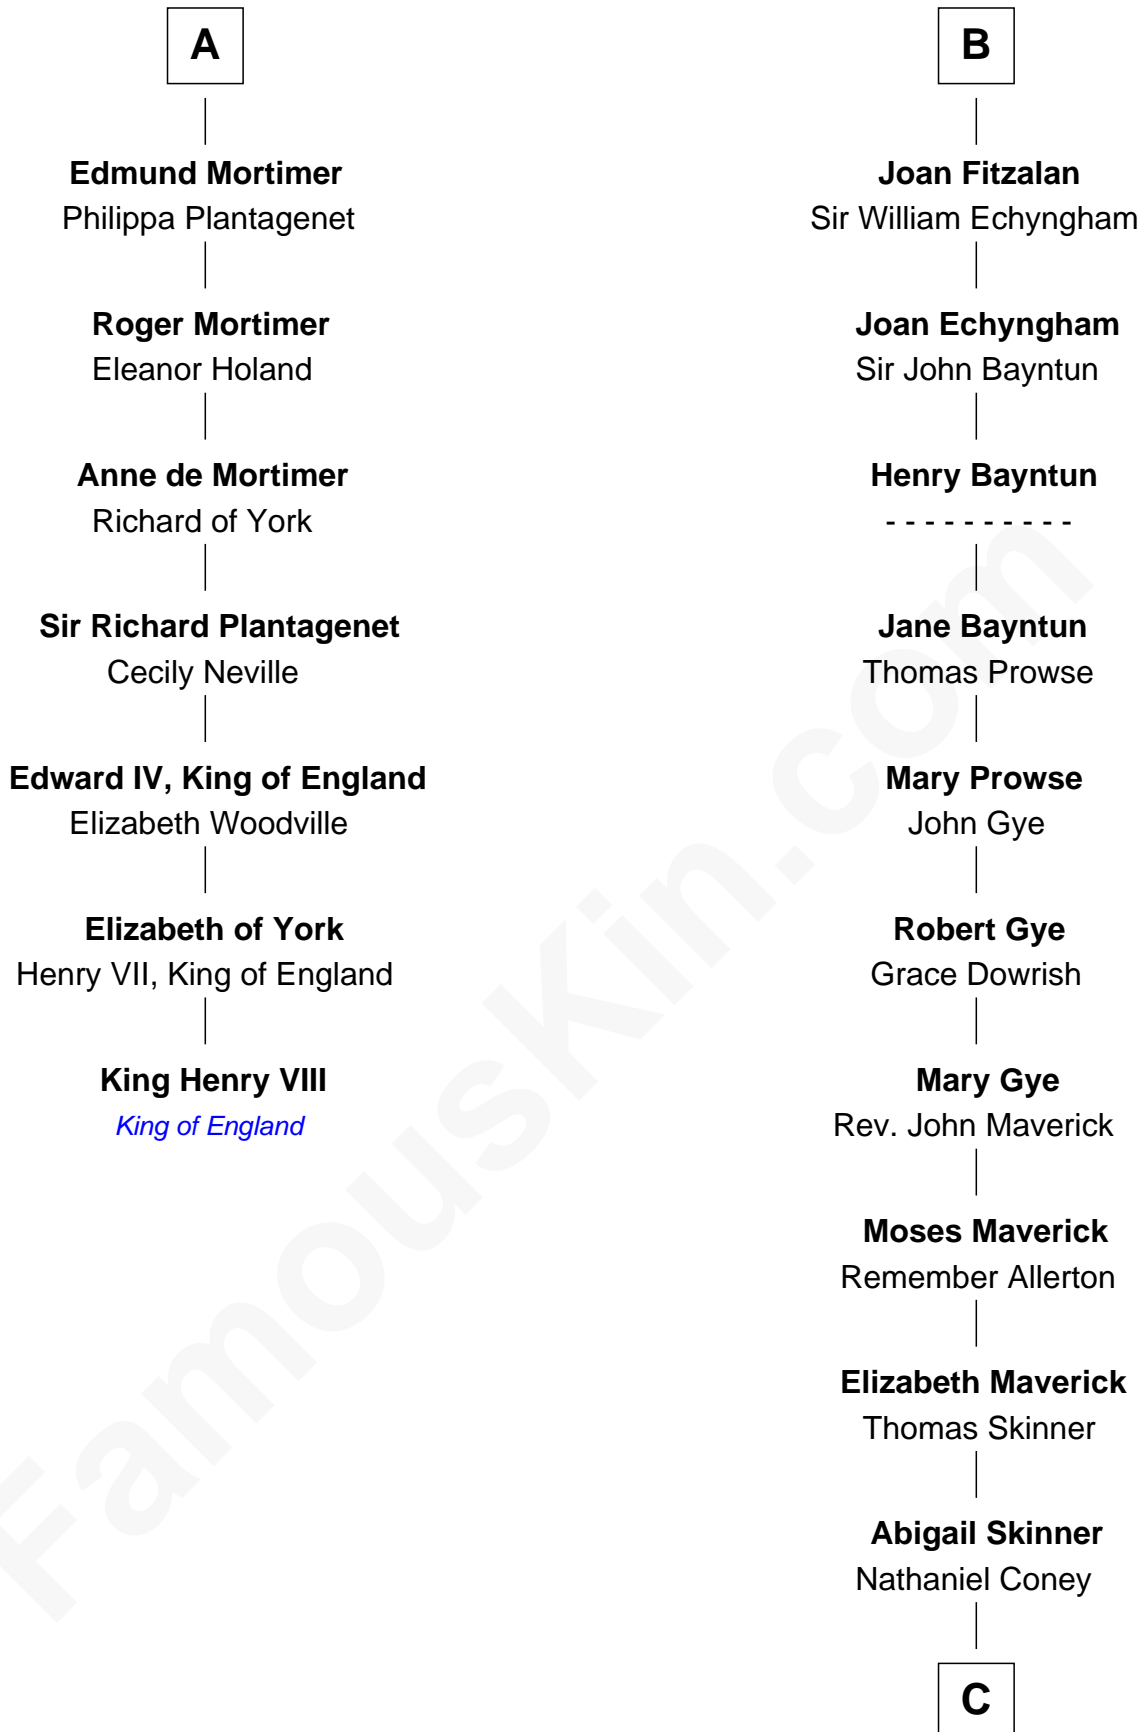

FamousKin.com
Relationship Chart of
King Henry VIII
King of England

13th cousin 8 times removed of
Melville Fuller
8th Chief Justice of the U.S. Supreme Court

C

—
Samuel Coney

Rebecca Guild

—
Daniel Coney

Susanna Curtis

—
Paulina Bass Coney

Nathan Weston

—
Catherine Martin Weston

Frederick Augustus Fuller

—
Melville Fuller

8th U.S. Chief Justice

FamousKin.com