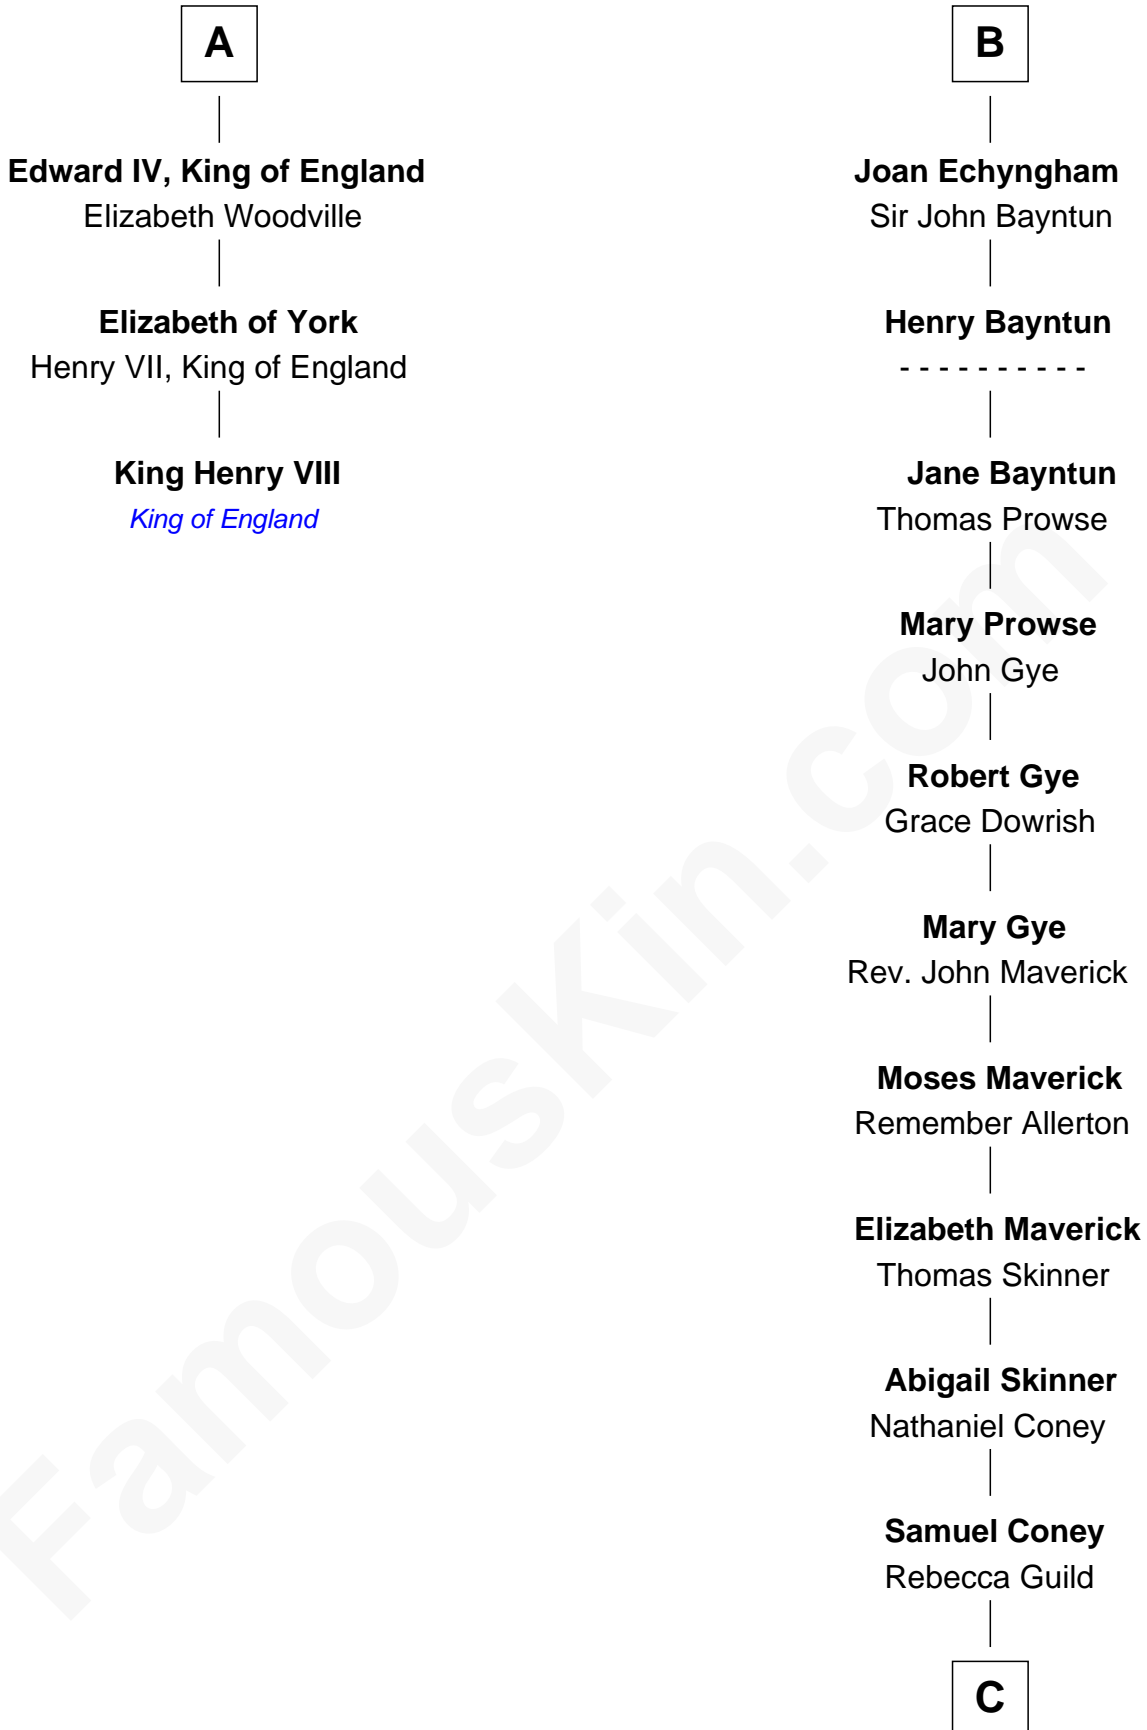

**FamousKin.com**  
**Relationship Chart of**  
**King Henry VIII**  
*King of England*

**9th cousin 11 times removed of**  
**Melville Fuller**  
*8th Chief Justice of the U.S. Supreme Court*

**C**

**Daniel Coney**  
Susanna Curtis

**Paulina Bass Coney**  
Nathan Weston

**Catherine Martin Weston**  
Frederick Augustus Fuller

**Melville Fuller**  
*8th U.S. Chief Justice*

FamousKin.com