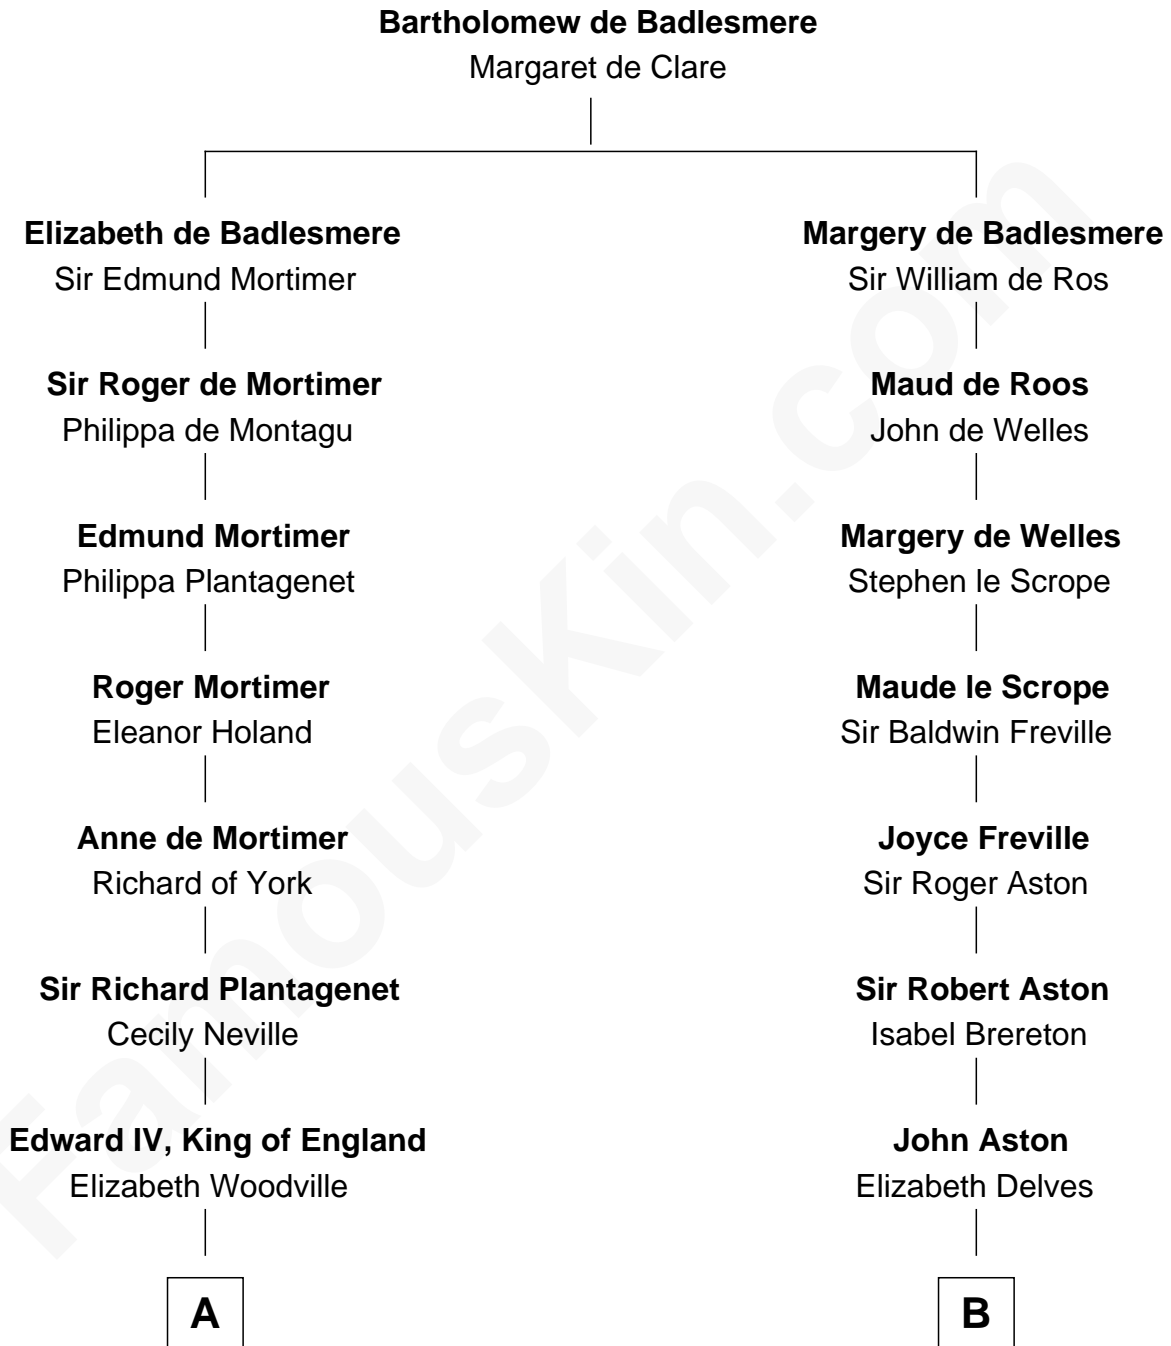

FamousKin.com
Relationship Chart of
King Henry VIII
King of England

8th cousin 13 times removed of
Ben Ames Williams
Novelist and Short Story Author

C

—
Thomas Marshall Dent

Anne Magruder

—
Mary Anna Dent

James Longstreet

—
Sarah Jane Longstreet

Charles Bingley Ames

—
Sarah Marshall Ames

Daniel Webster Williams

—
Ben Ames Williams

Novelist and Short Story Author

FamousKin.com