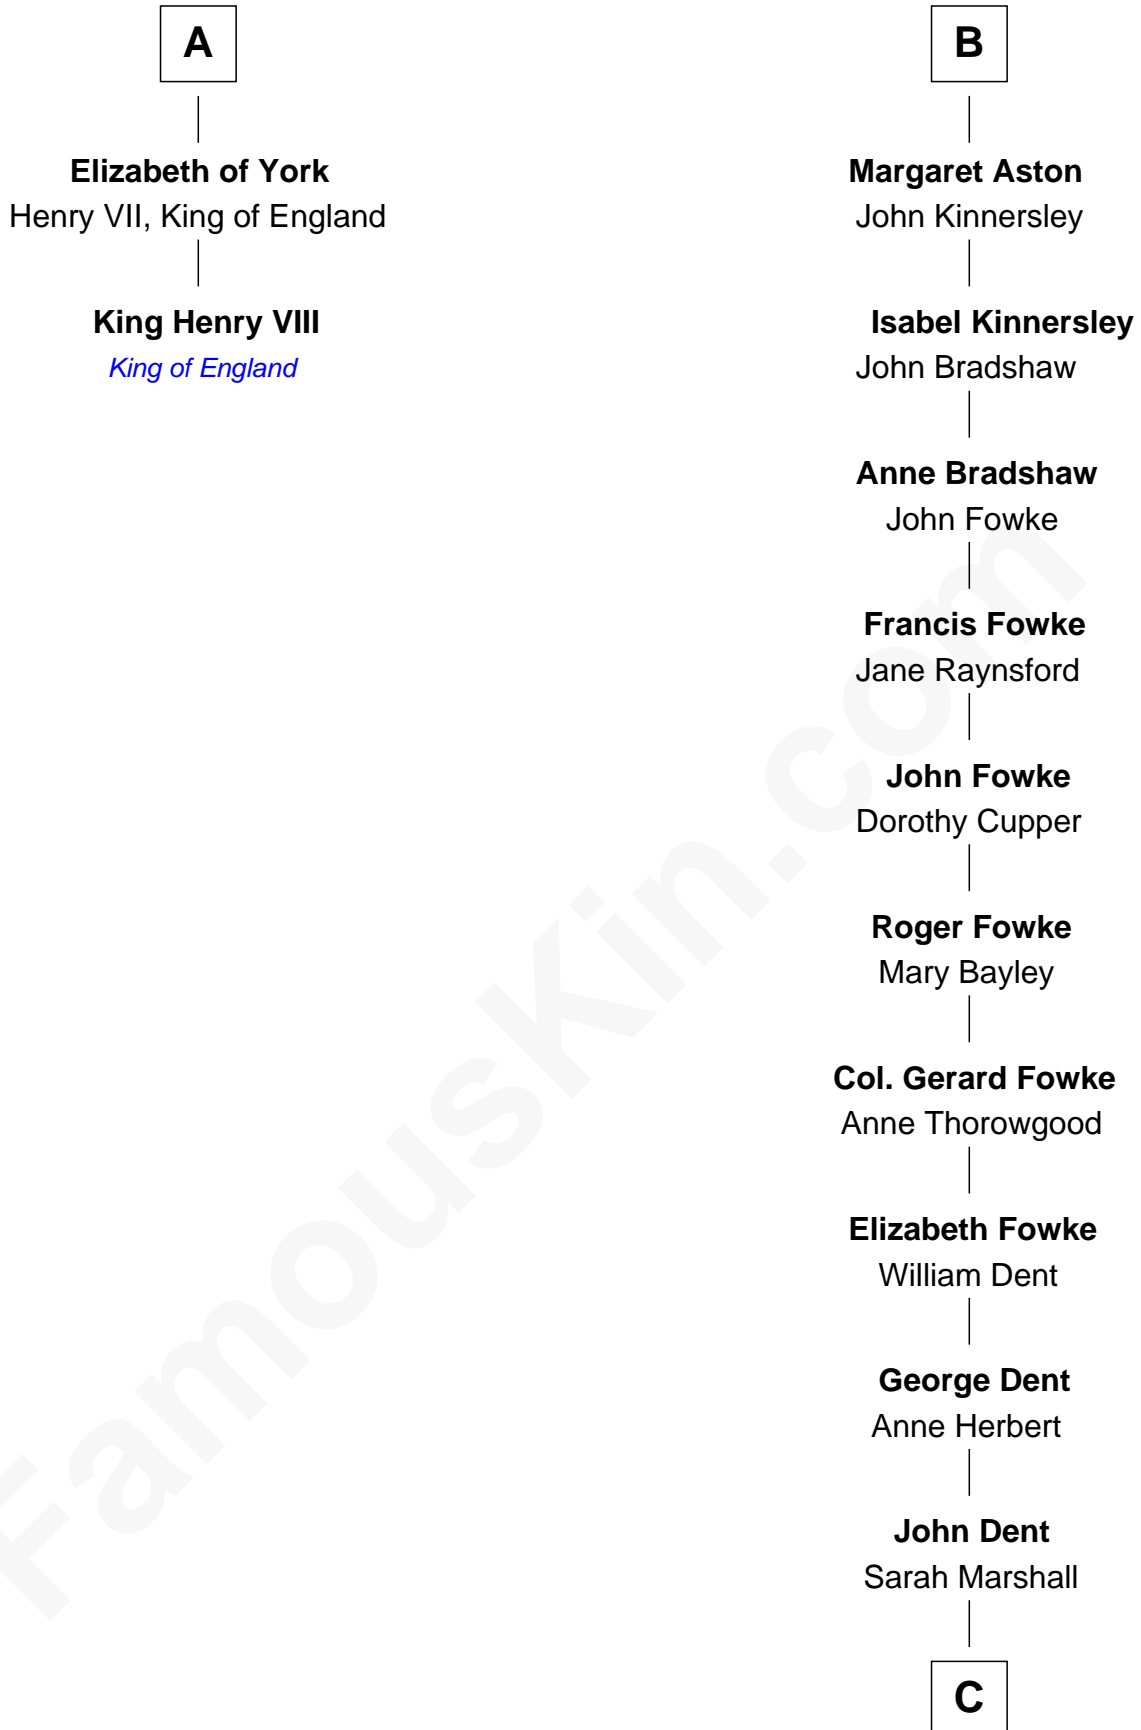

FamousKin.com
Relationship Chart of
King Henry VIII
King of England

8th cousin 13 times removed of
Ben Ames Williams
Novelist and Short Story Author

C

—
Thomas Marshall Dent

Anne Magruder

—
Mary Anna Dent

James Longstreet

—
Sarah Jane Longstreet

Charles Bingley Ames

—
Sarah Marshall Ames

Daniel Webster Williams

—
Ben Ames Williams

Novelist and Short Story Author

FamousKin.com