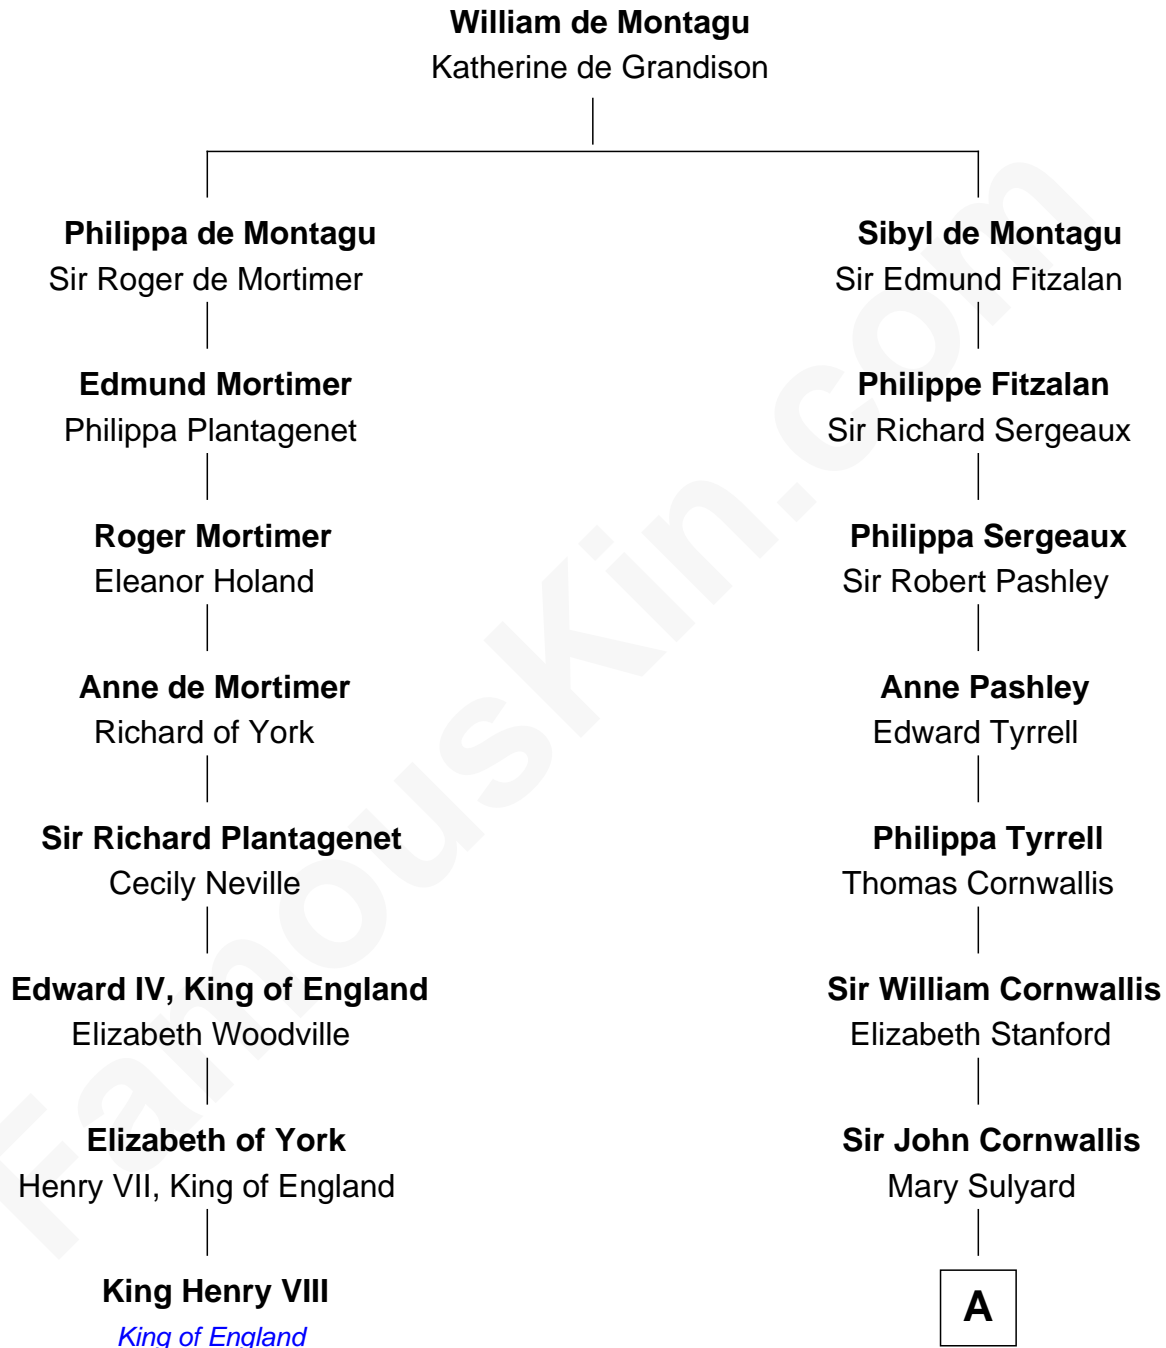

FamousKin.com

Relationship Chart of

King Henry VIII

King of England

7th cousin 12 times removed of

Ben Ames Williams
Novelist and Short Story Author

A

Elizabeth Cornwallis

John Blennerhasset

Elizabeth Blennerhasset

Lionel Throckmorton

Bassingborne Throckmorton

Mary Hill

John Throckmorton

Rebecca Farrand

John Throckmorton