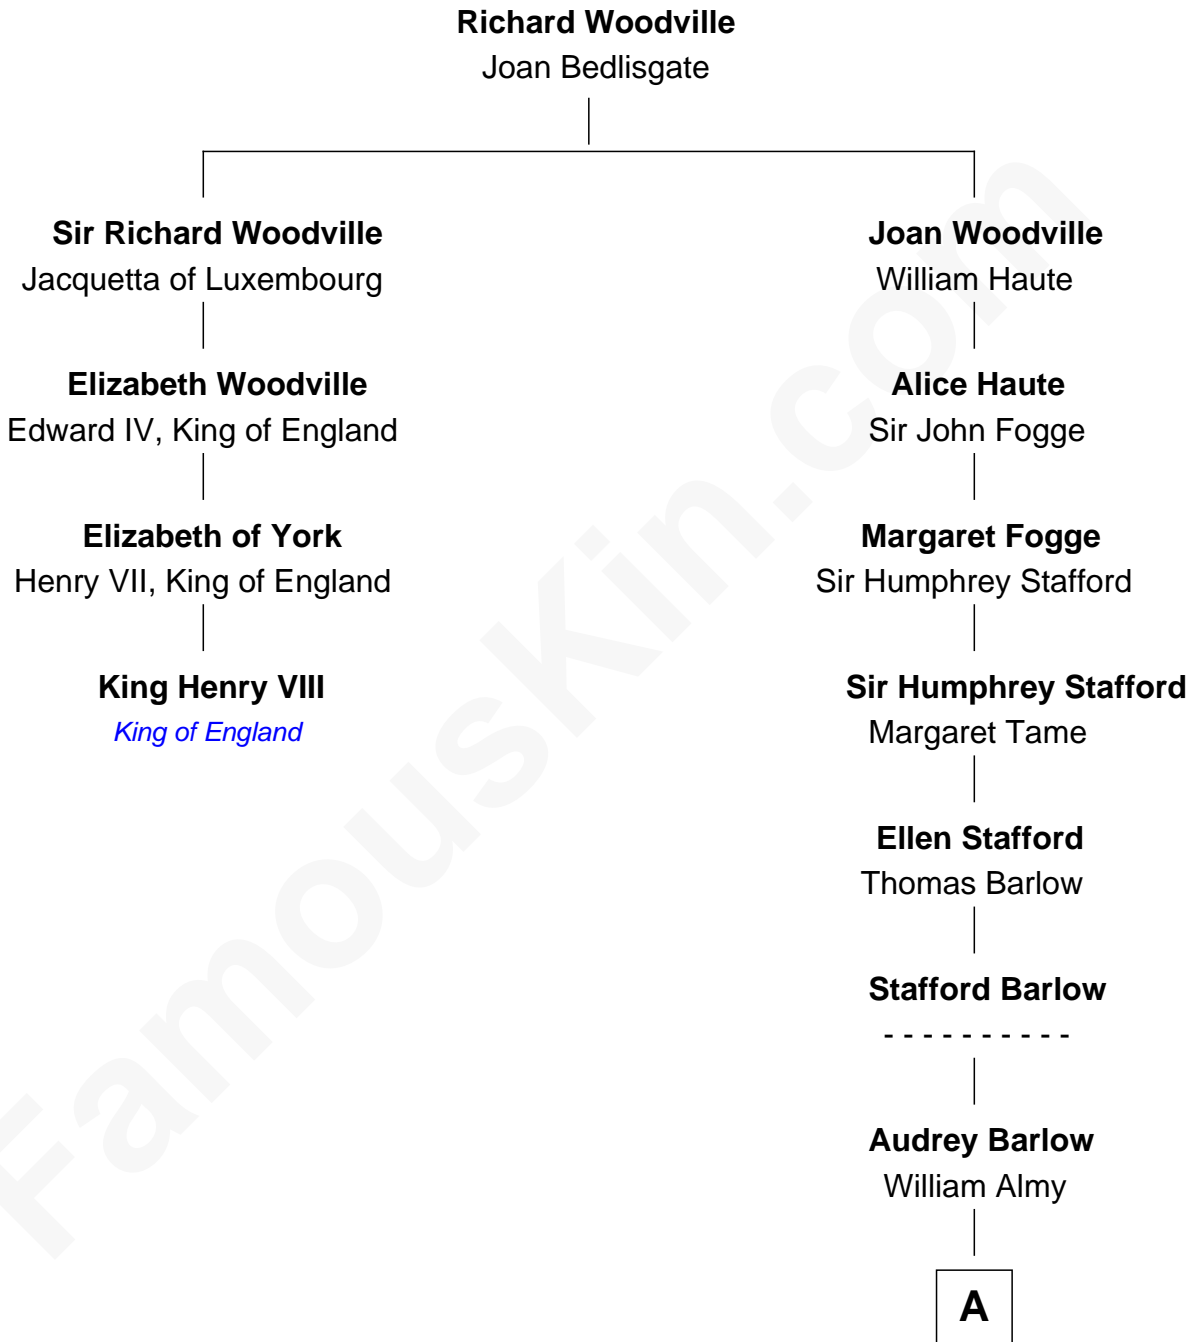

FamousKin.com
Relationship Chart of
King Henry VIII
King of England

3rd cousin 13 times removed of
Jimmy Carter
39th U.S. President

A

Christopher Almy

Elizabeth Cornell

Elizabeth Almy

Lewis Morris

Richard Morris

Mary Porter

Job Morris

Mary Ansley

Lydia Morris

Abel Ansley

Ann Ansley

Wiley Carter

Littleberry Walker Carter

Mary Ann Diligent Seals

William Archibald Carter

Nina Pratt

Earl Carter

Lillian Gordy

Jimmy Carter

39th U.S. President