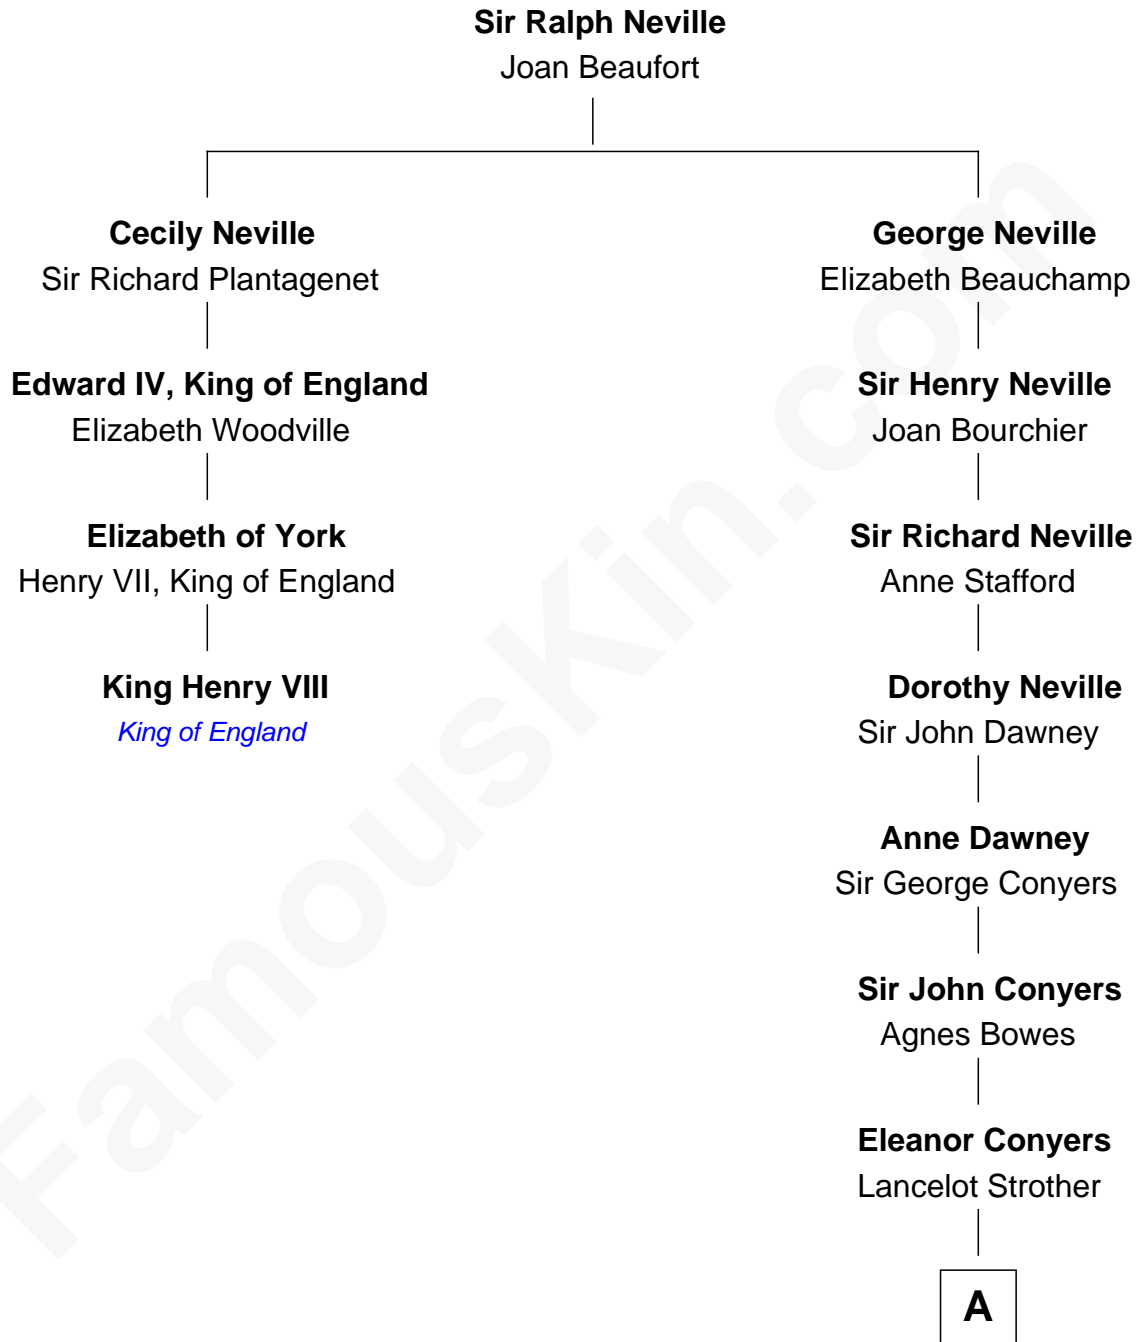

FamousKin.com
Relationship Chart of
King Henry VIII
King of England

3rd cousin 14 times removed of
Jimmy Carter
39th U.S. President

A

William Strother
Elizabeth - - - - -

William Strother
Dorothy - - - - -

Robert Strother
Elizabeth Berry

Elizabeth Strother
Robert Kay

James Kay
Grace Elgin

Rev. James Kay
Elizabeth Ann Clinkscales

Mary Kay
John Pratt

James E. Pratt
Sophronia C. Cowan

Nina Pratt
William Archibald Carter

Earl Carter
Lillian Gordy

Jimmy Carter
39th U.S. President