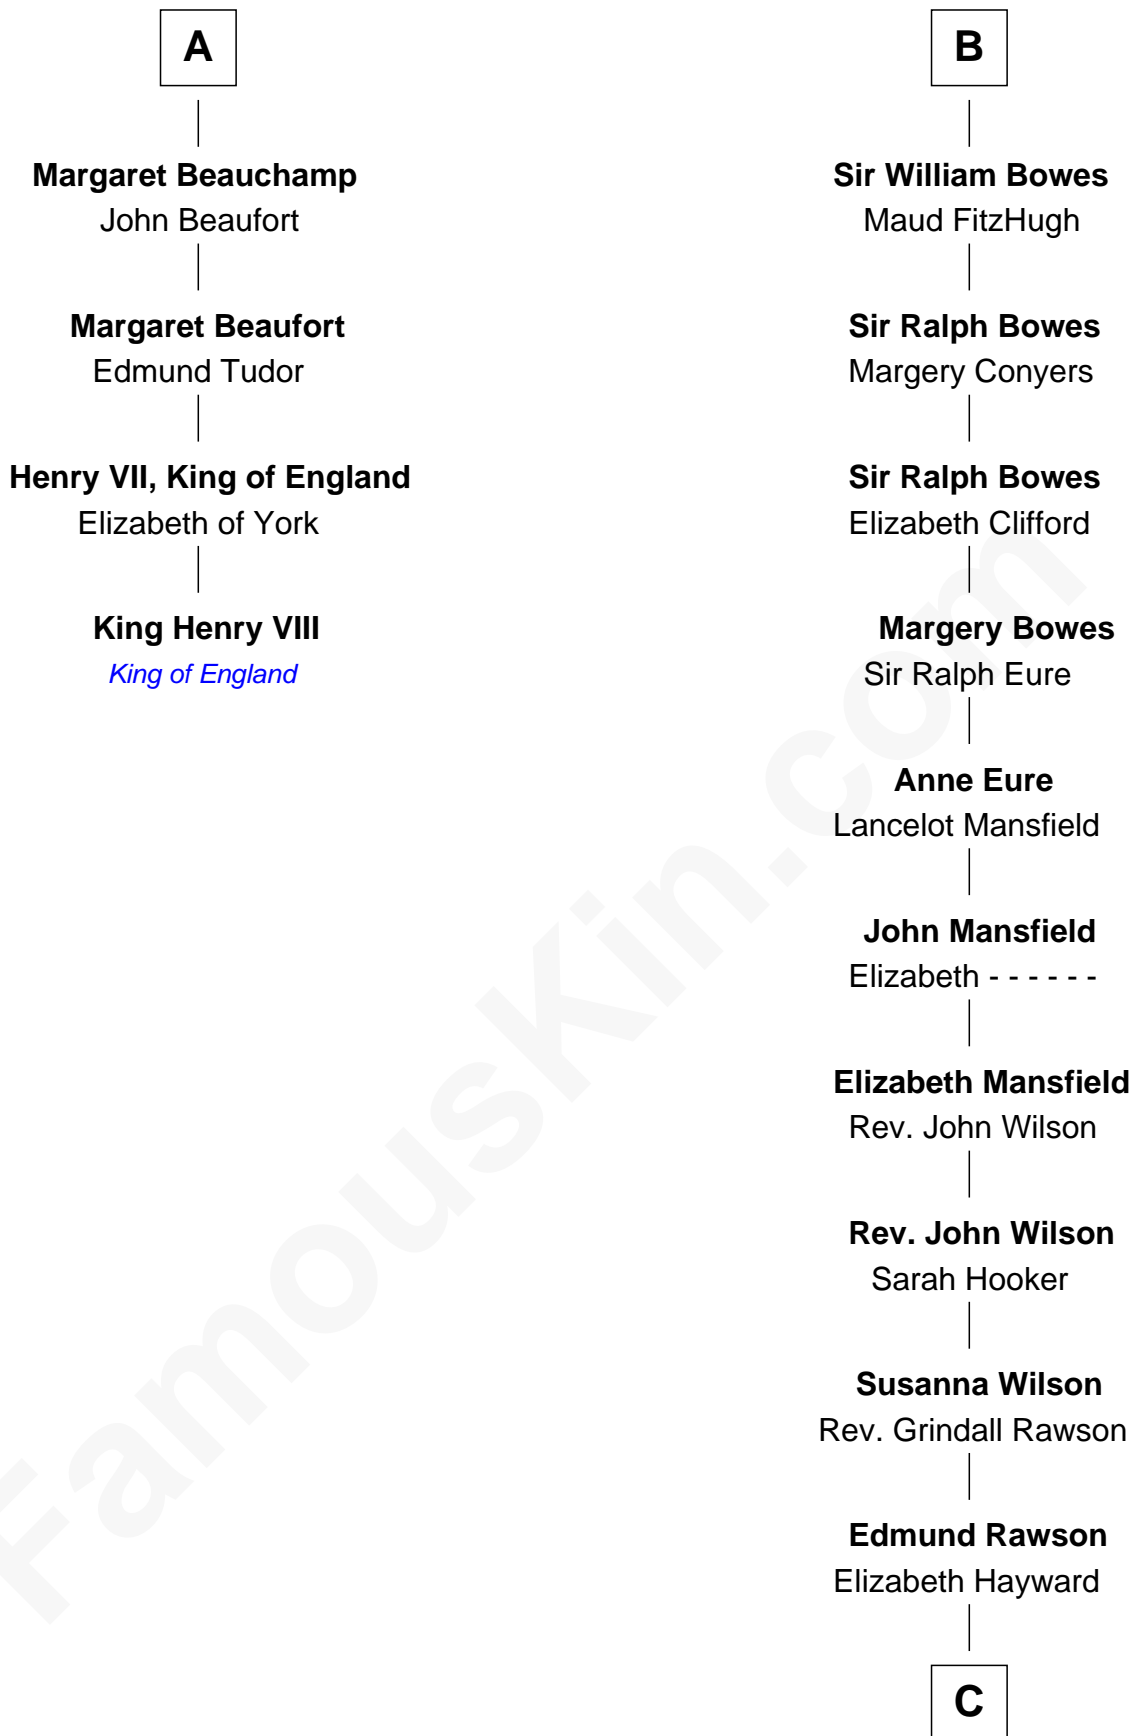

FamousKin.com
Relationship Chart of
King Henry VIII
King of England

10th cousin 11 times removed of
William Howard Taft
27th U.S. President

Sir Humphrey de Bohun
Maud of Eu

C

Abner Rawson

Mary Allen

Rhoda Rawson

Aaron Taft

Peter Rawson Taft

Sylvia Howard

Alphonso Taft

Louisa Maria Torrey

William Howard Taft

27th U.S. President